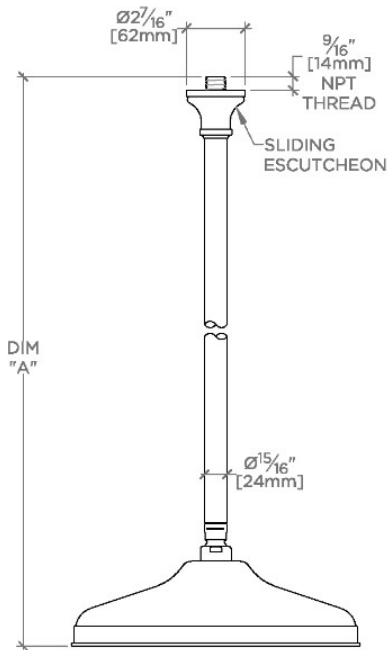

Julia

JUS122

Julia 12" Rain Showerhead with 18" Ceiling Mounted Shower Arm

SHOWN IN JULIA 12" RAIN SHOWERHEAD WITH 18" CEILING MOUNTED SHOWER ARM | JUS122

TECHNICAL DETAILS

Adjustable Versus Fixed Spray: Fixed
 Fittings Hole Diameter: 32 mm
 Flow Restriction Options: 1.5, 1.75, 2.0
 Inlet Connection Size: 1/2"
 Inlet Connection Type: Male NPT
 Pivot: Y
 Primary Material: Brass
 Restricted Maximum Flow Rate: 6.6 liters/min
 Water Pressure Maximum: 6.0 bar
 Water Pressure Minimum: 1.5 bar
 Water Pressure Recommended: 3.0 bar

CODES & STANDARDS

JUS122X, ASME A112.18.1/CSA B125.1, CEC(1.5GPM & 1.75GPM Only), WaterSense(1.5GPM, 1.75GPM & 2.0GPM Only), DOE, State of MA

PRODUCT FEATURES

- Made of Brass
- Features a swivel 12" rain showerhead with easy clean rubber nozzles
- Includes an 18" ceiling mounted shower arm
- Stocked in Brass, Chrome, Nickel and Matte Nickel
- Rain showerhead available in 1.75gpm (6.6L/min) flow rate

CERTIFICATIONS

PRODUCT (NOTES)

WATERWORKS

Julia

JUS122

Julia 12" Rain Showerhead with 18" Ceiling Mounted Shower Arm

CEILING VIEW SCALE: 1/2"=1'-0"

STYLE NO.	DIM "A"	DIM "B"
ETS120	11 ³ / ₄ " [298mm]	6 ⁹ / ₁₆ " [167mm]
FRS120		
JUS120		
ETS121	17 ³ / ₄ " [450mm]	12 ⁹ / ₁₆ " [319mm]
FRS121		
JUS121		
ETS122	23 ³ / ₄ " [603mm]	18 ⁹ / ₁₆ " [472mm]
FRS122		
JUS122		

FRONT VIEW SCALE: 1/2"=1'-0"

SIDE VIEW SCALE: 1/2"=1'-0"