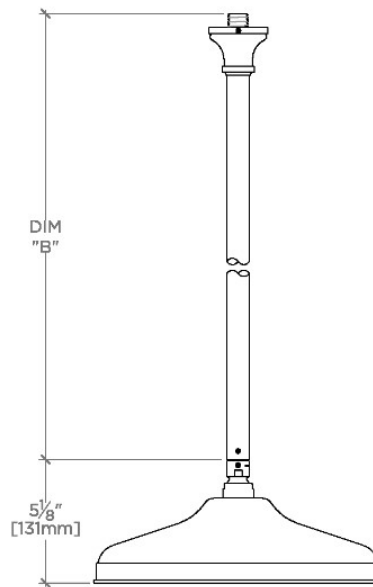

Julia

JUS122

Julia 12" Rain Showerhead with 18" Ceiling Mounted Shower Arm

SHOWN IN JULIA 12" RAIN SHOWERHEAD WITH 18" CEILING MOUNTED SHOWER ARM | JUS122

TECHNICAL DETAILS

Adjustable Versus Fixed Spray: Fixed
 Fittings Hole Diameter: 32 mm
 Flow Restriction Options: 1.5, 1.75, 2.0
 Inlet Connection Size: 1/2"
 Inlet Connection Type: Male NPT
 Pivot: Y
 Primary Material: Brass
 Restricted Maximum Flow Rate: 6.6 liters/min
 Water Pressure Maximum: 6.0 bar
 Water Pressure Minimum: 1.5 bar
 Water Pressure Recommended: 3.0 bar

CODES & STANDARDS

JUS122X, ASME A112.18.1/CSA B125.1, CEC(1.5GPM & 1.75GPM Only), WaterSense(1.5GPM, 1.75GPM & 2.0GPM Only), DOE, State of MA

PRODUCT FEATURES

- Made of Brass
- Features a swivel 12" rain showerhead with easy clean rubber nozzles
- Includes an 18" ceiling mounted shower arm
- Stocked in Brass, Chrome, Nickel and Matte Nickel
- Rain showerhead available in 1.75gpm (6.6L/min) flow rate

CERTIFICATIONS

PRODUCT (NOTES)

WATERWORKS

Julia

JUS122

Julia 12" Rain Showerhead with 18" Ceiling Mounted Shower Arm

CEILING VIEW SCALE: 1/2"=1'-0"

STYLE NO.	DIM "A"	DIM "B"
ETS120	11 ³ / ₄ " [298mm]	6 ⁹ / ₁₆ " [167mm]
FRS120		
JUS120		
ETS121	17 ³ / ₄ " [450mm]	12 ⁹ / ₁₆ " [319mm]
FRS121		
JUS121		
ETS122	23 ³ / ₄ " [603mm]	18 ⁹ / ₁₆ " [472mm]
FRS122		
JUS122		

FRONT VIEW SCALE: 1/2"=1'-0"

SIDE VIEW SCALE: 1/2"=1'-0"