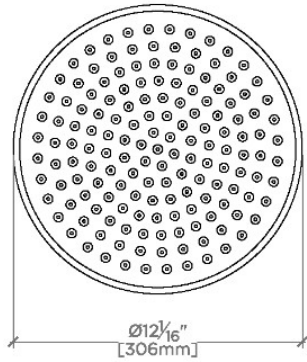

Julia

JUS122

Julia 12" Rain Showerhead with 18" Ceiling Mounted Shower Arm

SHOWN IN JULIA 12" RAIN SHOWERHEAD WITH 18" CEILING MOUNTED SHOWER ARM | JUS122

TECHNICAL DETAILS

Adjustable Versus Fixed Spray: Fixed
 Fittings Hole Diameter: 32 mm
 Flow Restriction Options: 1.5, 1.75, 2.0
 Inlet Connection Size: 1/2"
 Inlet Connection Type: Male NPT
 Pivot: Y
 Primary Material: Brass
 Restricted Maximum Flow Rate: 6.6 liters/min
 Water Pressure Maximum: 6.0 bar
 Water Pressure Minimum: 1.5 bar
 Water Pressure Recommended: 3.0 bar

CODES & STANDARDS

JUS122X, ASME A112.18.1/CSA B125.1, CEC(1.5GPM & 1.75GPM Only), WaterSense(1.5GPM, 1.75GPM & 2.0GPM Only), DOE, State of MA

PRODUCT FEATURES

- Made of Brass
- Features a swivel 12" rain showerhead with easy clean rubber nozzles
- Includes an 18" ceiling mounted shower arm
- Stocked in Brass, Chrome, Nickel and Matte Nickel
- Rain showerhead available in 1.75gpm (6.6L/min) flow rate

CERTIFICATIONS

PRODUCT (NOTES)

WATERWORKS

Julia

JUS122

Julia 12" Rain Showerhead with 18" Ceiling Mounted Shower Arm

CEILING VIEW SCALE: 1/2"=1'-0"

STYLE NO.	DIM "A"	DIM "B"
ETS120	11 ³ / ₄ " [298mm]	6 ⁹ / ₁₆ " [167mm]
FRS120		
JUS120		
ETS121	17 ³ / ₄ " [450mm]	12 ⁹ / ₁₆ " [319mm]
FRS121		
JUS121		
ETS122	23 ³ / ₄ " [603mm]	18 ⁹ / ₁₆ " [472mm]
FRS122		
JUS122		

FRONT VIEW SCALE: 1/2"=1'-0"

SIDE VIEW SCALE: 1/2"=1'-0"