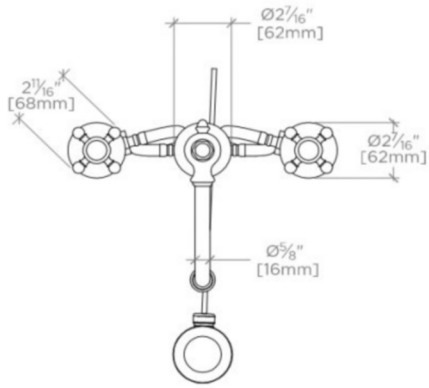

TECHNICAL DETAILS

ADA Compliance: Yes
Adjustable versus Fixed Spray: Fixed Spray
Deck Thickness Maximum: 41 mm
Deck Thickness Minimum: 0 mm
Drain Assembly Materials: Brass
Drain Depth Maximum: 44 mm
Drain Hole Diameter: 44 mm
Drain Style: Pop-up
Escutcheon Primary Material: Brass
Fittings Hole Diameter: 35 mm
Handle Spread Maximum: 305 mm
Handle Spread Minimum: 203 mm
Handle Turn Angle: Quarter Turn
Index Color / Finish and Material: White Porcelain
Depth / Width: 194 mm
Drain Depth Minimum: 35 mm
Height: 165 mm
Index Marking: Hot/Cold
Inlet Connection Size: 1/2"
Inlet Connection Type: Male With Supply Nut
Inlet Supply Spread Maximum: 305 mm
Inlet Supply Spread Minimum: 203 mm
Installation Type: Deck Mounted
Length: 292 mm
Number of Handles: Two
Number of Holes: Three Hole
Primary Material: Brass
Restricted Maximum Flow Rate: 4.5 liters/min
Spout Swivel: Y
Suggested Application: Bath
Valve Material: Ceramic
Water Pressure Maximum: 6.0 bar
Water Pressure Minimum: 1.5 bar
Water Pressure Recommended: 3.0 bar

PRODUCT FEATURES

Metal cross handles
Includes European size pop up drain
Features signature detail of the graceful, high profile swivel spout
Stocked in Chrome, Nickel, Matte Nickel, and Unlacquered Brass
Available in 1.2gpm (4.5L/min) flow rate

CERTIFICATIONS

PRODUCT (NOTES)

Sold with European style drain; USA style drain sold separately for use with non-Waterworks sinks.

WATERWORKS

JULIA

JULS18

Julia High Profile Three Hole Deck Mounted Lavatory Faucet with Metal Cross Handles

TOP VIEW

SCALE: 1 1/2"=1'-0"

FRONT VIEW

SCALE: 1 1/2"=1'-0"

SIDE VIEW

SCALE: 1 1/2"=1'-0"