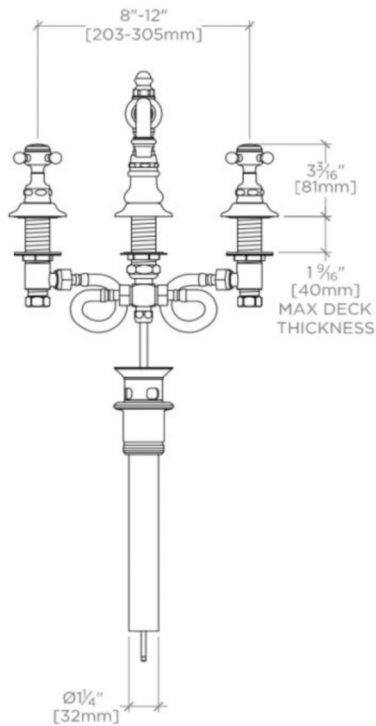

TECHNICAL DETAILS

ADA Compliance: Yes
Adjustable versus Fixed Spray: Fixed Spray
Deck Thickness Maximum: 41 mm
Deck Thickness Minimum: 0 mm
Drain Assembly Materials: Brass
Drain Depth Maximum: 44 mm
Drain Hole Diameter: 44 mm
Drain Style: Pop-up
Escutcheon Primary Material: Brass
Fittings Hole Diameter: 35 mm
Handle Spread Maximum: 305 mm
Handle Spread Minimum: 203 mm
Handle Turn Angle: Quarter Turn
Index Color / Finish and Material: White Porcelain
Depth / Width: 194 mm
Drain Depth Minimum: 35 mm
Height: 165 mm
Index Marking: Hot/Cold
Inlet Connection Size: 1/2"
Inlet Connection Type: Male With Supply Nut
Inlet Supply Spread Maximum: 305 mm
Inlet Supply Spread Minimum: 203 mm
Installation Type: Deck Mounted
Length: 292 mm
Number of Handles: Two
Number of Holes: Three Hole
Primary Material: Brass
Restricted Maximum Flow Rate: 4.5 liters/min
Spout Swivel: Y
Suggested Application: Bath
Valve Material: Ceramic
Water Pressure Maximum: 6.0 bar
Water Pressure Minimum: 1.5 bar
Water Pressure Recommended: 3.0 bar

PRODUCT FEATURES

Metal cross handles
Includes European size pop up drain
Features signature detail of the graceful, high profile swivel spout
Stocked in Chrome, Nickel, Matte Nickel, and Unlacquered Brass
Available in 1.2gpm (4.5L/min) flow rate

CERTIFICATIONS

PRODUCT (NOTES)

Sold with European style drain; USA style drain sold separately for use with non-Waterworks sinks.

WATERWORKS

JULIA

JULS18

Julia High Profile Three Hole Deck Mounted Lavatory Faucet with Metal Cross Handles

TOP VIEW

SCALE: 1 1/2"=1'-0"

FRONT VIEW

SCALE: 1 1/2"=1'-0"

SIDE VIEW

SCALE: 1 1/2"=1'-0"