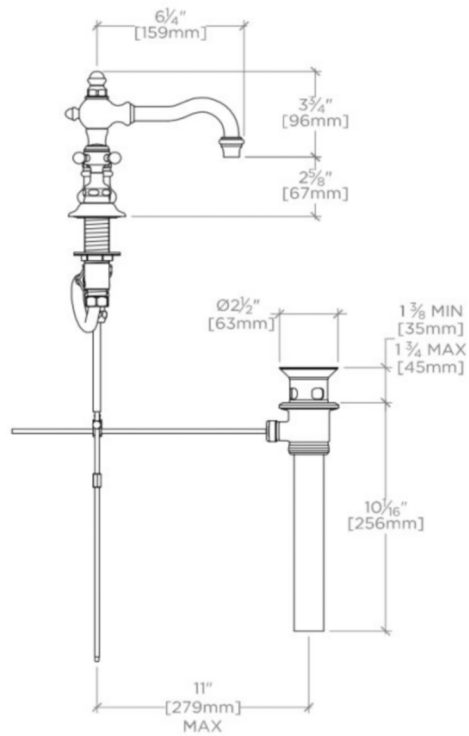

TECHNICAL DETAILS

ADA Compliance: Yes
Adjustable versus Fixed Spray: Fixed Spray
Deck Thickness Maximum: 41 mm
Deck Thickness Minimum: 0 mm
Drain Assembly Materials: Brass
Drain Depth Maximum: 44 mm
Drain Hole Diameter: 44 mm
Drain Style: Pop-up
Escutcheon Primary Material: Brass
Fittings Hole Diameter: 35 mm
Handle Spread Maximum: 305 mm
Handle Spread Minimum: 203 mm
Handle Turn Angle: Quarter Turn
Index Color / Finish and Material: White Porcelain
Depth / Width: 194 mm
Drain Depth Minimum: 35 mm
Height: 165 mm
Index Marking: Hot/Cold
Inlet Connection Size: 1/2"
Inlet Connection Type: Male With Supply Nut
Inlet Supply Spread Maximum: 305 mm
Inlet Supply Spread Minimum: 203 mm
Installation Type: Deck Mounted
Length: 292 mm
Number of Handles: Two
Number of Holes: Three Hole
Primary Material: Brass
Restricted Maximum Flow Rate: 4.5 liters/min
Spout Swivel: Y
Suggested Application: Bath
Valve Material: Ceramic
Water Pressure Maximum: 6.0 bar
Water Pressure Minimum: 1.5 bar
Water Pressure Recommended: 3.0 bar

PRODUCT FEATURES

Metal cross handles
Includes European size pop up drain
Features signature detail of the graceful, high profile swivel spout
Stocked in Chrome, Nickel, Matte Nickel, and Unlacquered Brass
Available in 1.2gpm (4.5L/min) flow rate

CERTIFICATIONS

PRODUCT (NOTES)

Sold with European style drain; USA style drain sold separately for use with non-Waterworks sinks.

WATERWORKS

JULIA

JULS18

Julia High Profile Three Hole Deck Mounted Lavatory Faucet with Metal Cross Handles

TOP VIEW

SCALE: 1 1/2"=1'-0"

FRONT VIEW

SCALE: 1 1/2"=1'-0"

SIDE VIEW

SCALE: 1 1/2"=1'-0"