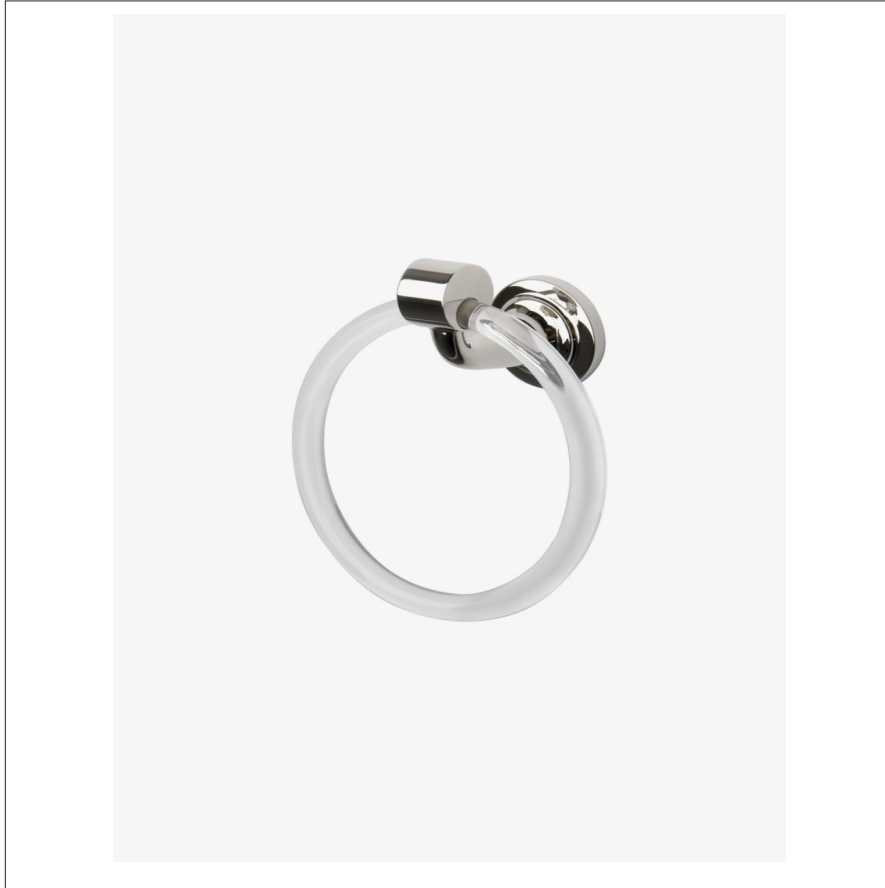

OPUS

Opus Wall Mounted Towel Ring

OPTB01

SHOWN IN OPUS WALL MOUNTED TOWEL RING| OPTB01

TECHNICAL DETAILS

Installation Type: Wall Mounted
Suggested Application: Bath

INSPIRATION

Opus incorporates a range of sophisticated aesthetic notes, with graceful curves that create a jewel-like refinement.

PRODUCT FEATURES

Made of Brass.
Acrylic Towel Ring.
Hand Polished.

OPUS

Opus Wall Mounted Towel Ring

OPTB01