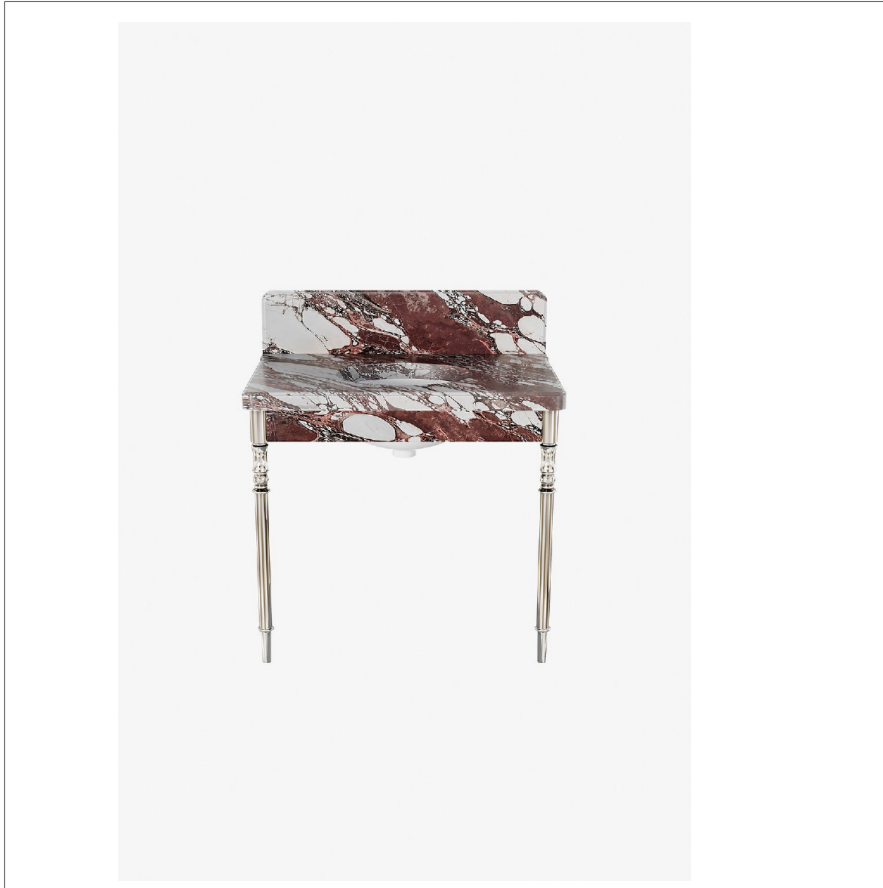

Legacy

LEWS36

Legacy Single Turned two legs with MRLVCU Sink and 36" 5CM Reverse Ogee Slab and Backsplash and Marble APRON

SHOWN IN LEGACY SINGLE TURNED TWO LEGS WITH MRLVCU SINK AND 36" 5CM REVERSE OGEE SLAB AND BACKSPLASH AND MARBLE APRON | LEWS36

TECHNICAL DETAILS

ADA Compliance: No
Adjustable Levelers Feet: N
Leg Material: Metal
Number Of Legs: Four
Primary Material: Brass
Sink Visibility: N

INSPIRATION

Crafted from turned brass, Legacy offers a versatile and sophisticated look that's grounded in tradition. Solid brass legs, modeled on classical Regency styles, attach seamlessly to the stone countertop or carved sink.

CODES & STANDARDS

PRODUCT FEATURES

Solid Brass

5CM marble top in the Waterworks Cut

Packages available in Brass and Nickel

Includes sink and choice of 5CM stone top in one of our 8 standard offerings

CERTIFICATIONS