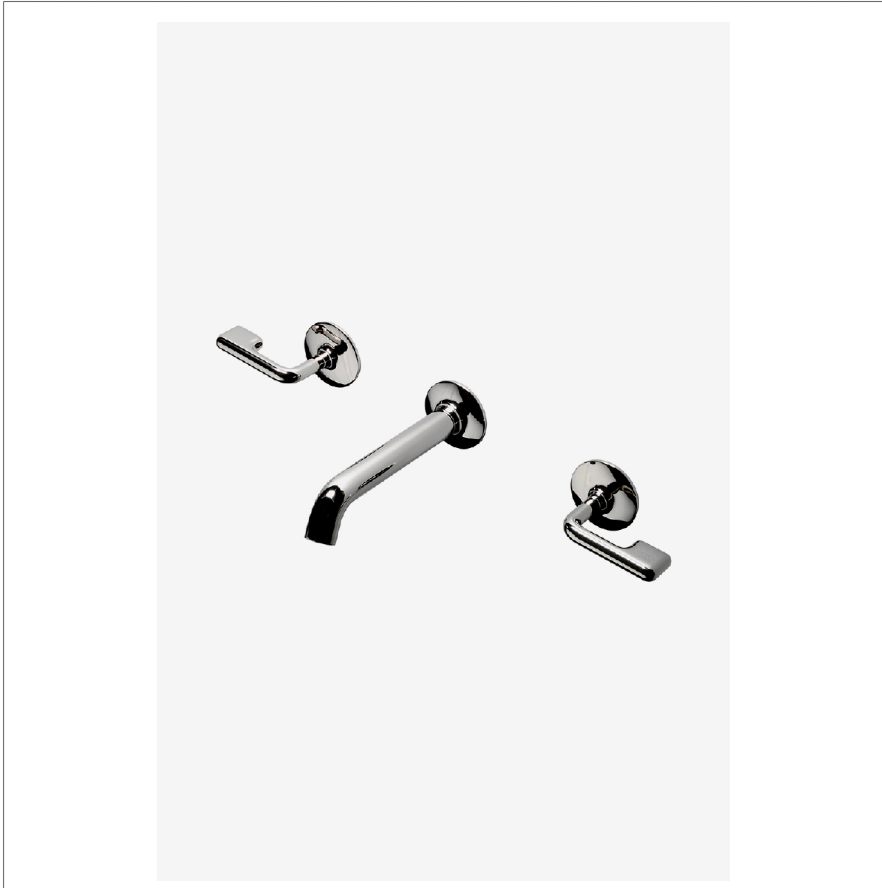

.25

PTLS06

.25 Low Profile Three Hole Wall Mounted Lavatory Faucet with Metal Lever Handles

SHOWN IN .25 LOW PROFILE THREE HOLE WALL MOUNTED LAVATORY FAUCET WITH METAL LEVER HANDLES | PTLS06

TECHNICAL DETAILS

ADA Compliance: Yes
 Adjustable Versus Fixed Spray: Fixed Spray
 Depth/Width: 7 1/2"
 Drain Assembly Materials: Brass
 Drain Depth Maximum: 1 3/4"
 Drain Depth Minimum: 1 1/4"
 Drain Hole Diameter: 1 3/4"
 Drain Style: Push Touch
 Escutcheon Primary Material: Brass
 Flow Restriction Options: 1.0 , 1.2 , 1.5 , 1.75, 2.2
 Handle Spread Maximum: 8"
 Handle Spread Minimum: 8"
 Handle Turn Angle: Quarter Turn
 Height: 2 1/2"
 Inlet Connection Size: 1/2"
 Inlet Connection Type: Copper Sweat
 Inlet Supply Spread Maximum: 8"
 Inlet Supply Spread Minimum: 8"
 Installation Type: Wall Mounted
 Length: 10 3/8"
 Number Of Handles: Two
 Number Of Holes: Three Hole
 Primary Material: Brass
 Spout Swivel: N
 Suggested Application: Bath
 Valve Material: Ceramic
 Water Pressure Maximum: 85.0 psi
 Water Pressure Minimum: 20.0 psi
 Water Pressure Recommended: 45.0 psi

PRODUCT FEATURES

Uses a simple pop-up drain that is closed and opened by pushing down on the stopper. Does not use a lift rod to operate the drain stopper.

Generous length of the lever handle completes itself with an eased, pillowed square form.

.25

PTLS06

.25 Low Profile Three Hole Wall Mounted Lavatory Faucet with Metal Lever Handles