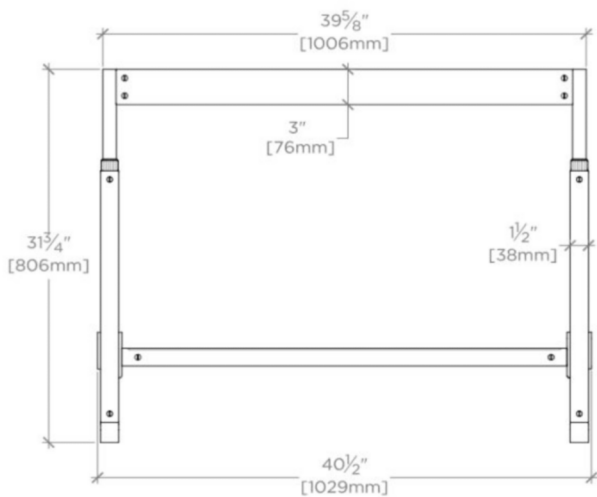

### TECHNICAL DETAILS

ADA Compliance: No  
Adjustable Levelers / Feet: N  
Diameter of Legs / Tubes: 38 mm  
Depth / Width: 584 mm  
Height: 806 mm  
Installation Type: Wall Mounted  
Leg Material: Metal  
Length: 1016 mm  
Number of Legs: Two  
Primary Material: Brass  
Rough-in Supply Height Recommended: 483 mm  
Rough-in Waste Height Recommended: 533 mm  
Sink Visibility: N  
Suggested Application: Bath  
Top Attachment Method: Silicone

## R.W. ATLAS

RWWS01

R.W. Atlas Metal Two Leg Single Washstand 40" x 23" x 31 3/4"

TOP VIEW

SCALE: 3/4"=1'-0"

ISO VIEW

SCALE: 3/4"=1'-0"

FRONT VIEW

SCALE: 3/4"=1'-0"

SIDE VIEW

SCALE: 3/4"=1'-0"