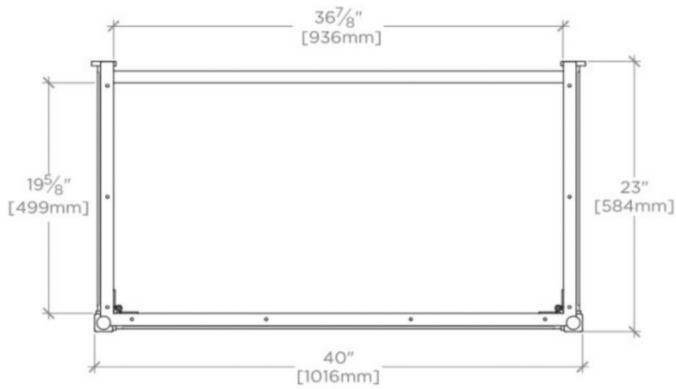

### TECHNICAL DETAILS

ADA Compliance: No  
Adjustable Levelers / Feet: N  
Diameter of Legs / Tubes: 38 mm  
Depth / Width: 584 mm  
Height: 806 mm  
Installation Type: Wall Mounted  
Leg Material: Metal  
Length: 1016 mm  
Number of Legs: Two  
Primary Material: Brass  
Rough-in Supply Height Recommended: 483 mm  
Rough-in Waste Height Recommended: 533 mm  
Sink Visibility: N  
Suggested Application: Bath  
Top Attachment Method: Silicone

## R.W. ATLAS

RWWS01

R.W. Atlas Metal Two Leg Single Washstand 40" x 23" x 31 3/4"

TOP VIEW

SCALE: 3/4"=1'-0"

ISO VIEW

SCALE: 3/4"=1'-0"

FRONT VIEW

SCALE: 3/4"=1'-0"

SIDE VIEW

SCALE: 3/4"=1'-0"