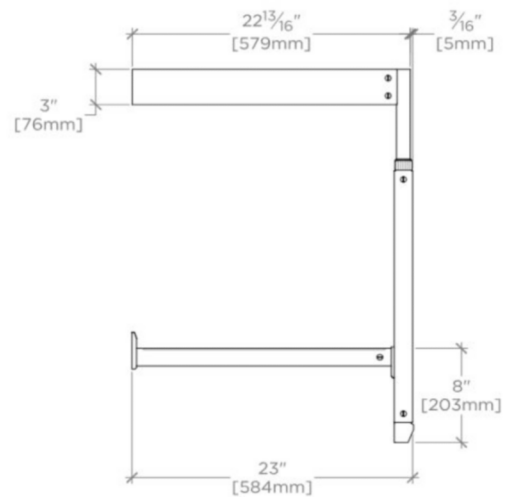

### TECHNICAL DETAILS

ADA Compliance: No  
Adjustable Levelers / Feet: N  
Diameter of Legs / Tubes: 38 mm  
Depth / Width: 584 mm  
Height: 806 mm  
Installation Type: Wall Mounted  
Leg Material: Metal  
Length: 1016 mm  
Number of Legs: Two  
Primary Material: Brass  
Rough-in Supply Height Recommended: 483 mm  
Rough-in Waste Height Recommended: 533 mm  
Sink Visibility: N  
Suggested Application: Bath  
Top Attachment Method: Silicone

## R.W. ATLAS

RWWS01

R.W. Atlas Metal Two Leg Single Washstand 40" x 23" x 31 3/4"

TOP VIEW

SCALE: 3/4"=1'-0"

ISO VIEW

SCALE: 3/4"=1'-0"

FRONT VIEW

SCALE: 3/4"=1'-0"

SIDE VIEW

SCALE: 3/4"=1'-0"