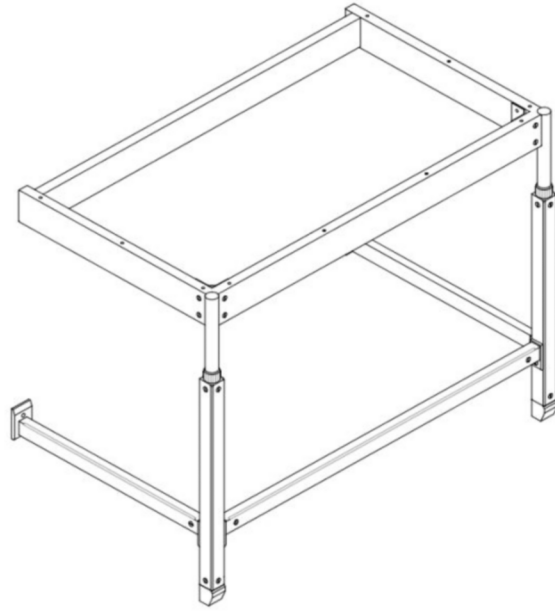

## R.W. ATLAS

RWWS01

R.W. Atlas Metal Two Leg Single Washstand 40" x 23" x 31 3/4"

TOP VIEW

SCALE: 3/4"=1'-0"

ISO VIEW

SCALE: 3/4"=1'-0"

FRONT VIEW

SCALE: 3/4"=1'-0"

SIDE VIEW

SCALE: 3/4"=1'-0"