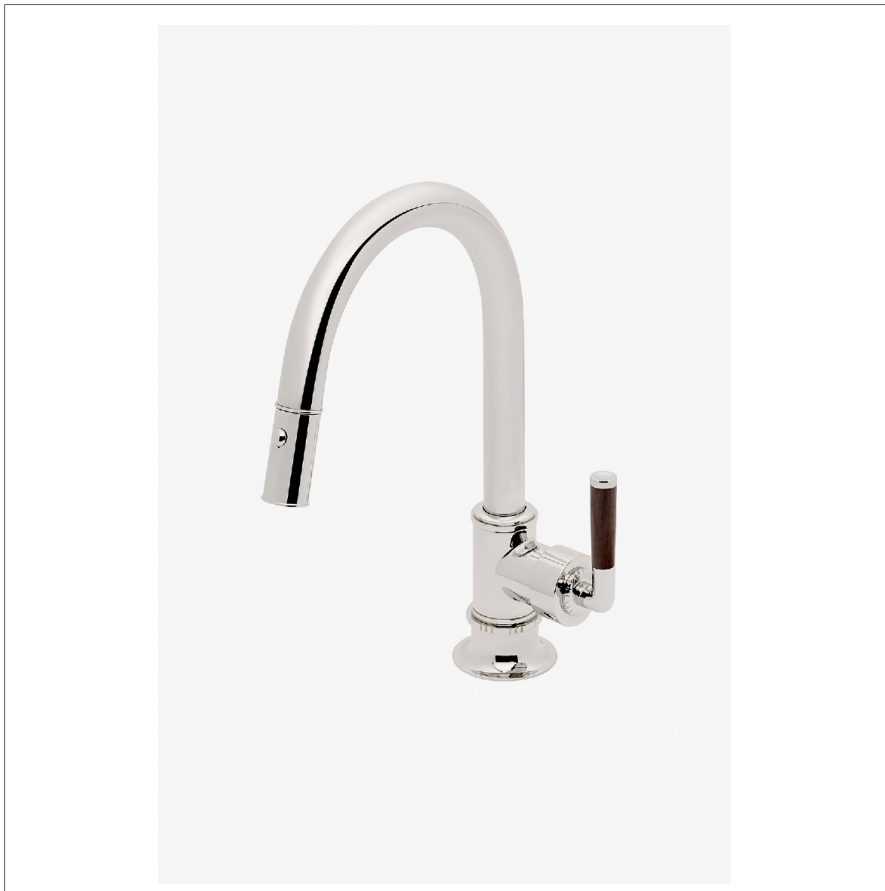

## HENRY CHRONOS

CKM914

Henry Chronos Mid-Size Gooseneck Integrated Pull Spray Kitchen Faucet with Walnut Lever Handle

SHOWN IN HENRY CHRONOS MID-SIZE GOOSENECK INTEGRATED PULL SPRAY KITCHEN FAUCET WITH WALNUT LEVER HANDLE | CKM914

### TECHNICAL DETAILS

ADA Compliance: Yes  
 Adjustable Versus Fixed Spray: Adjustable Spray  
 Deck Thickness Maximum: 3 1/8"  
 Fittings Hole Diameter: 1 1/2"  
 Handle Turn Angle: Quarter Turn  
 Handshower Spray Hose Length: 59"  
 Inlet Connection Size: 3/8"  
 Inlet Connection Type: Compression Connection Hoses  
 Restricted Maximum Flow Rate: 1.75 gpm  
 Spout Swivel: Y  
 Spray Included In Unit: Y  
 Valve Material: Brass and Ceramic  
 Water Pressure Maximum: 85.0 psi  
 Water Pressure Minimum: 20.0 psi  
 Water Pressure Recommended: 45.0 psi

### PRODUCT FEATURES

Features Lever Handle

Stocked in Chrome, Nickel, and Brass

Available in 1.75 gpm (6.6 L/min) flow rate

Pull-down sprayhead with dual function, allows the use to switch between aerated stream and jet spray

## HENRY CHRONOS

CKM914

Henry Chronos Mid-Size Gooseneck Integrated Pull Spray  
Kitchen Faucet with Walnut Lever Handle

TOP VIEW

SCALE: 1"=1'-0"

SPRAY AND HANDLE OPERATION

SCALE: 1"=1'-0"

FRONT VIEW