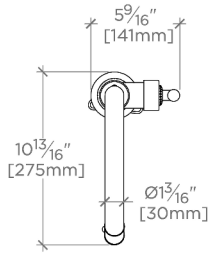

### TECHNICAL DETAILS

ADA Compliance: Yes  
 Adjustable Versus Fixed Spray: Adjustable Spray  
 Deck Thickness Maximum: 3 1/8"  
 Fittings Hole Diameter: 1 1/2"  
 Handle Turn Angle: Quarter Turn  
 Handshower Spray Hose Length: 59"  
 Inlet Connection Size: 3/8"  
 Inlet Connection Type: Compression Connection Hoses  
 Restricted Maximum Flow Rate: 1.75 gpm  
 Spout Swivel: Y  
 Spray Included In Unit: Y  
 Valve Material: Brass and Ceramic  
 Water Pressure Maximum: 85.0 psi  
 Water Pressure Minimum: 20.0 psi  
 Water Pressure Recommended: 45.0 psi

## HENRY CHRONOS

CKM914

Henry Chronos Mid-Size Gooseneck Integrated Pull Spray  
Kitchen Faucet with Walnut Lever Handle

TOP VIEW

SCALE: 1"=1'-0"

SPRAY AND HANDLE OPERATION

SCALE: 1"=1'-0"

FRONT VIEW

SCALE: 1"=1'-0"

SIDE VIEW

SCALE: 1"=1'-0"

NOTE:  
ADAPTER AND GASKET (x2) INCLUDED -  
INTERNATIONAL USE ONLY

ADAPTER

NOT TO SCALE