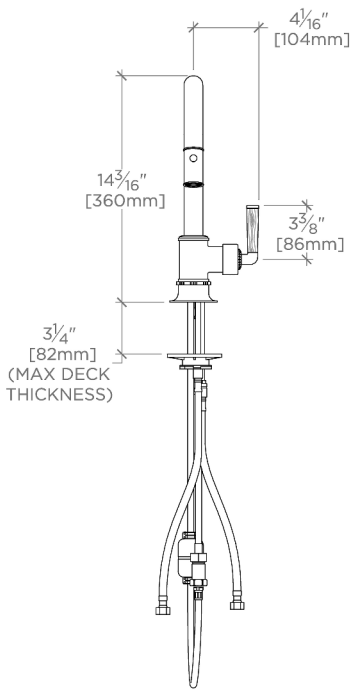

### TECHNICAL DETAILS

ADA Compliance: Yes  
 Adjustable Versus Fixed Spray: Adjustable Spray  
 Deck Thickness Maximum: 3 1/8"  
 Fittings Hole Diameter: 1 1/2"  
 Handle Turn Angle: Quarter Turn  
 Handshower Spray Hose Length: 59"  
 Inlet Connection Size: 3/8"  
 Inlet Connection Type: Compression Connection Hoses  
 Restricted Maximum Flow Rate: 1.75 gpm  
 Spout Swivel: Y  
 Spray Included In Unit: Y  
 Valve Material: Brass and Ceramic  
 Water Pressure Maximum: 85.0 psi  
 Water Pressure Minimum: 20.0 psi  
 Water Pressure Recommended: 45.0 psi

### PRODUCT FEATURES

Features Lever Handle

Stocked in Chrome, Nickel, and Brass

Available in 1.75 gpm (6.6 L/min) flow rate

Pull-down sprayhead with dual function, allows the use to switch between aerated stream and jet spray

## HENRY CHRONOS

CKM914

Henry Chronos Mid-Size Gooseneck Integrated Pull Spray  
Kitchen Faucet with Walnut Lever Handle

TOP VIEW

SCALE: 1"=1'-0"

SPRAY AND HANDLE OPERATION

SCALE: 1"=1'-0"

FRONT VIEW

SCALE: 1"=1'-0"

SIDE VIEW

SCALE: 1"=1'-0"

NOTE:  
ADAPTER AND GASKET (x2) INCLUDED -  
INTERNATIONAL USE ONLY

ADAPTER

NOT TO SCALE