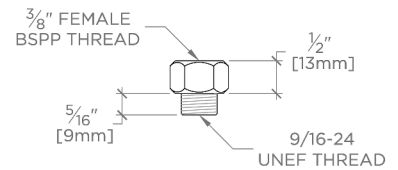

### TECHNICAL DETAILS

ADA Compliance: Yes  
 Adjustable Versus Fixed Spray: Adjustable Spray  
 Deck Thickness Maximum: 3 1/8"  
 Fittings Hole Diameter: 1 1/2"  
 Handle Turn Angle: Quarter Turn  
 Handshower Spray Hose Length: 59"  
 Inlet Connection Size: 3/8"  
 Inlet Connection Type: Compression Connection Hoses  
 Restricted Maximum Flow Rate: 1.75 gpm  
 Spout Swivel: Y  
 Spray Included In Unit: Y  
 Valve Material: Brass and Ceramic  
 Water Pressure Maximum: 85.0 psi  
 Water Pressure Minimum: 20.0 psi  
 Water Pressure Recommended: 45.0 psi

## HENRY CHRONOS

CKM914

Henry Chronos Mid-Size Gooseneck Integrated Pull Spray  
Kitchen Faucet with Walnut Lever Handle

TOP VIEW

SCALE: 1"=1'-0"

SPRAY AND HANDLE OPERATION

SCALE: 1"=1'-0"

FRONT VIEW

SCALE: 1"=1'-0"

SIDE VIEW

SCALE: 1"=1'-0"

NOTE:  
ADAPTER AND GASKET (x2) INCLUDED -  
INTERNATIONAL USE ONLY

ADAPTER

NOT TO SCALE