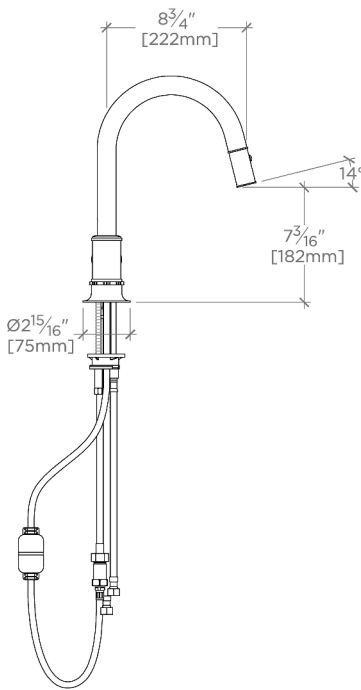

### TECHNICAL DETAILS

ADA Compliance: Yes  
 Adjustable Versus Fixed Spray: Adjustable Spray  
 Deck Thickness Maximum: 3 1/8"  
 Fittings Hole Diameter: 1 1/2"  
 Handle Turn Angle: Quarter Turn  
 Handshower Spray Hose Length: 59"  
 Inlet Connection Size: 3/8"  
 Inlet Connection Type: Compression Connection Hoses  
 Restricted Maximum Flow Rate: 1.75 gpm  
 Spout Swivel: Y  
 Spray Included In Unit: Y  
 Valve Material: Brass and Ceramic  
 Water Pressure Maximum: 85.0 psi  
 Water Pressure Minimum: 20.0 psi  
 Water Pressure Recommended: 45.0 psi

### PRODUCT FEATURES

Features Lever Handle

Stocked in Chrome, Nickel, and Brass

Available in 1.75 gpm (6.6 L/min) flow rate

Pull-down sprayhead with dual function, allows the use to switch between aerated stream and jet spray

## HENRY CHRONOS

CKM914

Henry Chronos Mid-Size Gooseneck Integrated Pull Spray  
Kitchen Faucet with Walnut Lever Handle

TOP VIEW

SCALE: 1"=1'-0"

SPRAY AND HANDLE OPERATION

SCALE: 1"=1'-0"

FRONT VIEW

SCALE: 1"=1'-0"

SIDE VIEW

SCALE: 1"=1'-0"

NOTE:  
ADAPTER AND GASKET (x2) INCLUDED -  
INTERNATIONAL USE ONLY

ADAPTER

NOT TO SCALE