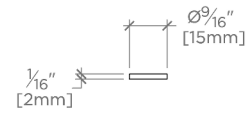

### TECHNICAL DETAILS

ADA Compliance: Yes  
 Adjustable Versus Fixed Spray: Adjustable Spray  
 Deck Thickness Maximum: 3 1/8"  
 Fittings Hole Diameter: 1 1/2"  
 Handle Turn Angle: Quarter Turn  
 Handshower Spray Hose Length: 59"  
 Inlet Connection Size: 3/8"  
 Inlet Connection Type: Compression Connection Hoses  
 Restricted Maximum Flow Rate: 1.75 gpm  
 Spout Swivel: Y  
 Spray Included In Unit: Y  
 Valve Material: Brass and Ceramic  
 Water Pressure Maximum: 85.0 psi  
 Water Pressure Minimum: 20.0 psi  
 Water Pressure Recommended: 45.0 psi

## HENRY CHRONOS

CKM914

Henry Chronos Mid-Size Gooseneck Integrated Pull Spray  
Kitchen Faucet with Walnut Lever Handle

TOP VIEW

SCALE: 1"=1'-0"

SPRAY AND HANDLE OPERATION

SCALE: 1"=1'-0"

FRONT VIEW

SCALE: 1"=1'-0"

SIDE VIEW

SCALE: 1"=1'-0"

NOTE:  
ADAPTER AND GASKET (x2) INCLUDED -  
INTERNATIONAL USE ONLY

ADAPTER

NOT TO SCALE