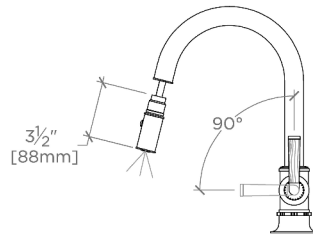

### TECHNICAL DETAILS

ADA Compliance: Yes  
 Adjustable Versus Fixed Spray: Adjustable Spray  
 Deck Thickness Maximum: 3 1/8"  
 Fittings Hole Diameter: 1 1/2"  
 Handle Turn Angle: Quarter Turn  
 Handshower Spray Hose Length: 59"  
 Inlet Connection Size: 3/8"  
 Inlet Connection Type: Compression Connection Hoses  
 Restricted Maximum Flow Rate: 1.75 gpm  
 Spout Swivel: Y  
 Spray Included In Unit: Y  
 Valve Material: Brass and Ceramic  
 Water Pressure Maximum: 85.0 psi  
 Water Pressure Minimum: 20.0 psi  
 Water Pressure Recommended: 45.0 psi

## HENRY CHRONOS

CKM914

Henry Chronos Mid-Size Gooseneck Integrated Pull Spray  
Kitchen Faucet with Walnut Lever Handle

TOP VIEW

SCALE: 1"=1'-0"

SPRAY AND HANDLE OPERATION

SCALE: 1"=1'-0"

FRONT VIEW

SCALE: 1"=1'-0"

SIDE VIEW

SCALE: 1"=1'-0"

NOTE:  
ADAPTER AND GASKET (x2) INCLUDED -  
INTERNATIONAL USE ONLY

ADAPTER

NOT TO SCALE