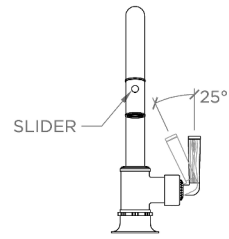

### TECHNICAL DETAILS

ADA Compliance: Yes  
 Adjustable Versus Fixed Spray: Adjustable Spray  
 Deck Thickness Maximum: 3 1/8"  
 Fittings Hole Diameter: 1 1/2"  
 Handle Turn Angle: Quarter Turn  
 Handshower Spray Hose Length: 59"  
 Inlet Connection Size: 3/8"  
 Inlet Connection Type: Compression Connection Hoses  
 Restricted Maximum Flow Rate: 1.75 gpm  
 Spout Swivel: Y  
 Spray Included In Unit: Y  
 Valve Material: Brass and Ceramic  
 Water Pressure Maximum: 85.0 psi  
 Water Pressure Minimum: 20.0 psi  
 Water Pressure Recommended: 45.0 psi

## HENRY CHRONOS

CKM914

Henry Chronos Mid-Size Gooseneck Integrated Pull Spray  
Kitchen Faucet with Walnut Lever Handle

TOP VIEW

SCALE: 1"=1'-0"

SPRAY AND HANDLE OPERATION

SCALE: 1"=1'-0"

FRONT VIEW

SCALE: 1"=1'-0"

SIDE VIEW

SCALE: 1"=1'-0"

NOTE:  
ADAPTER AND GASKET (x2) INCLUDED -  
INTERNATIONAL USE ONLY

ADAPTER

NOT TO SCALE