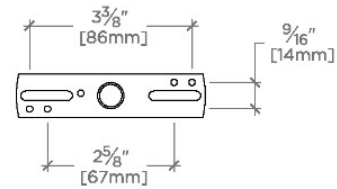

PRODUCT (NOTES)

HENRY CHRONOS

CNLT05

Henry Chronos Ceiling Mounted Pendant with Alabaster Diffuser

CEILING VIEW

SCALE: 1 1/2"=1'-0"

MOUNTING

NOT TO SCALE

FRONT VIEW

SCALE: 1 1/2"=1'-0"

SIDE VIEW

SCALE: 1 1/2"=1'-0"