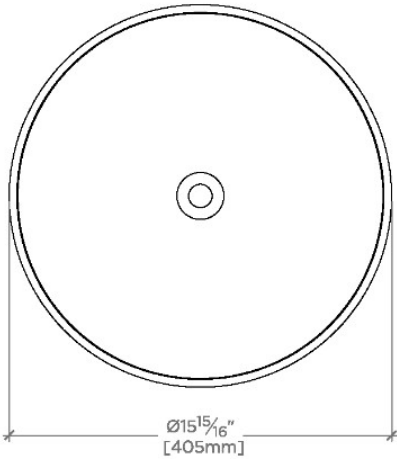

HENRY CHRONOS

CNLT05

Henry Chronos Ceiling Mounted Pendant with Alabaster Diffuser

SHOWN IN HENRY CHRONOS CEILING MOUNTED PENDANT WITH ALABASTER DIFFUSER | CNLT05

TECHNICAL DETAILS

Ambient Task: Ambient
Bulb Base Size: Integrated LED
Bulb Type: Integrated LED
Depth/Width: 16"
Height: 7"
Interior Exterior Application: Interior Only
Junction Box Orientation: Vertical
Length: 17"
Number Of Bulbs: One
Primary Material: Brass
Safety Warnings: Do not exceed max wattage
Shade Finish: Honed
Shade Material: Alabaster
Voltage: 120V
Wet/Dry: Damp or Dry

PRODUCT (NOTES)

HENRY CHRONOS

CNLT05

Henry Chronos Ceiling Mounted Pendant with Alabaster Diffuser

CEILING VIEW

SCALE: 1 1/2"=1'-0"

MOUNTING

NOT TO SCALE

FRONT VIEW

SCALE: 1 1/2"=1'-0"

SIDE VIEW

SCALE: 1 1/2"=1'-0"