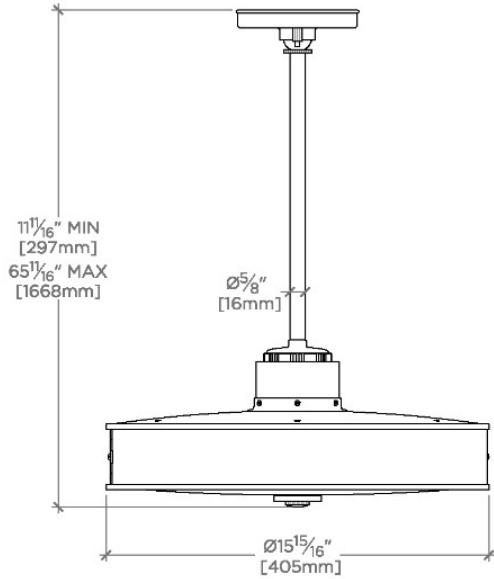

HENRY CHRONOS

CNLT05

Henry Chronos Ceiling Mounted Pendant with Alabaster Diffuser

SHOWN IN HENRY CHRONOS CEILING MOUNTED PENDANT WITH ALABASTER DIFFUSER | CNLT05

TECHNICAL DETAILS

Ambient Task: Ambient
Bulb Base Size: Integrated LED
Bulb Type: Integrated LED
Depth/Width: 16"
Height: 7"
Interior Exterior Application: Interior Only
Junction Box Orientation: Vertical
Length: 17"
Number Of Bulbs: One
Primary Material: Brass
Safety Warnings: Do not exceed max wattage
Shade Finish: Honed
Shade Material: Alabaster
Voltage: 120V
Wet/Dry: Damp or Dry

PRODUCT (NOTES)

HENRY CHRONOS

CNLT05

Henry Chronos Ceiling Mounted Pendant with Alabaster Diffuser

CEILING VIEW

SCALE: 1 1/2"=1'-0"

MOUNTING

NOT TO SCALE

FRONT VIEW

SCALE: 1 1/2"=1'-0"

SIDE VIEW

SCALE: 1 1/2"=1'-0"