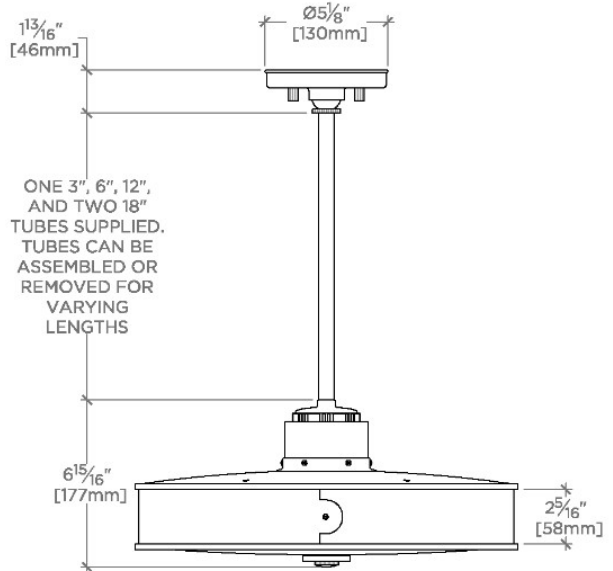

HENRY CHRONOS

CNLT05

Henry Chronos Ceiling Mounted Pendant with Alabaster Diffuser

SHOWN IN HENRY CHRONOS CEILING MOUNTED PENDANT WITH ALABASTER DIFFUSER | CNLT05

TECHNICAL DETAILS

Ambient Task: Ambient
Bulb Base Size: Integrated LED
Bulb Type: Integrated LED
Depth/Width: 16"
Height: 7"
Interior Exterior Application: Interior Only
Junction Box Orientation: Vertical
Length: 17"
Number Of Bulbs: One
Primary Material: Brass
Safety Warnings: Do not exceed max wattage
Shade Finish: Honed
Shade Material: Alabaster
Voltage: 120V
Wet/Dry: Damp or Dry

PRODUCT (NOTES)

HENRY CHRONOS

CNLT05

Henry Chronos Ceiling Mounted Pendant with Alabaster Diffuser

CEILING VIEW

SCALE: 1 1/2"=1'-0"

MOUNTING

NOT TO SCALE

FRONT VIEW

SCALE: 1 1/2"=1'-0"

SIDE VIEW

SCALE: 1 1/2"=1'-0"