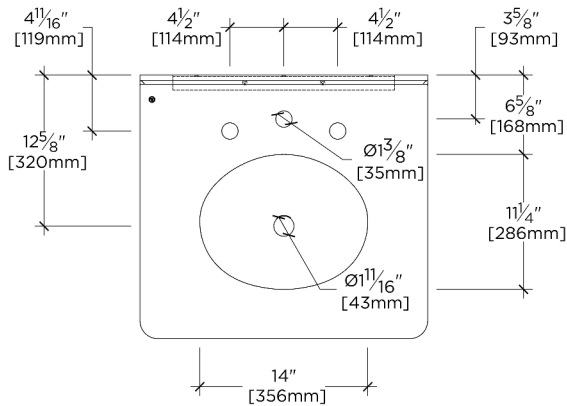

## Legacy

LEWS24

Legacy Single Turned two legs with MRLVHU Sink and 24"  
5CM Reverse Ogee Slab and Backsplash and Marble APRON

TOP VIEW

SCALE: 3/4"=1'-0"

FRONT VIEW

SCALE: 3/4"=1'-0"

SIDE VIEW

SCALE: 3/4"=1'-0"