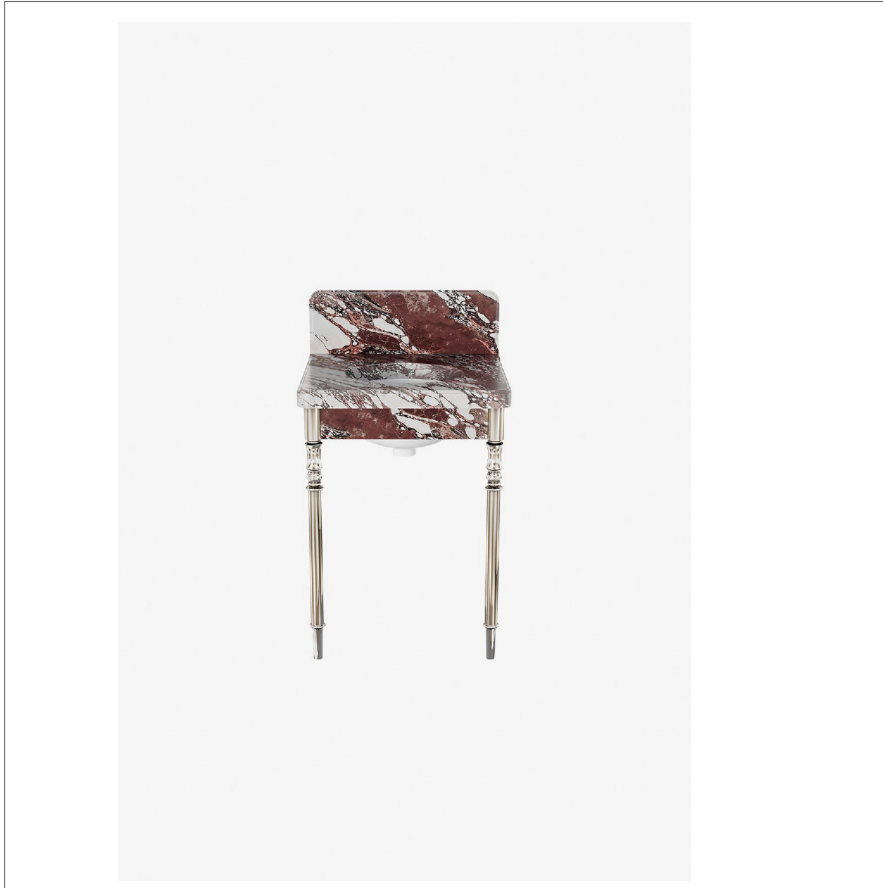

## Legacy

LEWS24

Legacy Single Turned two legs with MRLVHU Sink and 24" 5CM Reverse Ogee Slab and Backsplash and Marble APRON

SHOWN IN LEGACY SINGLE TURNED TWO LEGS WITH MRLVHU SINK AND 24" 5CM REVERSE OGEE SLAB AND BACKSPLASH AND MARBLE APRON | LEWS24

### TECHNICAL DETAILS

ADA Compliance: No  
Adjustable Levelers Feet: N  
Leg Material: Metal  
Number Of Legs: Four  
Primary Material: Brass  
Sink Visibility: N

### INSPIRATION

Crafted from turned brass, Legacy offers a versatile and sophisticated look that's grounded in tradition. Solid brass legs, modeled on classical Regency styles, attach seamlessly to the stone countertop or carved sink.

SCALE: 3/4"=1'-0"