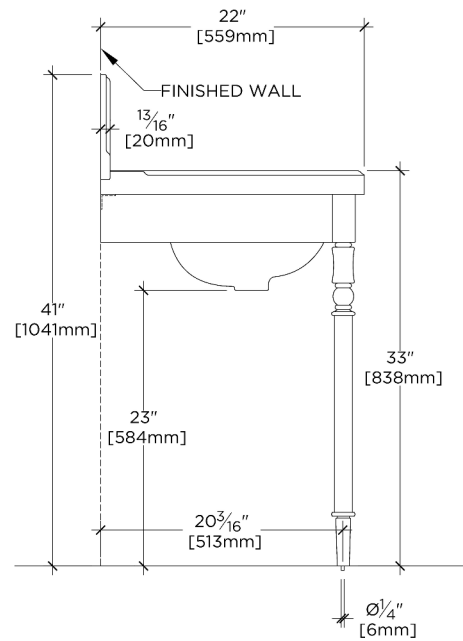

## Legacy

LEWS24

Legacy Single Turned two legs with MRLVHU Sink and 24"  
5CM Reverse Ogee Slab and Backsplash and Marble APRON

TOP VIEW

SCALE: 3/4"=1'-0"

FRONT VIEW

SCALE: 3/4"=1'-0"

SIDE VIEW

SCALE: 3/4"=1'-0"