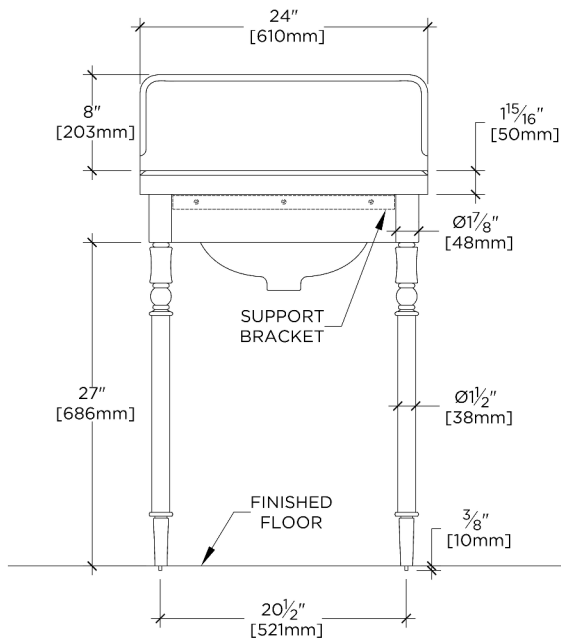

## Legacy

LEWS24

Legacy Single Turned two legs with MRLVHU Sink and 24"  
5CM Reverse Ogee Slab and Backsplash and Marble APRON

TOP VIEW

SCALE: 3/4"=1'-0"

FRONT VIEW

SCALE: 3/4"=1'-0"

SIDE VIEW

SCALE: 3/4"=1'-0"