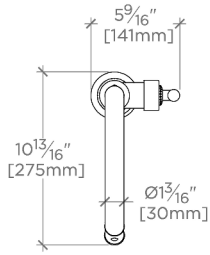

TECHNICAL DETAILS

ADA Compliance: Yes
 Adjustable Versus Fixed Spray: Adjustable Spray
 Deck Thickness Maximum: 3 1/8"
 Fittings Hole Diameter: 1 1/2"
 Handle Turn Angle: Quarter Turn
 Handshower Spray Hose Length: 59"
 Inlet Connection Size: 3/8"
 Inlet Connection Type: Compression Connection Hoses
 Restricted Maximum Flow Rate: 1.75 gpm
 Spout Swivel: Y
 Spray Included In Unit: Y
 Valve Material: Brass and Ceramic
 Water Pressure Maximum: 85.0 psi
 Water Pressure Minimum: 20.0 psi
 Water Pressure Recommended: 45.0 psi

CODES & STANDARDS

CKM911X, NSF/ANSI/CAN 61:Q < 1, NSF/ANSI/CAN 372, ASME A112.18.1/CSA B125.1

PRODUCT FEATURES

Features Lever Handle

Stocked in Chrome, Nickel, and Brass

Available in 1.75 gpm (6.6 L/min) flow rate

TOP VIEW

SCALE: 1"=1'-0"

SPRAY AND HANDLE OPERATION

SCALE: 1"=1'-0"

FRONT VIEW

SCALE: 1"=1'-0"

SIDE VIEW

SCALE: 1"=1'-0"

NOTE:
ADAPTER AND GASKET (x2) INCLUDED -
INTERNATIONAL USE ONLY

ADAPTER

NOT TO SCALE