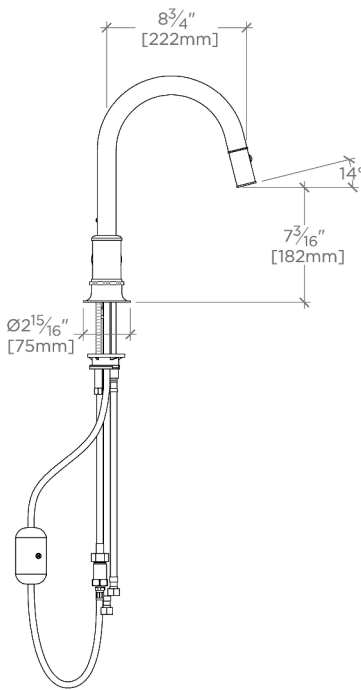

TECHNICAL DETAILS

ADA Compliance: Yes
 Adjustable Versus Fixed Spray: Adjustable Spray
 Deck Thickness Maximum: 3 1/8"
 Fittings Hole Diameter: 1 1/2"
 Handle Turn Angle: Quarter Turn
 Handshower Spray Hose Length: 59"
 Inlet Connection Size: 3/8"
 Inlet Connection Type: Compression Connection Hoses
 Restricted Maximum Flow Rate: 1.75 gpm
 Spout Swivel: Y
 Spray Included In Unit: Y
 Valve Material: Brass and Ceramic
 Water Pressure Maximum: 85.0 psi
 Water Pressure Minimum: 20.0 psi
 Water Pressure Recommended: 45.0 psi

CODES & STANDARDS

CKM911X, NSF/ANSI/CAN 61:Q < 1, NSF/ANSI/CAN 372, ASME A112.18.1/CSA B125.1

PRODUCT FEATURES

Features Lever Handle

Stocked in Chrome, Nickel, and Brass

Available in 1.75 gpm (6.6 L/min) flow rate

TOP VIEW

SCALE: 1"=1'-0"

SPRAY AND HANDLE OPERATION

SCALE: 1"=1'-0"

FRONT VIEW

SCALE: 1"=1'-0"

SIDE VIEW

SCALE: 1"=1'-0"

NOTE:
ADAPTER AND GASKET (x2) INCLUDED -
INTERNATIONAL USE ONLY

ADAPTER

NOT TO SCALE