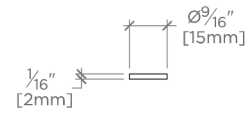

TECHNICAL DETAILS

ADA Compliance: Yes
 Adjustable Versus Fixed Spray: Adjustable Spray
 Deck Thickness Maximum: 3 1/8"
 Fittings Hole Diameter: 1 1/2"
 Handle Turn Angle: Quarter Turn
 Handshower Spray Hose Length: 59"
 Inlet Connection Size: 3/8"
 Inlet Connection Type: Compression Connection Hoses
 Restricted Maximum Flow Rate: 1.75 gpm
 Spout Swivel: Y
 Spray Included In Unit: Y
 Valve Material: Brass and Ceramic
 Water Pressure Maximum: 85.0 psi
 Water Pressure Minimum: 20.0 psi
 Water Pressure Recommended: 45.0 psi

TOP VIEW

SCALE: 1"=1'-0"

SPRAY AND HANDLE OPERATION

SCALE: 1"=1'-0"

FRONT VIEW

SCALE: 1"=1'-0"

SIDE VIEW

SCALE: 1"=1'-0"

NOTE:
ADAPTER AND GASKET (x2) INCLUDED -
INTERNATIONAL USE ONLY

ADAPTER

NOT TO SCALE