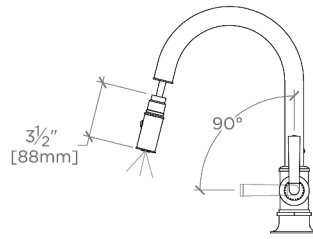

TECHNICAL DETAILS

ADA Compliance: Yes
 Adjustable Versus Fixed Spray: Adjustable Spray
 Deck Thickness Maximum: 3 1/8"
 Fittings Hole Diameter: 1 1/2"
 Handle Turn Angle: Quarter Turn
 Handshower Spray Hose Length: 59"
 Inlet Connection Size: 3/8"
 Inlet Connection Type: Compression Connection Hoses
 Restricted Maximum Flow Rate: 1.75 gpm
 Spout Swivel: Y
 Spray Included In Unit: Y
 Valve Material: Brass and Ceramic
 Water Pressure Maximum: 85.0 psi
 Water Pressure Minimum: 20.0 psi
 Water Pressure Recommended: 45.0 psi

CODES & STANDARDS

CKM911X, NSF/ANSI/CAN 61:Q < 1, NSF/ANSI/CAN 372, ASME A112.18.1/CSA B125.1

PRODUCT FEATURES

Features Lever Handle

Stocked in Chrome, Nickel, and Brass

Available in 1.75 gpm (6.6 L/min) flow rate

Pull-down sprayhead with dual function, allows the use to switch between aerated stream and jet spray

CERTIFICATIONS

PRODUCT (NOTES)

WATERWORKS

HENRY CHRONOS

CKM911

Henry Chronos Mid-Size Gooseneck Integrated Pull Spray Kitchen Faucet with Lever Handle

TOP VIEW

SCALE: 1"=1'-0"

SPRAY AND HANDLE OPERATION

SCALE: 1"=1'-0"

FRONT VIEW

SCALE: 1"=1'-0"

SIDE VIEW

SCALE: 1"=1'-0"