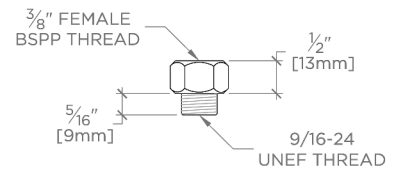

TECHNICAL DETAILS

ADA Compliance: Yes
 Adjustable Versus Fixed Spray: Adjustable Spray
 Deck Thickness Maximum: 3 1/8"
 Fittings Hole Diameter: 1 1/2"
 Handle Turn Angle: Quarter Turn
 Handshower Spray Hose Length: 59"
 Inlet Connection Size: 3/8"
 Inlet Connection Type: Compression Connection Hoses
 Restricted Maximum Flow Rate: 1.75 gpm
 Spout Swivel: Y
 Spray Included In Unit: Y
 Valve Material: Brass and Ceramic
 Water Pressure Maximum: 85.0 psi
 Water Pressure Minimum: 20.0 psi
 Water Pressure Recommended: 45.0 psi

TOP VIEW

SCALE: 1"=1'-0"

SPRAY AND HANDLE OPERATION

SCALE: 1"=1'-0"

FRONT VIEW

SCALE: 1"=1'-0"

SIDE VIEW

SCALE: 1"=1'-0"

NOTE:
ADAPTER AND GASKET (x2) INCLUDED -
INTERNATIONAL USE ONLY

ADAPTER

NOT TO SCALE