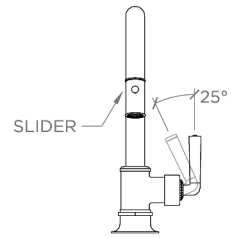

TECHNICAL DETAILS

ADA Compliance: Yes
 Adjustable Versus Fixed Spray: Adjustable Spray
 Deck Thickness Maximum: 3 1/8"
 Fittings Hole Diameter: 1 1/2"
 Handle Turn Angle: Quarter Turn
 Handshower Spray Hose Length: 59"
 Inlet Connection Size: 3/8"
 Inlet Connection Type: Compression Connection Hoses
 Restricted Maximum Flow Rate: 1.75 gpm
 Spout Swivel: Y
 Spray Included In Unit: Y
 Valve Material: Brass and Ceramic
 Water Pressure Maximum: 85.0 psi
 Water Pressure Minimum: 20.0 psi
 Water Pressure Recommended: 45.0 psi

CODES & STANDARDS

CKM911X, NSF/ANSI/CAN 61:Q < 1, NSF/ANSI/CAN 372, ASME A112.18.1/CSA B125.1

PRODUCT FEATURES

Features Lever Handle

Stocked in Chrome, Nickel, and Brass

Available in 1.75 gpm (6.6 L/min) flow rate

Pull-down sprayhead with dual function, allows the use to switch between aerated stream and jet spray

CERTIFICATIONS

PRODUCT (NOTES)

WATERWORKS

HENRY CHRONOS

CKM911

Henry Chronos Mid-Size Gooseneck Integrated Pull Spray Kitchen Faucet with Lever Handle

TOP VIEW

SCALE: 1"=1'-0"

SPRAY AND HANDLE OPERATION

SCALE: 1"=1'-0"

FRONT VIEW

SCALE: 1"=1'-0"

SIDE VIEW

SCALE: 1"=1'-0"