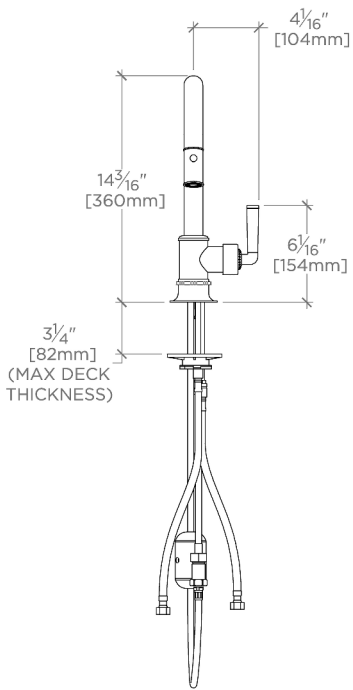

TECHNICAL DETAILS

ADA Compliance: Yes
 Adjustable Versus Fixed Spray: Adjustable Spray
 Deck Thickness Maximum: 3 1/8"
 Fittings Hole Diameter: 1 1/2"
 Handle Turn Angle: Quarter Turn
 Handshower Spray Hose Length: 59"
 Inlet Connection Size: 3/8"
 Inlet Connection Type: Compression Connection Hoses
 Restricted Maximum Flow Rate: 1.75 gpm
 Spout Swivel: Y
 Spray Included In Unit: Y
 Valve Material: Brass and Ceramic
 Water Pressure Maximum: 85.0 psi
 Water Pressure Minimum: 20.0 psi
 Water Pressure Recommended: 45.0 psi

CODES & STANDARDS

CKM911X, NSF/ANSI/CAN 61:Q < 1, NSF/ANSI/CAN 372, ASME A112.18.1/CSA B125.1

PRODUCT FEATURES

Features Lever Handle

Stocked in Chrome, Nickel, and Brass

Available in 1.75 gpm (6.6 L/min) flow rate

TOP VIEW

SCALE: 1"=1'-0"

SPRAY AND HANDLE OPERATION

SCALE: 1"=1'-0"

FRONT VIEW

SCALE: 1"=1'-0"

SIDE VIEW

SCALE: 1"=1'-0"

NOTE:
ADAPTER AND GASKET (x2) INCLUDED -
INTERNATIONAL USE ONLY

ADAPTER

NOT TO SCALE