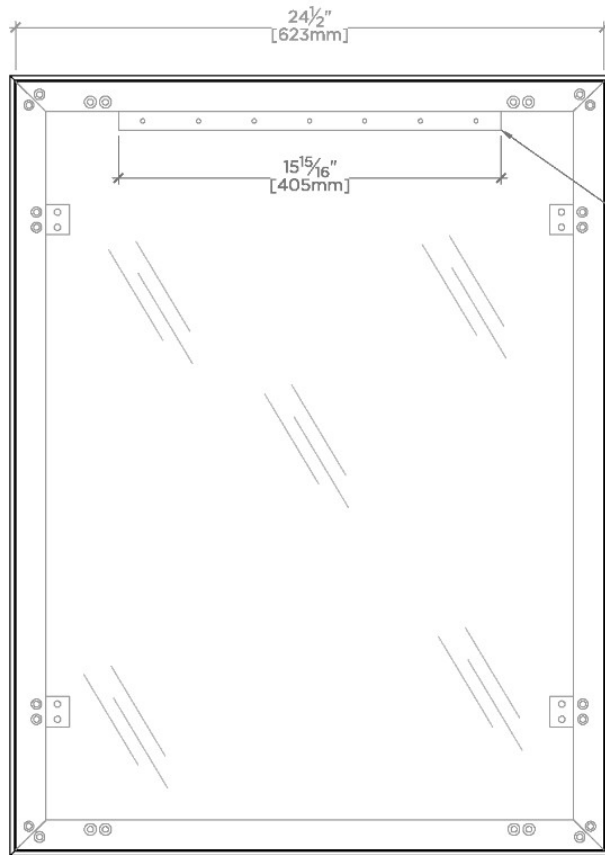

Opus

OPMR32

Opus Metal Rectangular Wall Mounted Stationary Mirror 25"
x 32 1/2" x 1 1/2"

SHOWN IN OPUS METAL RECTANGULAR WALL MOUNTED STATIONARY MIRROR 25" X 32 1/2" X 1 1/2" | OPMR32

TECHNICAL DETAILS

Depth/Width: 38 mm
Height: 821 mm
Length: 632 mm
Primary Material: Brass and Mirrored Glass

INSPIRATION

Opus incorporates a range of sophisticated aesthetic notes, with graceful curves that create a jewel-like refinement.

CODES & STANDARDS

PRODUCT FEATURES

24 7/8" x 32 5/16" x 1 1/2"

Made of Brass and Mirrored Glass

Mounts vertically or horizontally

90 lbs

CERTIFICATIONS

PRODUCT (NOTES)

Opus

OPMR32

Opus Metal Rectangular Wall Mounted Stationary Mirror 25"
x 32 1/2" x 1 1/2"

TOP VIEW

SCALE: 1 1/2"=1'-0"

FRONT VIEW

SCALE: 1 1/2"=1'-0"

SIDE VIEW

SCALE: 1 1/2"=1'-0"