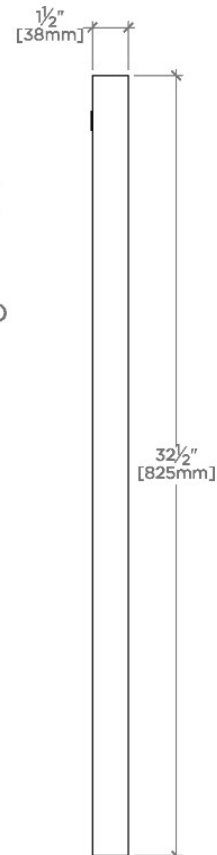

Opus

OPMR32

Opus Metal Rectangular Wall Mounted Stationary Mirror 25"
x 32 1/2" x 1 1/2"

SHOWN IN OPUS METAL RECTANGULAR WALL MOUNTED STATIONARY MIRROR 25" X 32 1/2" X 1 1/2" | OPMR32

TECHNICAL DETAILS

Depth/Width: 38 mm
Height: 821 mm
Length: 632 mm
Primary Material: Brass and Mirrored Glass

INSPIRATION

Opus incorporates a range of sophisticated aesthetic notes, with graceful curves that create a jewel-like refinement.

CODES & STANDARDS

PRODUCT FEATURES

24 7/8" x 32 5/16" x 1 1/2"

Made of Brass and Mirrored Glass

Mounts vertically or horizontally

90 lbs

CERTIFICATIONS

PRODUCT (NOTES)

Opus

OPMR32

Opus Metal Rectangular Wall Mounted Stationary Mirror 25"
x 32 1/2" x 1 1/2"

TOP VIEW

SCALE: 1 1/2"=1'-0"

FRONT VIEW

SCALE: 1 1/2"=1'-0"

SIDE VIEW

SCALE: 1 1/2"=1'-0"