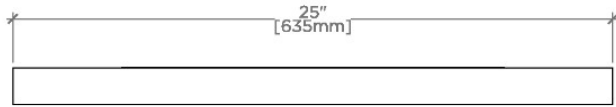

Opus

OPMR32

Opus Metal Rectangular Wall Mounted Stationary Mirror 25"
x 32 1/2" x 1 1/2"

SHOWN IN OPUS METAL RECTANGULAR WALL MOUNTED STATIONARY MIRROR 25" X 32 1/2" X 1 1/2" | OPMR32

TECHNICAL DETAILS

Depth/Width: 38 mm
Height: 821 mm
Length: 632 mm
Primary Material: Brass and Mirrored Glass

INSPIRATION

Opus incorporates a range of sophisticated aesthetic notes, with graceful curves that create a jewel-like refinement.

CODES & STANDARDS

PRODUCT FEATURES

24 7/8" x 32 5/16" x 1 1/2"

Made of Brass and Mirrored Glass

Mounts vertically or horizontally

90 lbs

CERTIFICATIONS

PRODUCT (NOTES)

Opus

OPMR32

Opus Metal Rectangular Wall Mounted Stationary Mirror 25"
x 32 1/2" x 1 1/2"

TOP VIEW

SCALE: 1 1/2"=1'-0"

FRONT VIEW

SCALE: 1 1/2"=1'-0"

SIDE VIEW

SCALE: 1 1/2"=1'-0"