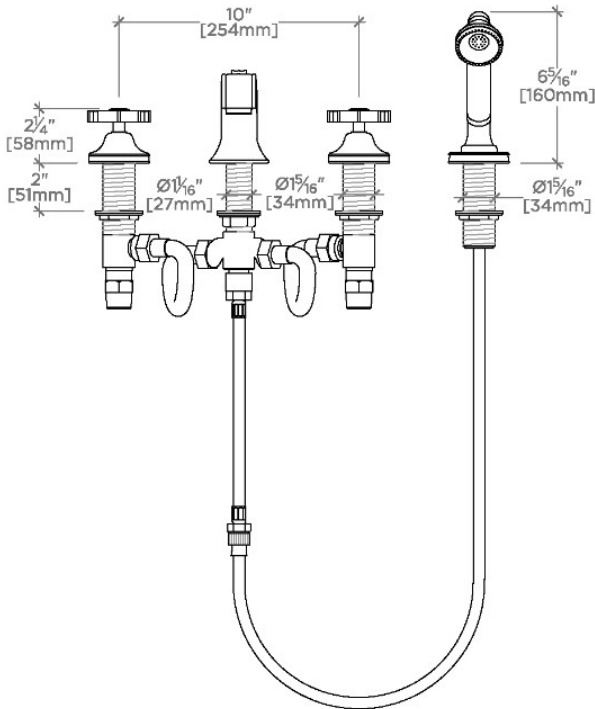

ADA Compliance: No
 Adjustable Versus Fixed Spray: Fixed Spray
 Deck Thickness Maximum: 1 11/16"
 Deck Thickness Minimum: 0"
 Depth/Width: 11"
 Diameter Of Head: 2"
 Escutcheon Primary Material: Brass
 Fittings Hole Diameter: 1 3/8"
 Flow Restriction Options: 2.5, 2.0, 1.75, 1.5, 0.92
 Handle Spread Maximum: 12"
 Handle Spread Minimum: 10"
 Handle Turn Angle: Quarter Turn
 Handshower Spray Hose Length: 79"
 Height: 6"
 Index Marking: Blank
 Inlet Connection Size: 3/4"
 Inlet Connection Type: Male NPT Adapter
 Inlet Supply Spread Maximum: 12"
 Inlet Supply Spread Minimum: 10"
 Installation Type: Deck Mounted
 Integrated Diverter: N
 Length: 13"
 Number Of Handles: Two
 Number Of Holes: Four Hole
 Pivot: N
 Primary Material: Brass
 Spout Swivel: N
 Suggested Application: Bath
 Valve Material: ceramic
 Water Pressure Maximum: 85.0 psi
 Water Pressure Minimum: 20.0 psi
 Water Pressure Recommended: 45.0 psi

PRODUCT FEATURES

Metal cross handles

Lift knob located on top of spout to divert water between tub and handshower with 2" head and adjustable spray

Solidly sized and generous in scale, decorative elements convey a sense of substance

CERTIFICATIONS

PRODUCT (NOTES)

BOULEVARD

BDTF87

Boulevard Low Profile Concealed Tub Filler With Handshower and Metal Cross Handles

TOP VIEW

SCALE: 1 1/2"=1'-0"

FRONT VIEW

SCALE: 1 1/2"=1'-0"

SIDE VIEW

SCALE: 1 1/2"=1'-0"