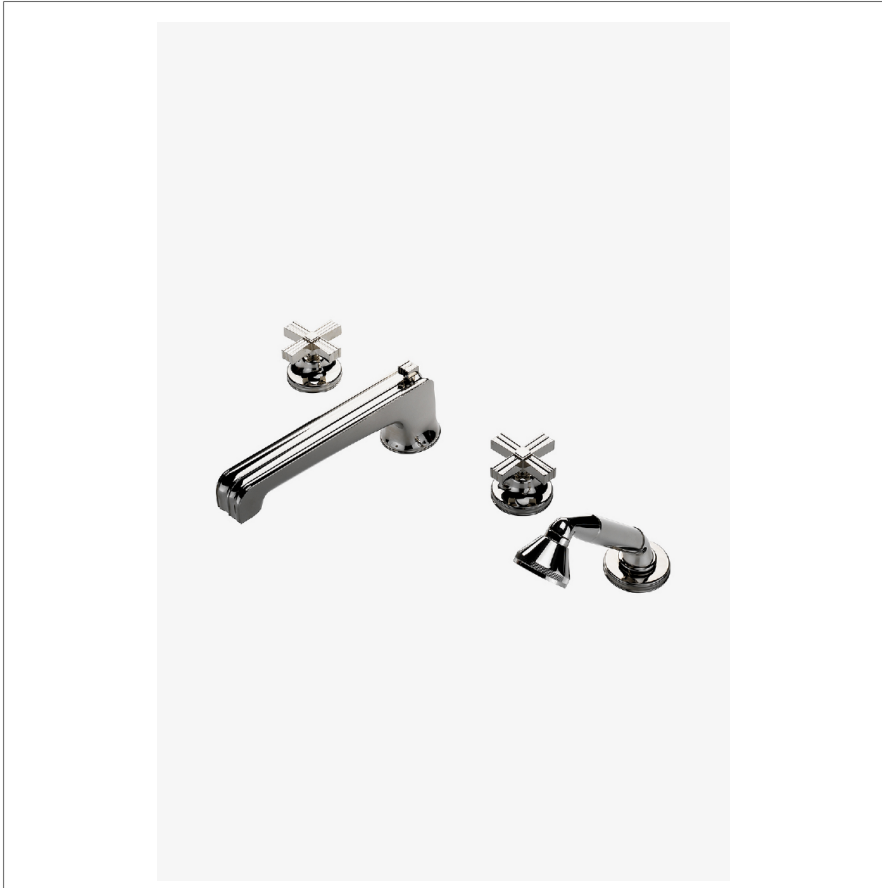

BOULEVARD

BDTF87

Boulevard Low Profile Concealed Tub Filler With Handshower and Metal Cross Handles

SHOWN IN BOULEVARD LOW PROFILE CONCEALED TUB FILLER WITH HANDSHOWER AND METAL CROSS HANDLES | BDTF87

TECHNICAL DETAILS

ADA Compliance: No
 Adjustable Versus Fixed Spray: Fixed Spray
 Deck Thickness Maximum: 1 11/16"
 Deck Thickness Minimum: 0"
 Depth/Width: 11"
 Diameter Of Head: 2"
 Escutcheon Primary Material: Brass
 Fittings Hole Diameter: 1 3/8"
 Flow Restriction Options: 2.5, 2.0, 1.75, 1.5, 0.92
 Handle Spread Maximum: 12"
 Handle Spread Minimum: 10"
 Handle Turn Angle: Quarter Turn
 Handshower Spray Hose Length: 79"
 Height: 6"
 Index Marking: Blank
 Inlet Connection Size: 3/4"
 Inlet Connection Type: Male NPT Adapter
 Inlet Supply Spread Maximum: 12"
 Inlet Supply Spread Minimum: 10"
 Installation Type: Deck Mounted
 Integrated Diverter: N
 Length: 13"
 Number Of Handles: Two
 Number Of Holes: Four Hole
 Pivot: N
 Primary Material: Brass
 Spout Swivel: N
 Suggested Application: Bath
 Valve Material: ceramic
 Water Pressure Maximum: 85.0 psi
 Water Pressure Minimum: 20.0 psi
 Water Pressure Recommended: 45.0 psi

PRODUCT FEATURES

Metal cross handles

Lift knob located on top of spout to divert water between tub and handshower with 2" head and adjustable spray

Solidly sized and generous in scale, decorative elements convey a sense of substance

CERTIFICATIONS

PRODUCT (NOTES)

BOULEVARD

BDTF87

Boulevard Low Profile Concealed Tub Filler With Handshower and Metal Cross Handles

TOP VIEW

SCALE: 1 1/2"=1'-0"

FRONT VIEW