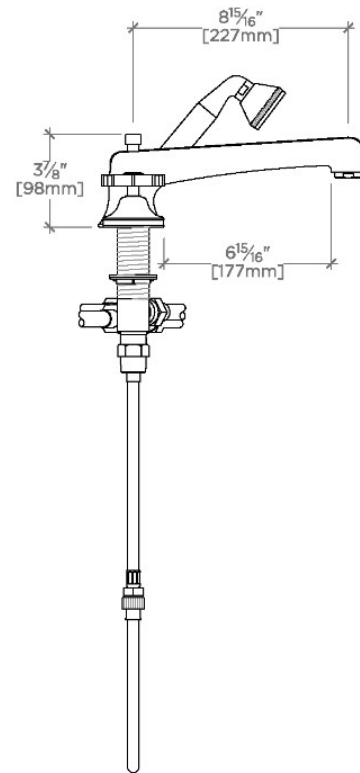

ADA Compliance: No
 Adjustable Versus Fixed Spray: Fixed Spray
 Deck Thickness Maximum: 1 11/16"
 Deck Thickness Minimum: 0"
 Depth/Width: 11"
 Diameter Of Head: 2"
 Escutcheon Primary Material: Brass
 Fittings Hole Diameter: 1 3/8"
 Flow Restriction Options: 2.5, 2.0, 1.75, 1.5, 0.92
 Handle Spread Maximum: 12"
 Handle Spread Minimum: 10"
 Handle Turn Angle: Quarter Turn
 Handshower Spray Hose Length: 79"
 Height: 6"
 Index Marking: Blank
 Inlet Connection Size: 3/4"
 Inlet Connection Type: Male NPT Adapter
 Inlet Supply Spread Maximum: 12"
 Inlet Supply Spread Minimum: 10"
 Installation Type: Deck Mounted
 Integrated Diverter: N
 Length: 13"
 Number Of Handles: Two
 Number Of Holes: Four Hole
 Pivot: N
 Primary Material: Brass
 Spout Swivel: N
 Suggested Application: Bath
 Valve Material: ceramic
 Water Pressure Maximum: 85.0 psi
 Water Pressure Minimum: 20.0 psi
 Water Pressure Recommended: 45.0 psi

PRODUCT FEATURES

Metal cross handles

Lift knob located on top of spout to divert water between tub and handshower with 2" head and adjustable spray

Solidly sized and generous in scale, decorative elements convey a sense of substance

CERTIFICATIONS

PRODUCT (NOTES)

BOULEVARD

BDTF87

Boulevard Low Profile Concealed Tub Filler With Handshower and Metal Cross Handles

TOP VIEW

SCALE: 1 1/2"=1'-0"

FRONT VIEW

SCALE: 1 1/2"=1'-0"

SIDE VIEW

SCALE: 1 1/2"=1'-0"