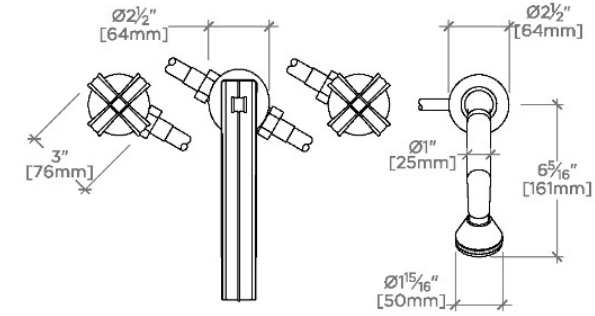

ADA Compliance: No
 Adjustable Versus Fixed Spray: Fixed Spray
 Deck Thickness Maximum: 1 11/16"
 Deck Thickness Minimum: 0"
 Depth/Width: 11"
 Diameter Of Head: 2"
 Escutcheon Primary Material: Brass
 Fittings Hole Diameter: 1 3/8"
 Flow Restriction Options: 2.5, 2.0, 1.75, 1.5, 0.92
 Handle Spread Maximum: 12"
 Handle Spread Minimum: 10"
 Handle Turn Angle: Quarter Turn
 Handshower Spray Hose Length: 79"
 Height: 6"
 Index Marking: Blank
 Inlet Connection Size: 3/4"
 Inlet Connection Type: Male NPT Adapter
 Inlet Supply Spread Maximum: 12"
 Inlet Supply Spread Minimum: 10"
 Installation Type: Deck Mounted
 Integrated Diverter: N
 Length: 13"
 Number Of Handles: Two
 Number Of Holes: Four Hole
 Pivot: N
 Primary Material: Brass
 Spout Swivel: N
 Suggested Application: Bath
 Valve Material: ceramic
 Water Pressure Maximum: 85.0 psi
 Water Pressure Minimum: 20.0 psi
 Water Pressure Recommended: 45.0 psi

PRODUCT FEATURES

Metal cross handles

Lift knob located on top of spout to divert water between tub and handshower with 2" head and adjustable spray

Solidly sized and generous in scale, decorative elements convey a sense of substance

CERTIFICATIONS

PRODUCT (NOTES)

BOULEVARD

BDTF87

Boulevard Low Profile Concealed Tub Filler With Handshower and Metal Cross Handles

TOP VIEW

SCALE: 1 1/2"=1'-0"

FRONT VIEW

SCALE: 1 1/2"=1'-0"

SIDE VIEW

SCALE: 1 1/2"=1'-0"