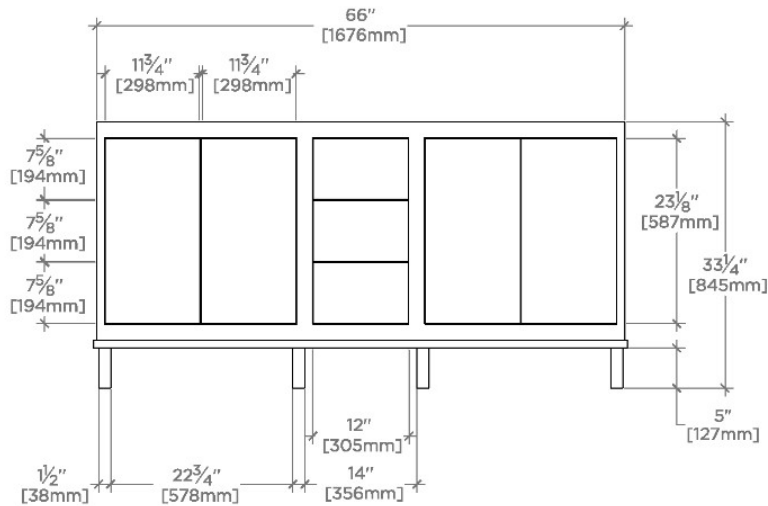

Alta

100645

Alta Double Vanity with Square Legs 66" x 22" x 33 1/4"

SHOWN IN ALTA DOUBLE VANITY WITH SQUARE LEGS 66" X 22" X 33 1/4" | 100645

TECHNICAL DETAILS

ADA Compliance: No
Adjustable Levelers Feet: N
Bowl Shape: Oval
Depth To Overflow: 114 mm
Drain Hole Depth: 44 mm
Drain Hole Diameter: 44 mm
Fittings Hole Depth: 32 mm
Fittings Hole Diameter: 35 mm
Overflow Opening: Yes
Primary Material: Wood
Sink Visibility: N

Stocked in Clear Oak Finish

Available with sink and slab top: use ALVN12

CERTIFICATIONS

PRODUCT (NOTES)

WATERWORKS

Alta

100645

Alta Double Vanity with Square Legs 66" x 22" x 33 1/4"

TOP VIEW

SCALE: 1/2"=1'-0"

FRONT VIEW

SCALE: 1/2"=1'-0"

SIDE VIEW

SCALE: 1/2"=1'-0"