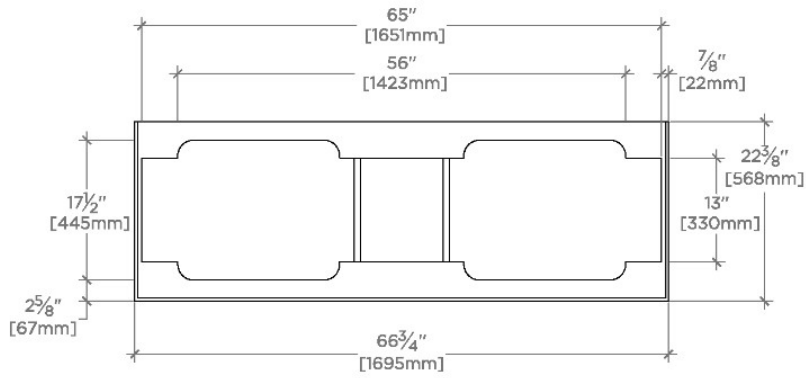

Alta

100645

Alta Double Vanity with Square Legs 66" x 22" x 33 1/4"

SHOWN IN ALTA DOUBLE VANITY WITH SQUARE LEGS 66" X 22" X 33 1/4" | 100645

TECHNICAL DETAILS

ADA Compliance: No
Adjustable Levelers Feet: N
Bowl Shape: Oval
Depth To Overflow: 114 mm
Drain Hole Depth: 44 mm
Drain Hole Diameter: 44 mm
Fittings Hole Depth: 32 mm
Fittings Hole Diameter: 35 mm
Overflow Opening: Yes
Primary Material: Wood
Sink Visibility: N

Stocked in Clear Oak Finish

Available with sink and slab top: use ALVN12

CERTIFICATIONS

PRODUCT (NOTES)

WATERWORKS

Alta

100645

Alta Double Vanity with Square Legs 66" x 22" x 33 1/4"

TOP VIEW

SCALE: 1/2"=1'-0"

FRONT VIEW

SCALE: 1/2"=1'-0"

SIDE VIEW

SCALE: 1/2"=1'-0"