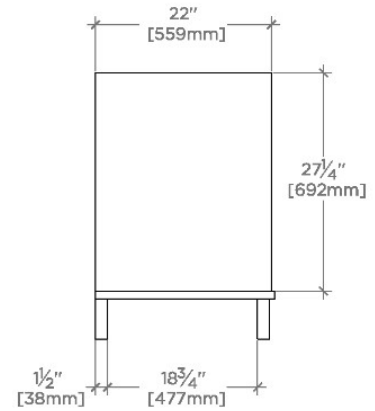

Alta

100645

Alta Double Vanity with Square Legs 66" x 22" x 33 1/4"

SHOWN IN ALTA DOUBLE VANITY WITH SQUARE LEGS 66" X 22" X 33 1/4" | 100645

TECHNICAL DETAILS

ADA Compliance: No
Adjustable Levelers Feet: N
Bowl Shape: Oval
Depth To Overflow: 114 mm
Drain Hole Depth: 44 mm
Drain Hole Diameter: 44 mm
Fittings Hole Depth: 32 mm
Fittings Hole Diameter: 35 mm
Overflow Opening: Yes
Primary Material: Wood
Sink Visibility: N

Stocked in Clear Oak Finish

Available with sink and slab top: use ALVN12

CERTIFICATIONS

PRODUCT (NOTES)

WATERWORKS

Alta

100645

Alta Double Vanity with Square Legs 66" x 22" x 33 1/4"

TOP VIEW

SCALE: 1/2"=1'-0"

FRONT VIEW

SCALE: 1/2"=1'-0"

SIDE VIEW

SCALE: 1/2"=1'-0"