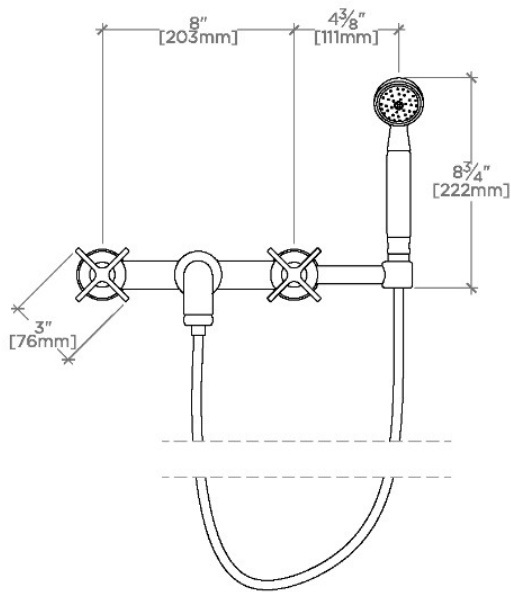

### PRODUCT FEATURES

Features All Metal Cross Handles

Diverter handle allows bather to move water from spout to handshower

The Handshower offers a fixed spray pattern

Stocked in Chrome, Nickel and Brass

Unrestricted flow for tub spout. Handshower available in 1.75gpm (6.6L/min) flow rate

## Ludlow

LD20XT

Ludlow Wall Mounted Exposed Tub Filler with Handshower and Cross Handles

TOP VIEW

SCALE: 1/2"=1'-0"

FRONT VIEW

SCALE: 1/2"=1'-0"

SIDE VIEW

SCALE: 1/2"=1'-0"