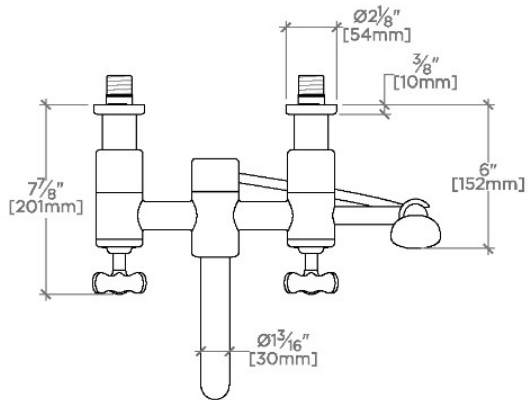

### PRODUCT FEATURES

Features All Metal Cross Handles

Diverter handle allows bather to move water from spout to handshower

The Handshower offers a fixed spray pattern

Stocked in Chrome, Nickel and Brass

Unrestricted flow for tub spout. Handshower available in 1.75gpm (6.6L/min) flow rate

## Ludlow

LD20XT

Ludlow Wall Mounted Exposed Tub Filler with Handshower and Cross Handles

TOP VIEW

SCALE: 1/2"=1'-0"

FRONT VIEW

SCALE: 1/2"=1'-0"

SIDE VIEW

SCALE: 1/2"=1'-0"