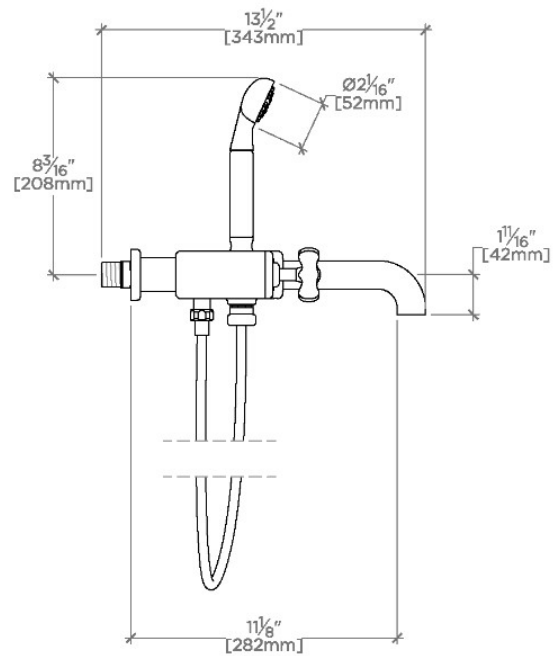

### PRODUCT FEATURES

Features All Metal Cross Handles

Diverter handle allows bather to move water from spout to handshower

The Handshower offers a fixed spray pattern

Stocked in Chrome, Nickel and Brass

Unrestricted flow for tub spout. Handshower available in 1.75gpm (6.6L/min) flow rate

## Ludlow

LD20XT

Ludlow Wall Mounted Exposed Tub Filler with Handshower and Cross Handles

TOP VIEW

SCALE: 1/2"=1'-0"

FRONT VIEW

SCALE: 1/2"=1'-0"

SIDE VIEW

SCALE: 1/2"=1'-0"