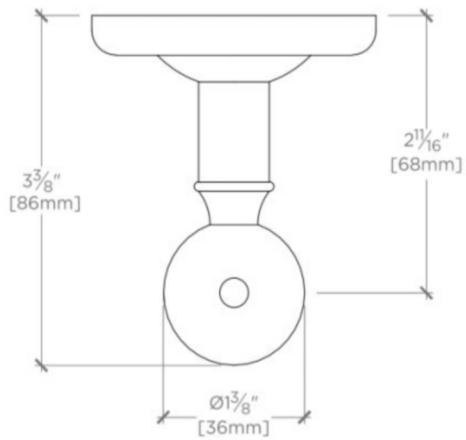

### TECHNICAL DETAILS

Escutcheon Primary Material: Brass  
Depth / Width: 86 mm  
Height: 71 mm  
Length: 71 mm  
Primary Material: Brass  
Suggested Application: Bath

### PRODUCT FEATURES

Wall Mounted

Stocked in Nickel, Chrome and Unlacquered Brass

REGULATOR

RGRH01

Regulator Robe Hook

TOP VIEW

SCALE: 6"=1'-0"

ISO VIEW

SCALE: 6"=1'-0"

FRONT VIEW

SCALE: 6"=1'-0"

SIDE VIEW

SCALE: 6"=1'-0"