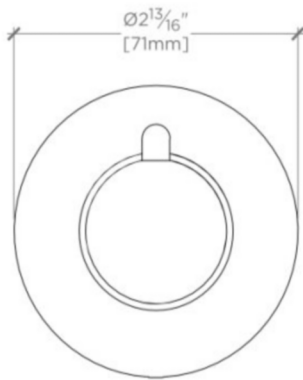

### TECHNICAL DETAILS

Escutcheon Primary Material: Brass  
Depth / Width: 86 mm  
Height: 71 mm  
Length: 71 mm  
Primary Material: Brass  
Suggested Application: Bath

### PRODUCT FEATURES

Wall Mounted

Stocked in Nickel, Chrome and Unlacquered Brass

REGULATOR

RGRH01

Regulator Robe Hook

TOP VIEW

SCALE: 6"=1'-0"

ISO VIEW

SCALE: 6"=1'-0"

FRONT VIEW

SCALE: 6"=1'-0"

SIDE VIEW

SCALE: 6"=1'-0"