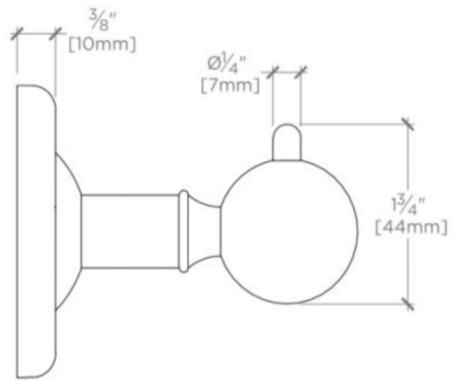

### TECHNICAL DETAILS

Escutcheon Primary Material: Brass  
Depth / Width: 86 mm  
Height: 71 mm  
Length: 71 mm  
Primary Material: Brass  
Suggested Application: Bath

### PRODUCT FEATURES

Wall Mounted

Stocked in Nickel, Chrome and Unlacquered Brass

REGULATOR

RGRH01

Regulator Robe Hook

TOP VIEW

SCALE: 6"=1'-0"

ISO VIEW

SCALE: 6"=1'-0"

FRONT VIEW

SCALE: 6"=1'-0"

SIDE VIEW

SCALE: 6"=1'-0"