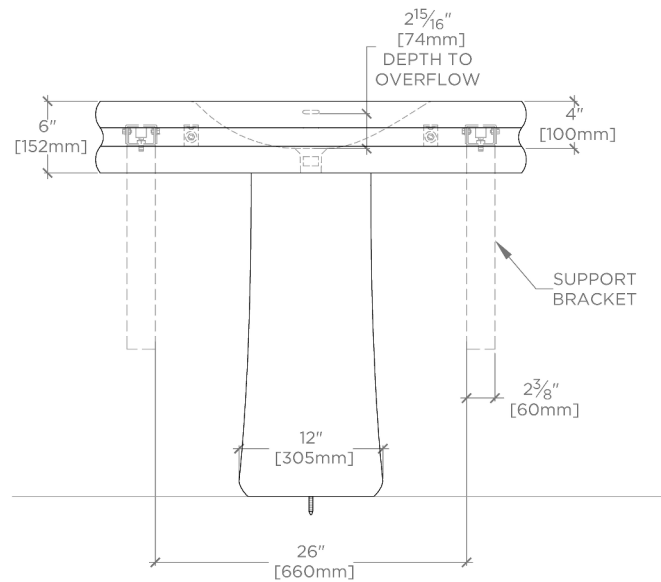

## CNCP08

Centuria Lavabo mural en marbre 91 cm x 50 cm x 15 cm et piédestal conique 30 cm x 19 cm x 67 cm

TOP VIEW

SCALE: 3/4"=1'-0"

FRONT VIEW

SCALE: 3/4"=1'-0"

REQUIRED MOUNTING HARDWARE (SOLD SEPARATELY)

SIDE VIEW

SCALE: 3/4"=1'-0"