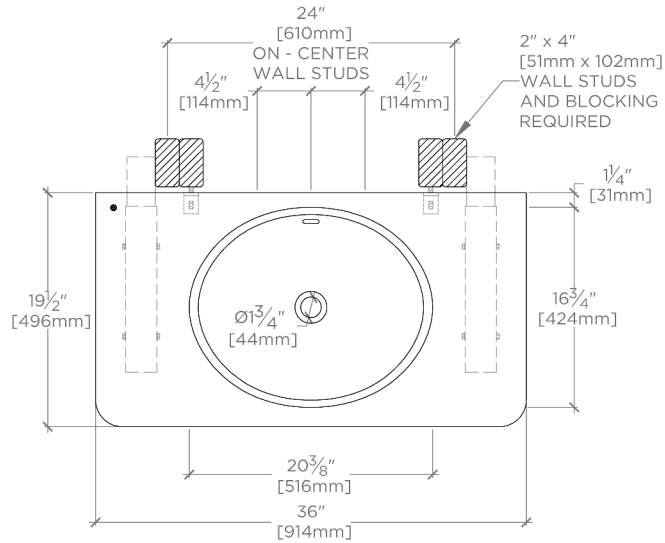

## CNCP08

Centuria Lavabo mural en marbre 91 cm x 50 cm x 15 cm et piédestal conique 30 cm x 19 cm x 67 cm

TOP VIEW

SCALE: 3/4"=1'-0"

FRONT VIEW

SCALE: 3/4"=1'-0"

REQUIRED MOUNTING HARDWARE (SOLD SEPARATELY)

SIDE VIEW

SCALE: 3/4"=1'-0"