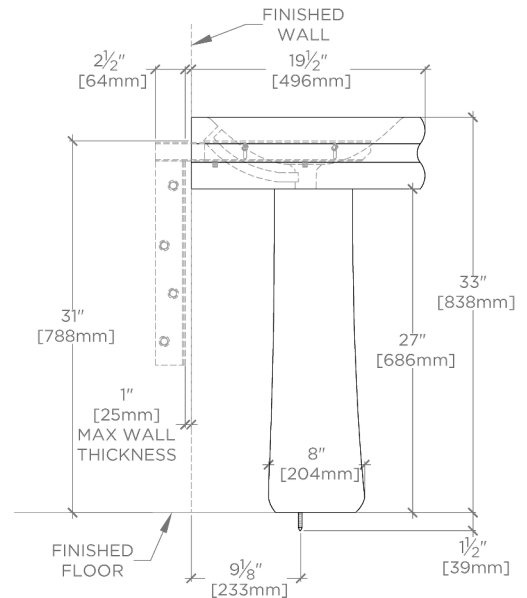

## CNCP08

Centuria Lavabo mural en marbre 91 cm x 50 cm x 15 cm et piédestal conique 30 cm x 19 cm x 67 cm

TOP VIEW

SCALE: 3/4"=1'-0"

FRONT VIEW

SCALE: 3/4"=1'-0"

REQUIRED MOUNTING HARDWARE (SOLD SEPARATELY)

STYLE: 106801

DESCRIPTION: UNIVERSAL PAIR (L/R) 18" STAINLESS STEEL ADJUSTABLE CONCEALED SUPPORT BRACKETS, WALL SUPPORT BRACKETS AND HARDWARE FOR WALL MOUNTED STONE SINK.

NOTE: THE SINK WILL BE SUPPORTED BY THE BRACKETS AND NOT THE PEDESTAL. ENSURE THE SINK IS NOT RESTING ON THE PEDESTAL TO AVOID DAMAGE.

SIDE VIEW

SCALE: 3/4"=1'-0"