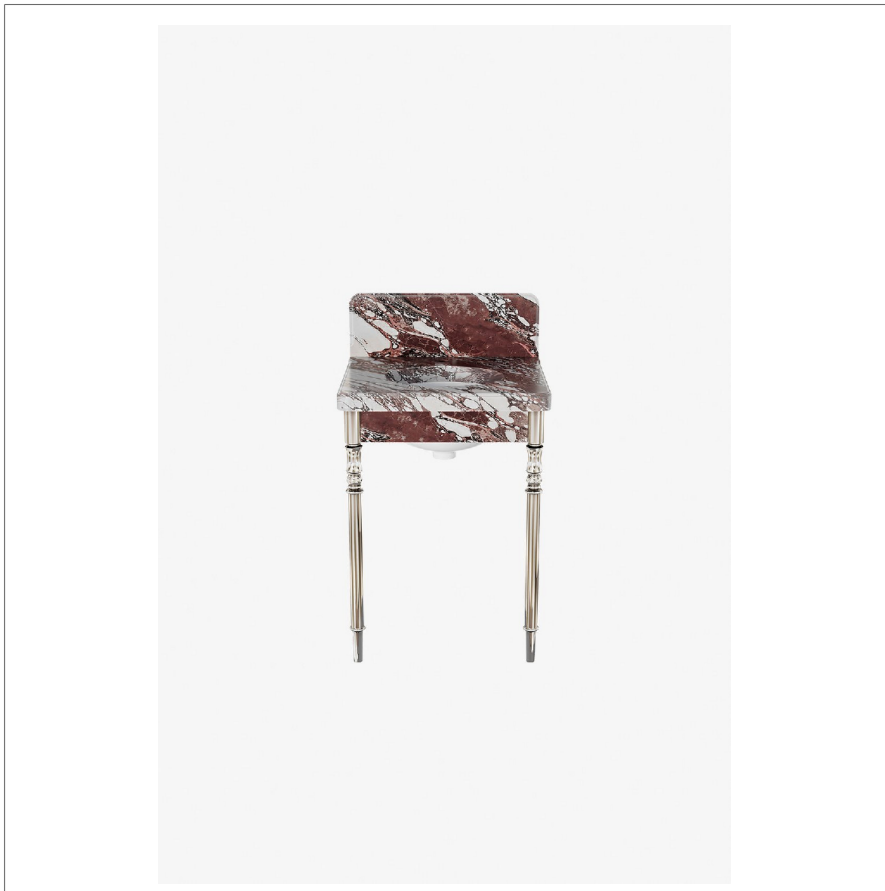

LEGACY

LEWS24

Legacy Single Turned two legs with MRLVHU Sink and 24"
5CM Reverse Ogee Slab and Backsplash and Marble APRON

SHOWN IN LEGACY SINGLE TURNED TWO LEGS WITH MRLVHU SINK AND 24" 5CM REVERSE OGEE SLAB AND BACKSPLASH AND MARBLE APRON | LEWS24

TECHNICAL DETAILS

ADA Compliance: No
Adjustable Levelers Feet: N
Leg Material: Metal
Number Of Legs: Four
Primary Material: Brass
Sink Visibility: N

INSPIRATION

Crafted from turned brass, Legacy offers a versatile and sophisticated look that's grounded in tradition. Solid brass legs, modeled on classical Regency styles, attach seamlessly to the stone countertop or carved sink.

CODES & STANDARDS

PRODUCT FEATURES

Solid Brass

5CM marble top in the Waterworks Cut

Packages available in Brass and Nickel

Includes sink and choice of 5CM stone top in one of our 8 standard offerings

CERTIFICATIONS

SCALE: 3/4"=1'-0"

SIDE VIEW

SCALE: 3/4"=1'-0"