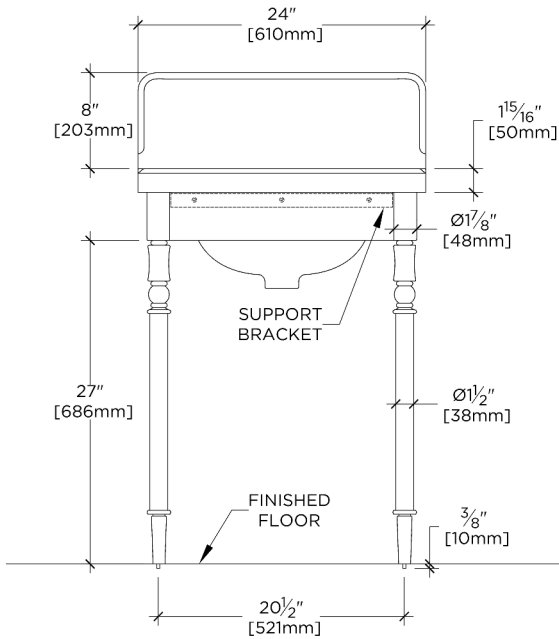

PRODUCT (NOTES)

WATERWORKS

LEGACY

LEWS24

Legacy Single Turned two legs with MRLVHU Sink and 24"
5CM Reverse Ogee Slab and Backsplash and Marble APRON

TOP VIEW

SCALE: 3/4"=1'-0"

FRONT VIEW

SCALE: 3/4"=1'-0"

SIDE VIEW

SCALE: 3/4"=1'-0"