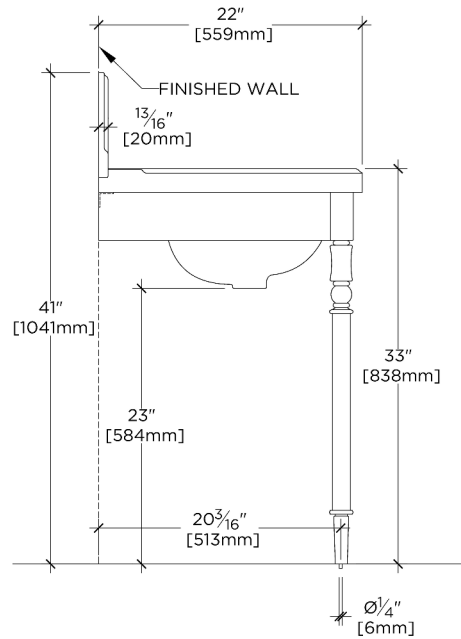

CODES & STANDARDS

PRODUCT FEATURES

Solid Brass

5CM marble top in the Waterworks Cut

Packages available in Brass and Nickel

Includes sink and choice of 5CM stone top in one of our 8 standard offerings

CERTIFICATIONS

PRODUCT (NOTES)

WATERWORKS

LEGACY

LEWS24

Legacy Single Turned two legs with MRLVHU Sink and 24"
5CM Reverse Ogee Slab and Backsplash and Marble APRON

TOP VIEW

SCALE: 3/4"=1'-0"

FRONT VIEW

SCALE: 3/4"=1'-0"

SIDE VIEW

SCALE: 3/4"=1'-0"