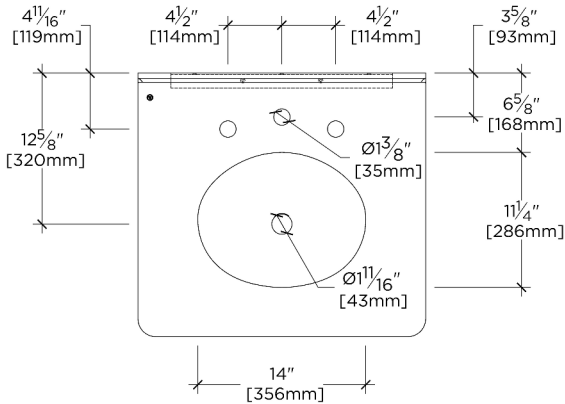

CODES & STANDARDS

PRODUCT FEATURES

Solid Brass

5CM marble top in the Waterworks Cut

Packages available in Brass and Nickel

Includes sink and choice of 5CM stone top in one of our 8 standard offerings

CERTIFICATIONS

PRODUCT (NOTES)

WATERWORKS

LEGACY

LEWS24

Legacy Single Turned two legs with MRLVHU Sink and 24"
5CM Reverse Ogee Slab and Backsplash and Marble APRON

TOP VIEW

SCALE: 3/4"=1'-0"

FRONT VIEW

SCALE: 3/4"=1'-0"

SIDE VIEW

SCALE: 3/4"=1'-0"