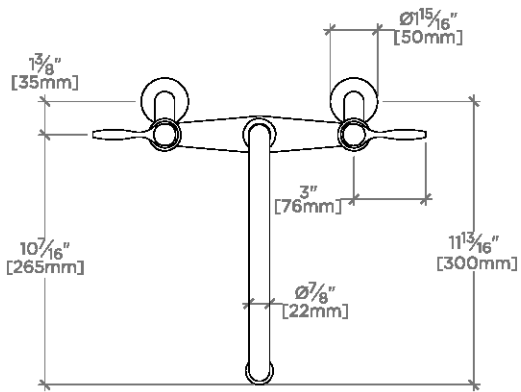

Easton

EAKM02

Easton Classic Two Hole Bridge Gooseneck Kitchen Faucet,
Metal Lever Handles

SHOWN IN EASTON CLASSIC TWO HOLE BRIDGE GOOSENECK KITCHEN FAUCET, METAL LEVER HANDLES | EAKM02

TECHNICAL DETAILS

ADA Compliance: Yes
 Adjustable Versus Fixed Spray: Fixed Spray
 Deck Thickness Maximum: 32 mm
 Deck Thickness Minimum: 0 mm
 Depth/Width: 337 mm
 Escutcheon Primary Material: Brass
 Fittings Hole Diameter: 25 mm
 Flow Restriction Options: 1.75, 1.5, 1.0
 Handle Spread Maximum: 200 mm
 Handle Spread Minimum: 200 mm
 Handle Turn Angle: Quarter Turn
 Height: 406 mm
 Index Color Finish And Material: White Porcelain
 Index Marking: Hot/Cold
 Inlet Connection Size: 1/2"
 Inlet Connection Type: Straight Male Threads
 Inlet Supply Spread Maximum: 276 mm
 Inlet Supply Spread Minimum: 124 mm
 Integrated Diverter: N
 Length: 343 mm
 Number Of Handles: Two
 Number Of Holes: Two Hole
 Primary Material: Brass
 Restricted Maximum Flow Rate: 8.3 liters/min
 Spout Swivel: Y
 Spray Included In Unit: N
 Suggested Application: Bar, Kitchen, Laundry
 Valve Material: Ceramic
 Water Pressure Maximum: 6.0 bar
 Water Pressure Minimum: 1.5 bar
 Water Pressure Recommended: 3.0 bar

Easton is our most comprehensive fittings family.

Easton has a clean-lined utilitarian profile, with a slightly elongated spout.

Standard flow rate is 2.2gpm (8.3 L/min) and State of California requires a maximum of 1.8gpm(6.8 L/min). Also available in other flow options. Contact a sales associate for details.

CERTIFICATIONS

PRODUCT (NOTES)

Spray sold separately

Easton

EAKM02

Easton Classic Two Hole Bridge Gooseneck Kitchen Faucet,
Metal Lever Handles

TOP VIEW

SCALE: 1/2"=1'-0"

FRONT VIEW

SCALE: 1/2"=1'-0"

SIDE VIEW

SCALE: 1/2"=1'-0"