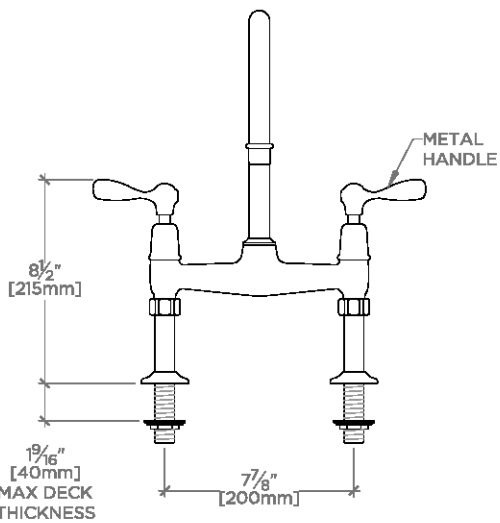

Easton

EAKM02

Easton Classic Two Hole Bridge Gooseneck Kitchen Faucet,
Metal Lever Handles

SHOWN IN EASTON CLASSIC TWO HOLE BRIDGE GOOSENECK KITCHEN FAUCET, METAL LEVER HANDLES | EAKM02

TECHNICAL DETAILS

ADA Compliance: Yes
 Adjustable Versus Fixed Spray: Fixed Spray
 Deck Thickness Maximum: 32 mm
 Deck Thickness Minimum: 0 mm
 Depth/Width: 337 mm
 Escutcheon Primary Material: Brass
 Fittings Hole Diameter: 25 mm
 Flow Restriction Options: 1.75, 1.5, 1.0
 Handle Spread Maximum: 200 mm
 Handle Spread Minimum: 200 mm
 Handle Turn Angle: Quarter Turn
 Height: 406 mm
 Index Color Finish And Material: White Porcelain
 Index Marking: Hot/Cold
 Inlet Connection Size: 1/2"
 Inlet Connection Type: Straight Male Threads
 Inlet Supply Spread Maximum: 276 mm
 Inlet Supply Spread Minimum: 124 mm
 Integrated Diverter: N
 Length: 343 mm
 Number Of Handles: Two
 Number Of Holes: Two Hole
 Primary Material: Brass
 Restricted Maximum Flow Rate: 8.3 liters/min
 Spout Swivel: Y
 Spray Included In Unit: N
 Suggested Application: Bar, Kitchen, Laundry
 Valve Material: Ceramic
 Water Pressure Maximum: 6.0 bar
 Water Pressure Minimum: 1.5 bar
 Water Pressure Recommended: 3.0 bar

Easton is our most comprehensive fittings family.

Easton has a clean-lined utilitarian profile, with a slightly elongated spout.

Standard flow rate is 2.2gpm (8.3 L/min) and State of California requires a maximum of 1.8gpm(6.8 L/min). Also available in other flow options. Contact a sales associate for details.

CERTIFICATIONS

PRODUCT (NOTES)

Spray sold separately

Easton

EAKM02

Easton Classic Two Hole Bridge Gooseneck Kitchen Faucet,
Metal Lever Handles

TOP VIEW

SCALE: 1/2"=1'-0"

FRONT VIEW

SCALE: 1/2"=1'-0"

SIDE VIEW

SCALE: 1/2"=1'-0"