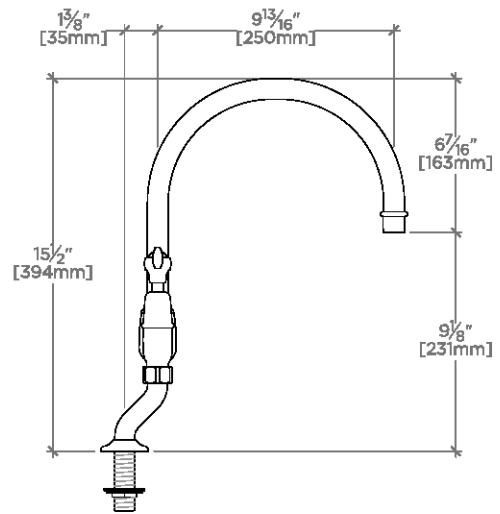

Easton

EAKM02

Easton Classic Two Hole Bridge Gooseneck Kitchen Faucet,
Metal Lever Handles

SHOWN IN EASTON CLASSIC TWO HOLE BRIDGE GOOSENECK KITCHEN FAUCET, METAL LEVER HANDLES | EAKM02

TECHNICAL DETAILS

ADA Compliance: Yes
 Adjustable Versus Fixed Spray: Fixed Spray
 Deck Thickness Maximum: 32 mm
 Deck Thickness Minimum: 0 mm
 Depth/Width: 337 mm
 Escutcheon Primary Material: Brass
 Fittings Hole Diameter: 25 mm
 Flow Restriction Options: 1.75, 1.5, 1.0
 Handle Spread Maximum: 200 mm
 Handle Spread Minimum: 200 mm
 Handle Turn Angle: Quarter Turn
 Height: 406 mm
 Index Color Finish And Material: White Porcelain
 Index Marking: Hot/Cold
 Inlet Connection Size: 1/2"
 Inlet Connection Type: Straight Male Threads
 Inlet Supply Spread Maximum: 276 mm
 Inlet Supply Spread Minimum: 124 mm
 Integrated Diverter: N
 Length: 343 mm
 Number Of Handles: Two
 Number Of Holes: Two Hole
 Primary Material: Brass
 Restricted Maximum Flow Rate: 8.3 liters/min
 Spout Swivel: Y
 Spray Included In Unit: N
 Suggested Application: Bar, Kitchen, Laundry
 Valve Material: Ceramic
 Water Pressure Maximum: 6.0 bar
 Water Pressure Minimum: 1.5 bar
 Water Pressure Recommended: 3.0 bar

Easton is our most comprehensive fittings family.

Easton has a clean-lined utilitarian profile, with a slightly elongated spout.

Standard flow rate is 2.2gpm (8.3 L/min) and State of California requires a maximum of 1.8gpm(6.8 L/min). Also available in other flow options. Contact a sales associate for details.

CERTIFICATIONS

PRODUCT (NOTES)

Spray sold separately

Easton

EAKM02

Easton Classic Two Hole Bridge Gooseneck Kitchen Faucet,
Metal Lever Handles

TOP VIEW

SCALE: 1/2"=1'-0"

FRONT VIEW

SCALE: 1/2"=1'-0"

SIDE VIEW

SCALE: 1/2"=1'-0"