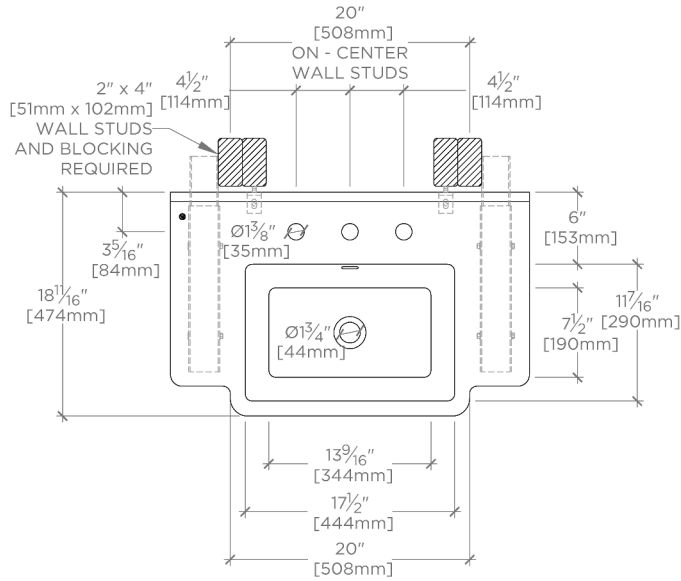

TECHNICAL DETAILS

Depth To Overflow: 2 1/2"
Drain Hole Depth: 1 7/8"
Drain Hole Diameter: 1 3/4"
Drain Style: Center Drain
Fittings Hole Diameter: 1 3/8"
Overflow Opening: Yes

INSPIRATION

Marbella exemplifies angular refinement through sculptural square forms that showcase fine stone's beauty, while gently softened edges exude quiet sophistication. The design's ample deck makes it equally suited for powder or primary baths.

CODES & STANDARDS

PRODUCT FEATURES

Designed by and exclusive to Waterworks

Sourced and made in Italy

Carved from a solid block of stone. Packaged item weight: 229 lbs

Comes pre-cut for deck-mounted faucet and handles

Features an integrated overflow

CERTIFICATIONS

PRODUCT (NOTES)

WATERWORKS

MARBELLA

MBCS15

Marbella Deck Mounted Marble Lavatory Sink 30" x 18 3/4" x 6" with 30" x 8" x 3/4" Backsplash

REQUIRED MOUNTING HARDWARE (SOLD SEPARATELY)

STYLE: 106801

DESCRIPTION: UNIVERSAL PAIR (L/R) 18" STAINLESS STEEL ADJUSTABLE CONCEALED SUPPORT BRACKETS, WALL SUPPORT BRACKETS AND HARDWARE FOR WALL MOUNTED STONE SINK.