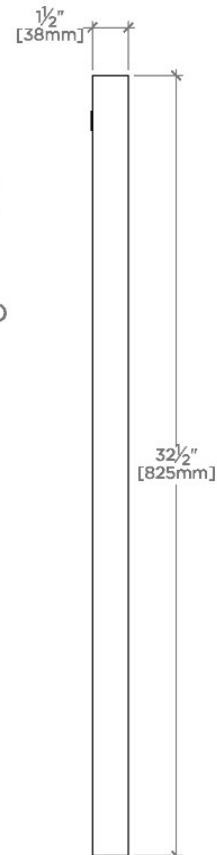

## OPUS

OPMR32

Opus Metal Rectangular Wall Mounted Stationary Mirror 25"  
x 32 1/2" x 1 1/2"

SHOWN IN OPUS METAL RECTANGULAR WALL MOUNTED STATIONARY MIRROR 25" X 32 1/2" X 1 1/2" | OPMR32

### TECHNICAL DETAILS

Depth/Width: 1 1/2"  
Height: 32 5/16"  
Length: 24 7/8"  
Primary Material: Brass and Mirrored Glass

### PRODUCT FEATURES

24 7/8" x 32 5/16" x 1 1/2"

Made of Brass and Mirrored Glass

Mounts vertically or horizontally

90 lbs

## OPMR32

Opus Metal Rectangular Wall Mounted Stationary Mirror 25"  
x 32 1/2" x 1 1/2"

TOP VIEW

SCALE: 1/2"=1'-0"

FRONT VIEW

SCALE: 1/2"=1'-0"

SUPPORT  
BRACKET  
AND  
SCREWS  
PROVIDED

SIDE VIEW