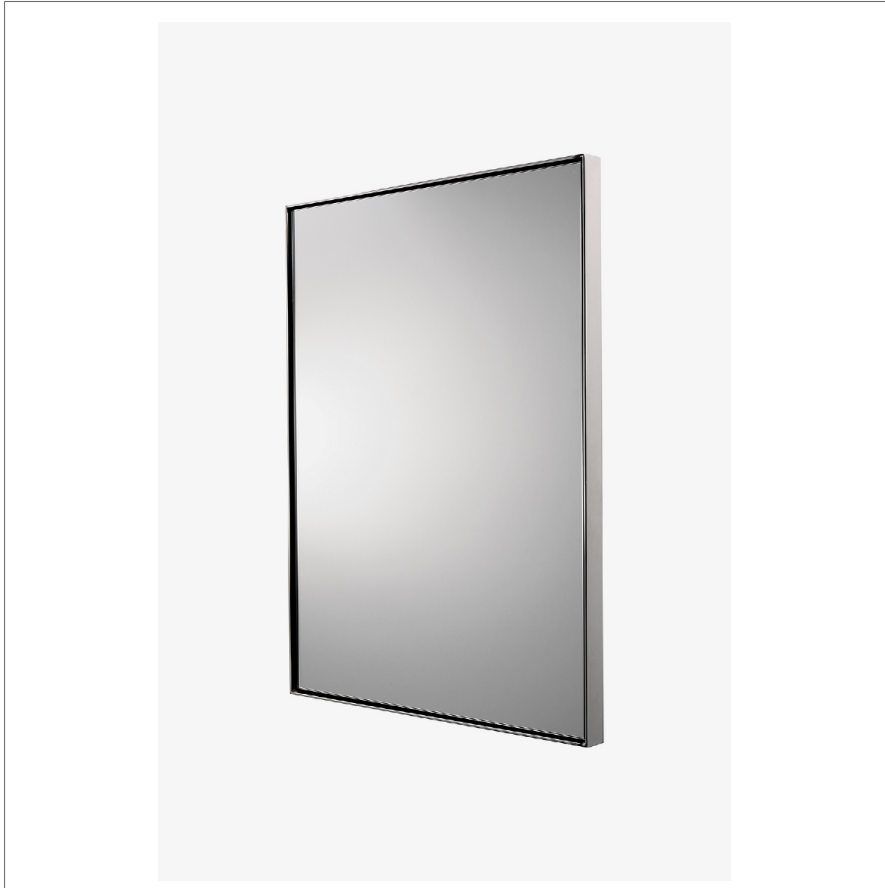

## OPUS

OPMR32

Opus Metal Rectangular Wall Mounted Stationary Mirror 25"  
x 32 1/2" x 1 1/2"

SHOWN IN OPUS METAL RECTANGULAR WALL MOUNTED STATIONARY MIRROR 25" X 32 1/2" X 1 1/2" | OPMR32

### TECHNICAL DETAILS

Depth/Width: 1 1/2"  
Height: 32 5/16"  
Length: 24 7/8"  
Primary Material: Brass and Mirrored Glass

### PRODUCT FEATURES

24 7/8" x 32 5/16" x 1 1/2"

Made of Brass and Mirrored Glass

Mounts vertically or horizontally

90 lbs

## OPMR32

Opus Metal Rectangular Wall Mounted Stationary Mirror 25"  
x 32 1/2" x 1 1/2"

TOP VIEW

SCALE: 1/2"=1'-0"

FRONT VIEW

SCALE: 1/2"=1'-0"

SUPPORT  
BRACKET  
AND  
SCREWS  
PROVIDED

SIDE VIEW