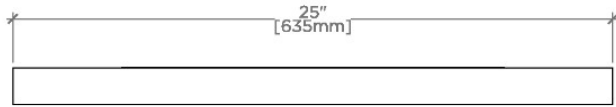

OPUS

OPMR32

Opus Metal Rectangular Wall Mounted Stationary Mirror 25"
x 32 1/2" x 1 1/2"

TOP VIEW

SCALE: 1/2"=1'-0"