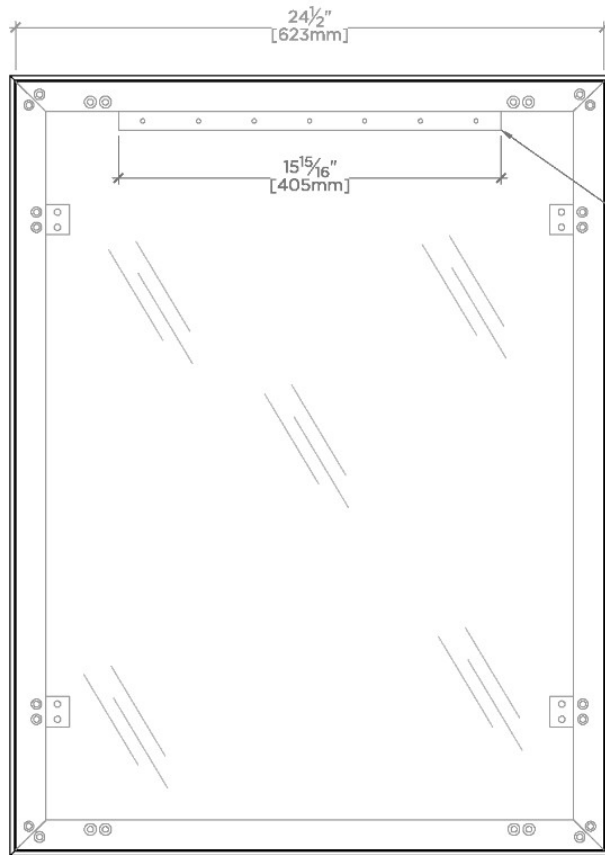

## OPUS

OPMR32

Opus Metal Rectangular Wall Mounted Stationary Mirror 25"  
x 32 1/2" x 1 1/2"

SHOWN IN OPUS METAL RECTANGULAR WALL MOUNTED STATIONARY MIRROR 25" X 32 1/2" X 1 1/2" | OPMR32

### TECHNICAL DETAILS

Depth/Width: 1 1/2"  
Height: 32 5/16"  
Length: 24 7/8"  
Primary Material: Brass and Mirrored Glass

### PRODUCT FEATURES

24 7/8" x 32 5/16" x 1 1/2"

Made of Brass and Mirrored Glass

Mounts vertically or horizontally

90 lbs

## OPMR32

Opus Metal Rectangular Wall Mounted Stationary Mirror 25"  
x 32 1/2" x 1 1/2"

TOP VIEW

SCALE: 1/2"=1'-0"

FRONT VIEW

SCALE: 1/2"=1'-0"

SUPPORT  
BRACKET  
AND  
SCREWS  
PROVIDED

SIDE VIEW