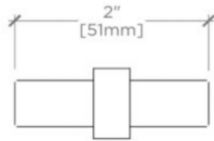

PINNACLE

Pinnacle 2" Pull

PAHW02

SHOWN IN PINNACLE 2" PULL | PAHW02

TECHNICAL DETAILS

Length: 51 mm
Primary Material: Brass

INSPIRATION

Pinnacle is a simple bar pull with a sophisticated sense of style and refinement. The structured design mixed with bold scale make it very adaptable.

PRODUCT FEATURES

Solid Brass
Machined
Hand-polished
Includes fixing screws

PRODUCT (NOTES)

Replacement Screws available

PINNACLE

Pinnacle 2" Pull

PAHW02

MOUNTING HARDWARE INCLUDED		
STYLE #	DESCRIPTION	QTY
998771	Service Parts M4x50 Mild Steel Pozi/Slot Washer Head Break Off Screw	1

TOP VIEW SCALE: 6"=1'-0"

FRONT VIEW SCALE: 6"=1'-0"

SIDE VIEW SCALE: 6"=1'-0"