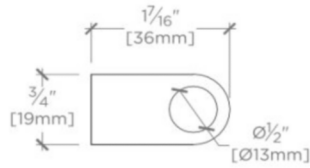

PINNACLE

Pinnacle 2" Pull

PAHW02

SHOWN IN PINNACLE 2" PULL | PAHW02

TECHNICAL DETAILS

Length: 51 mm
Primary Material: Brass

INSPIRATION

Pinnacle is a simple bar pull with a sophisticated sense of style and refinement. The structured design mixed with bold scale make it very adaptable.

PRODUCT FEATURES

Solid Brass
Machined
Hand-polished
Includes fixing screws

PRODUCT (NOTES)

Replacement Screws available

PINNACLE

Pinnacle 2" Pull

PAHW02

MOUNTING HARDWARE INCLUDED		
STYLE #	DESCRIPTION	QTY
998771	Service Parts M4x50 Mild Steel Pozi/Slot Washer Head Break Off Screw	1

TOP VIEW SCALE: 6"=1'-0"

FRONT VIEW SCALE: 6"=1'-0"

SIDE VIEW SCALE: 6"=1'-0"