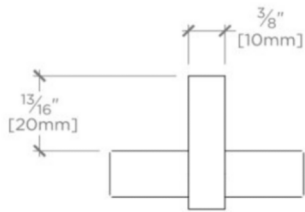

PINNACLE

Pinnacle 2" Pull

PAHW02

SHOWN IN PINNACLE 2" PULL | PAHW02

TECHNICAL DETAILS

Length: 51 mm
Primary Material: Brass

INSPIRATION

Pinnacle is a simple bar pull with a sophisticated sense of style and refinement. The structured design mixed with bold scale make it very adaptable.

PRODUCT FEATURES

Solid Brass
Machined
Hand-polished
Includes fixing screws

PRODUCT (NOTES)

Replacement Screws available

PINNACLE

Pinnacle 2" Pull

PAHW02

MOUNTING HARDWARE INCLUDED		
STYLE #	DESCRIPTION	QTY
998771	Service Parts M4x50 Mild Steel Pozi/Slot Washer Head Break Off Screw	1

TOP VIEW SCALE: 6"=1'-0"

FRONT VIEW SCALE: 6"=1'-0"

SIDE VIEW SCALE: 6"=1'-0"