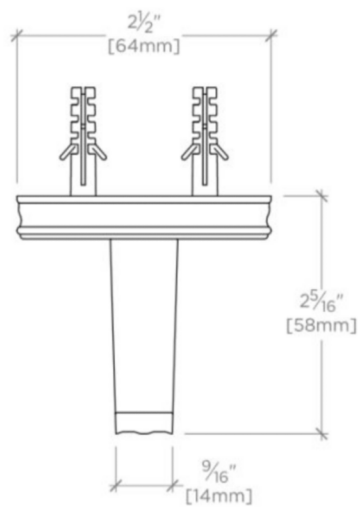

BOULEVARD

Boulevard Single Robe Hook

BDRH28

SHOWN IN BOULEVARD SINGLE ROBE HOOK| BDRH28

TECHNICAL DETAILS

Escutcheon Primary Material: Brass
Depth / Width: 59 mm
Height: 64 mm
Installation Type: Wall Mounted
Length: 64 mm
Primary Material: Brass
Suggested Application: Bath

INSPIRATION

Inspiration from 1930s objects evokes extravagance: a strong silhouette, lavish scale and elegant decoration. Machine and artisan hands yield crisp details and curves.

PRODUCT FEATURES

2 1/2" x 2.3" x 2 1/2"

Brass Construction

Handmade

4 lb

BOULEVARD

Boulevard Single Robe Hook

BDRH28

TOP VIEW

SCALE: 6"=1'-0"

FRONT VIEW

SCALE: 6"=1'-0"

SIDE VIEW

SCALE: 6"=1'-0"