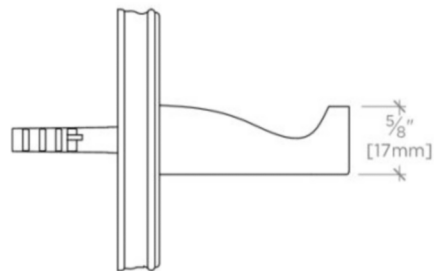

BOULEVARD

Boulevard Single Robe Hook

BDRH28

SHOWN IN BOULEVARD SINGLE ROBE HOOK| BDRH28

TECHNICAL DETAILS

Escutcheon Primary Material: Brass
Depth / Width: 59 mm
Height: 64 mm
Installation Type: Wall Mounted
Length: 64 mm
Primary Material: Brass
Suggested Application: Bath

INSPIRATION

Inspiration from 1930s objects evokes extravagance: a strong silhouette, lavish scale and elegant decoration. Machine and artisan hands yield crisp details and curves.

PRODUCT FEATURES

2 1/2" x 2.3" x 2 1/2"

Brass Construction

Handmade

4 lb

BOULEVARD

Boulevard Single Robe Hook

BDRH28

TOP VIEW

SCALE: 6"=1'-0"

FRONT VIEW

SCALE: 6"=1'-0"

SIDE VIEW

SCALE: 6"=1'-0"