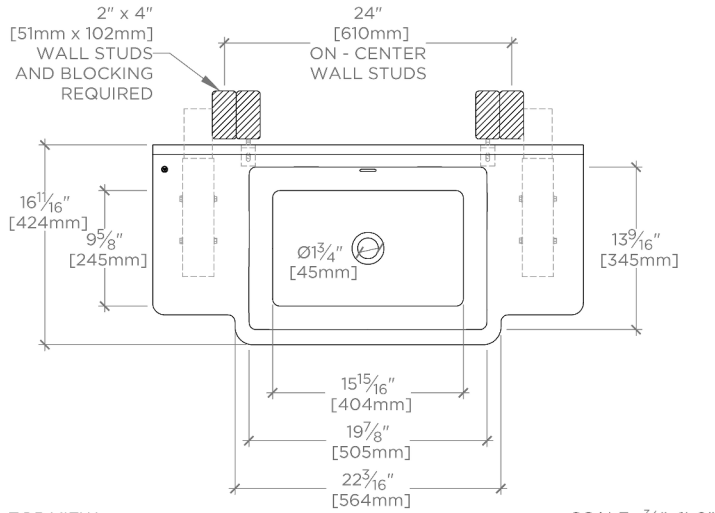

Features an integrated overflow

## MBCS09

Marbella Wall Mounted Marble Lavatory Sink 36" x 16 3/4" x 6" with 36" x 8" x 3/4" Backsplash

REQUIRED MOUNTING HARDWARE (SOLD SEPARATELY)

STYLE: 106802

DESCRIPTION: UNIVERSAL PAIR (L/R) 14" STAINLESS STEEL ADJUSTABLE CONCEALED SUPPORT BRACKETS, WALL SUPPORT BRACKETS AND HARDWARE FOR WALL MOUNTED STONE SINK.