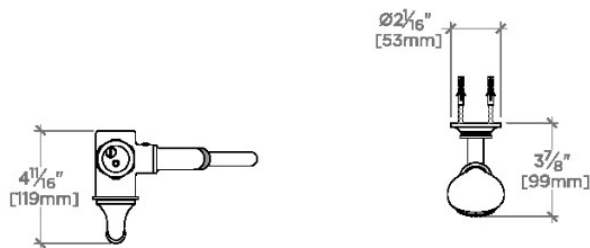

Dash

DSHS30

Dash Handshower on Hook with Diverter and Lever Handle

SHOWN IN DASH HANDSHOWER ON HOOK WITH DIVERTER AND LEVER HANDLE | DSHS30

TECHNICAL DETAILS

ADA Compliance: When installed per ADA guidelines
 Adjustable Versus Fixed Spray: Fixed Spray
 Depth/Width: 127 mm
 Diameter Of Head: 60 mm
 Escutcheon Primary Material: Brass
 Flow Restriction Options: 2.5, 2.2, 2.0, 1.75, 1.5, 0.92
 Handle Turn Angle: Quarter Turn
 Handshower Spray Hose Length: 1.5 m
 Height: 237 mm
 Inlet Connection Type: 28mm Copper Compression
 Installation Type: Wall Mounted
 Integrated Diverter: N
 Integrated Spray: N
 Number Of Handles: One
 Pivot: N
 Primary Material: Brass
 Spray Included In Unit: Y
 Suggested Application: Bath
 Valve Material: Ceramic
 Water Pressure Maximum: 6.0 bar
 Water Pressure Minimum: 1.5 bar
 Water Pressure Recommended: 3.0 bar

Stocked in 2.5gpm (9.5 L/min) and 1.75gpm (6.6 L/min). State of California requires 1.75gpm (6.6 L/min) to comply with their water conservation requirements. Other flow options are available to order, contact your sales associate or call 1 (800) 899-6757 for details.

CERTIFICATIONS

PRODUCT (NOTES)

Dash

DSHS30

Dash Handshower on Hook with Diverter and Lever Handle

TOP VIEW

SCALE: 1/2"=1'-0"

FRONT VIEW

SCALE: 1/2"=1'-0"

SIDE VIEW

SCALE: 1/2"=1'-0"