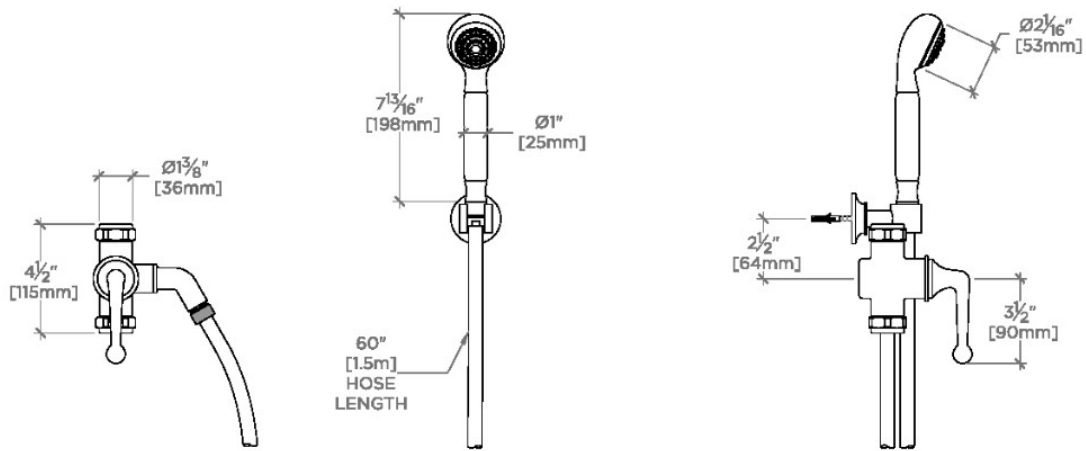

Dash

DSHS30

Dash Handshower on Hook with Diverter and Lever Handle

SHOWN IN DASH HANDSHOWER ON HOOK WITH DIVERTER AND LEVER HANDLE | DSHS30

TECHNICAL DETAILS

ADA Compliance: When installed per ADA guidelines
 Adjustable Versus Fixed Spray: Fixed Spray
 Depth/Width: 127 mm
 Diameter Of Head: 60 mm
 Escutcheon Primary Material: Brass
 Flow Restriction Options: 2.5, 2.2, 2.0, 1.75, 1.5, 0.92
 Handle Turn Angle: Quarter Turn
 Handshower Spray Hose Length: 1.5 m
 Height: 237 mm
 Inlet Connection Type: 28mm Copper Compression
 Installation Type: Wall Mounted
 Integrated Diverter: N
 Integrated Spray: N
 Number Of Handles: One
 Pivot: N
 Primary Material: Brass
 Spray Included In Unit: Y
 Suggested Application: Bath
 Valve Material: Ceramic
 Water Pressure Maximum: 6.0 bar
 Water Pressure Minimum: 1.5 bar
 Water Pressure Recommended: 3.0 bar

CERTIFICATIONS

PRODUCT (NOTES)

Dash

DSHS30

Dash Handshower on Hook with Diverter and Lever Handle

TOP VIEW

SCALE: 1/2"=1'-0"

FRONT VIEW

SCALE: 1/2"=1'-0"

SIDE VIEW

SCALE: 1/2"=1'-0"