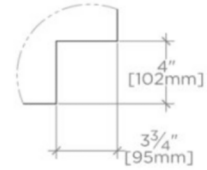

BELDEN

BEVN04

Belden Double Vanity with Mesh 67" x 24 1/2" x 34 1/2" with Slab,
4" x 3/4" Backsplash, and Saxby Sinks

FILEDESCRIPTION

TECHNICAL DETAILS

ADA Compliance: No
Adjustable Levelers / Feet: N
Bowl Shape: Oval
Depth to Overflow: 114 mm
Drain Hole Depth: 44 mm
Drain Hole Diameter: 44 mm
Fittings Hole Depth: 32 mm
Fittings Hole Diameter: 35 mm
Overflow Opening: Yes
Primary Material: Wood
Rough-in Supply Height Recommended: 533 mm
Rough-in Waste Height Recommended: 483 mm
Sink Visibility: N

Install with or without backsplash (included)

WATERWORKS

BELDEN

BEVN04

Belden Double Vanity with Mesh 67" x 24 1/2" x 34 1/2" with Slab, 4" x 3/4" Backsplash, and Saxby Sinks

TOP VIEW

SCALE: 1/2"=1'-0"

DETAIL A

NOT TO SCALE

FRONT VIEW

SCALE: 1/2"=1'-0"

SIDE VIEW

SCALE: 1/2"=1'-0"