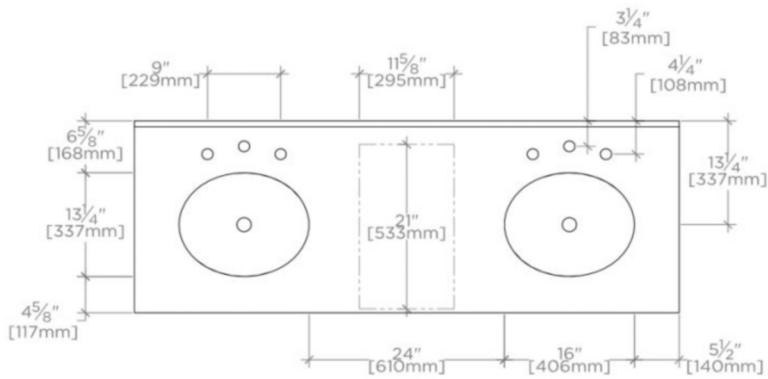

BELDEN

BEVN04

Belden Double Vanity with Mesh 67" x 24 1/2" x 34 1/2" with Slab,
4" x 3/4" Backsplash, and Saxby Sinks

FILEDESCRIPTION

TECHNICAL DETAILS

ADA Compliance: No
Adjustable Levelers / Feet: N
Bowl Shape: Oval
Depth to Overflow: 114 mm
Drain Hole Depth: 44 mm
Drain Hole Diameter: 44 mm
Fittings Hole Depth: 32 mm
Fittings Hole Diameter: 35 mm
Overflow Opening: Yes
Primary Material: Wood
Rough-in Supply Height Recommended: 533 mm
Rough-in Waste Height Recommended: 483 mm
Sink Visibility: N

Install with or without backsplash (included)

WATERWORKS

BELDEN

BEVN04

Belden Double Vanity with Mesh 67" x 24 1/2" x 34 1/2" with Slab, 4" x 3/4" Backsplash, and Saxby Sinks

TOP VIEW

SCALE: 1/2"=1'-0"

DETAIL A

NOT TO SCALE

FRONT VIEW

SCALE: 1/2"=1'-0"

SIDE VIEW

SCALE: 1/2"=1'-0"