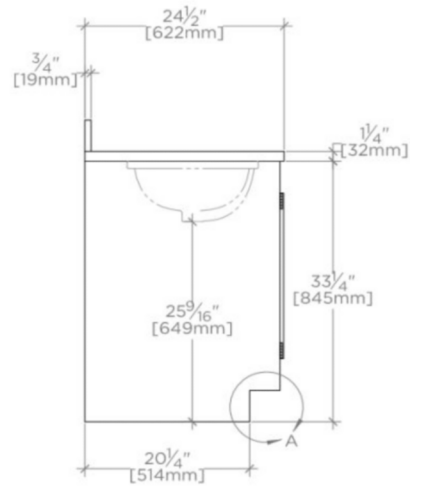

BELDEN

BEVN04

Belden Double Vanity with Mesh 67" x 24 1/2" x 34 1/2" with Slab,
4" x 3/4" Backsplash, and Saxby Sinks

FILEDESCRIPTION

TECHNICAL DETAILS

ADA Compliance: No
Adjustable Levelers / Feet: N
Bowl Shape: Oval
Depth to Overflow: 114 mm
Drain Hole Depth: 44 mm
Drain Hole Diameter: 44 mm
Fittings Hole Depth: 32 mm
Fittings Hole Diameter: 35 mm
Overflow Opening: Yes
Primary Material: Wood
Rough-in Supply Height Recommended: 533 mm
Rough-in Waste Height Recommended: 483 mm
Sink Visibility: N

Install with or without backsplash (included)

WATERWORKS

BELDEN

BEVN04

Belden Double Vanity with Mesh 67" x 24 1/2" x 34 1/2" with Slab, 4" x 3/4" Backsplash, and Saxby Sinks

TOP VIEW

SCALE: 1/2"=1'-0"

DETAIL A

NOT TO SCALE

FRONT VIEW

SCALE: 1/2"=1'-0"

SIDE VIEW

SCALE: 1/2"=1'-0"