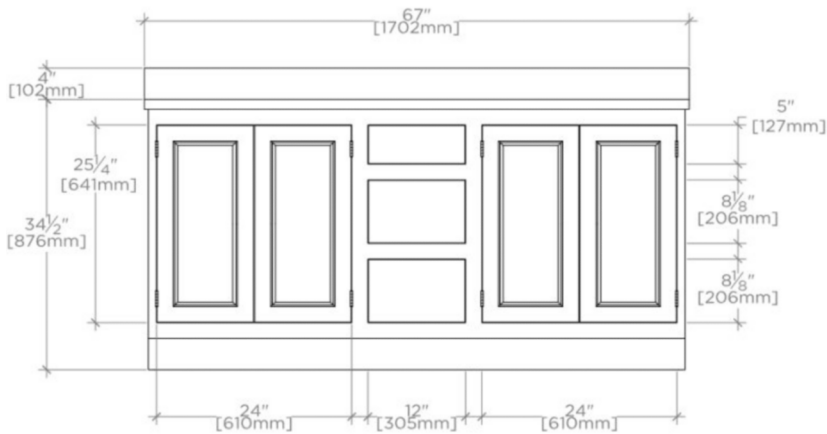

BELDEN

BEVN04

Belden Double Vanity with Mesh 67" x 24 1/2" x 34 1/2" with Slab,
4" x 3/4" Backsplash, and Saxby Sinks

FILEDESCRIPTION

TECHNICAL DETAILS

ADA Compliance: No
Adjustable Levelers / Feet: N
Bowl Shape: Oval
Depth to Overflow: 114 mm
Drain Hole Depth: 44 mm
Drain Hole Diameter: 44 mm
Fittings Hole Depth: 32 mm
Fittings Hole Diameter: 35 mm
Overflow Opening: Yes
Primary Material: Wood
Rough-in Supply Height Recommended: 533 mm
Rough-in Waste Height Recommended: 483 mm
Sink Visibility: N

Install with or without backsplash (included)

WATERWORKS

BELDEN

BEVN04

Belden Double Vanity with Mesh 67" x 24 1/2" x 34 1/2" with Slab, 4" x 3/4" Backsplash, and Saxby Sinks

TOP VIEW

SCALE: 1/2"=1'-0"

DETAIL A

NOT TO SCALE

FRONT VIEW

SCALE: 1/2"=1'-0"

SIDE VIEW

SCALE: 1/2"=1'-0"