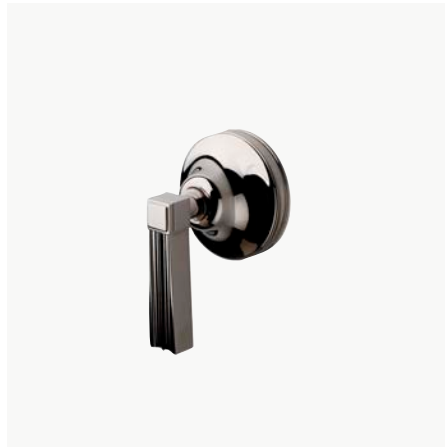

Boulevard

Low Profile Three Hole Deck Mounted Lavatory Faucet with Metal Cross Handles
STYLE: BDLS01

Low Profile Three Hole Deck Mounted Lavatory Faucet with Metal Lever Handles
STYLE: BDLS02

Low Profile Three Hole Deck Mounted Lavatory Faucet with Crystal Lever Handles
STYLE: BDLS03

Volume Control Valve Trim with Metal Cross Handle
STYLE: BDVC47

Volume Control Valve Trim with Metal Lever Handle
STYLE: BDVC48

Volume Control Valve Trim with Crystal Lever Handle
STYLE: BDVC49

Metal Lever Handle Thermostatic with Metal Cross Handle Shutoff Trim
STYLE: BDTH58

Handshower on Hook with Metal Handle
STYLE: BDHS25 (US) / BD25HS (UK)

Low Profile Concealed Tub Filler with Handshower and Metal Cross Handles
STYLE: BDTF87 (US) / BD87TF (UK)

Boulevard

Low Profile Concealed Tub Filler with Handshower and Metal Lever Handles
STYLE: BDTF88 (US) / BD88TF (UK)

Low Profile Concealed Tub Filler with Handshower and Crystal Lever Handles
STYLE: BDTF89 (US) / BD89TF (UK)

Wall Mounted Tub Spot
STYLE: BDTS82 (US) / BD82TS (UK)

Thermostatic Valve
STYLE: GUTH46 (US) / GU46TH (UK)