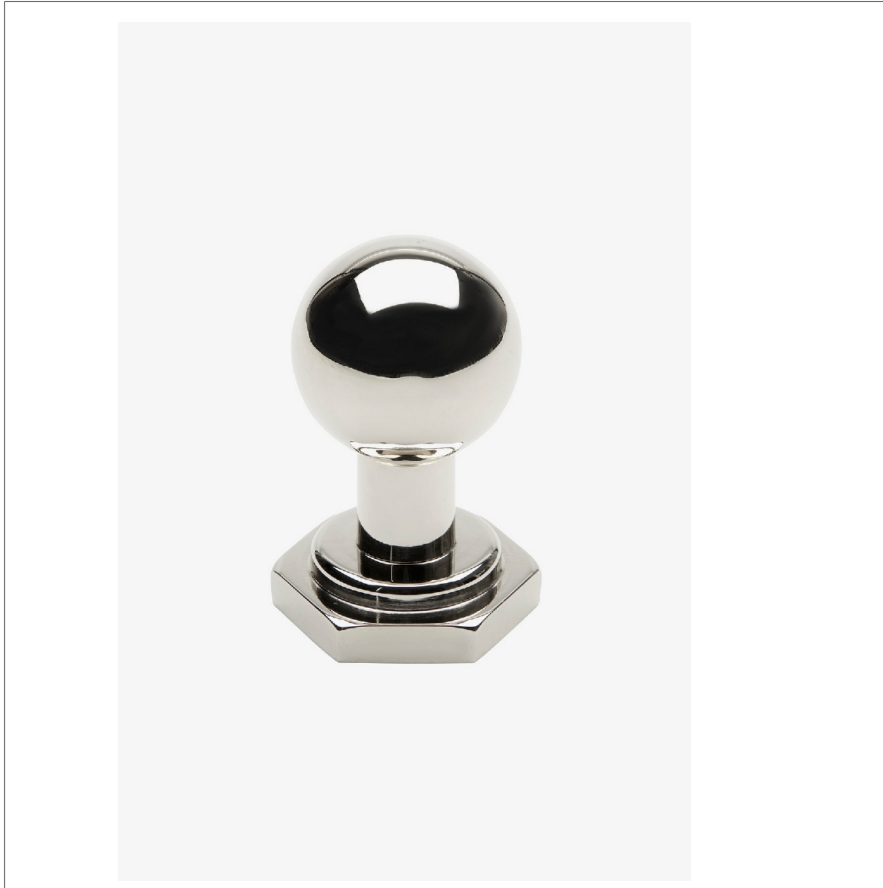

Regulator

RGHW21

Regulator 1" Round Knob

SHOWN IN REGULATOR 1" ROUND KNOB | RGHW21

TECHNICAL DETAILS

Depth/Width: 32 mm
Hardware Primary Material: Solid Brass
Hardware Shape: Knob
Primary Material: Brass

INSPIRATION

With striking scale and unique design, Regulator commands attention through its tribute to early 20th-century boiler room controls, when pride was lavished on hard-built parts. Each handcrafted fitting brings dramatic beauty through powerful proportions and honest details.

CODES & STANDARDS

PRODUCT FEATURES

Solid Brass

Made in Portugal

Includes 1 x M4 Pan Head Slot 1" Machine Screw and 1 x M4 Pan Head Slot 1 1/2" Machine Screw

CERTIFICATIONS

PRODUCT (NOTES)

Regulator

RGHW21

Regulator 1" Round Knob