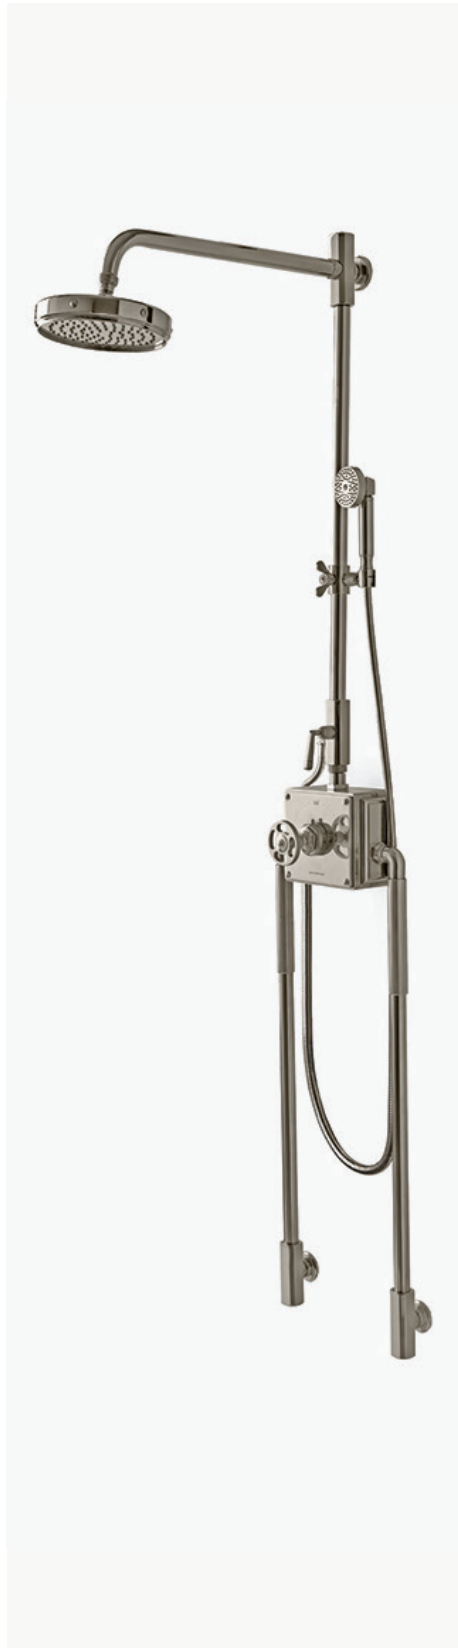

Exposed Thermostatic System with Handshower, Diverter and Wheel Handle
STYLE: RWXS61 (US) / RW61XS (UK)