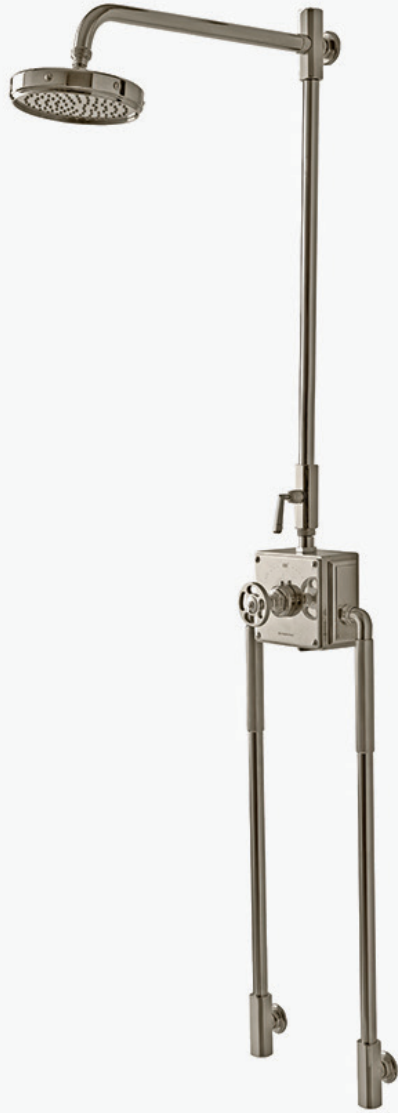

R.W. Atlas

Exposed Thermostatic System with 8" Shower Rose, Arm and Metal Wheel & Lever Handles
STYLE: RWXS21 (US) / RW21XS (UK)