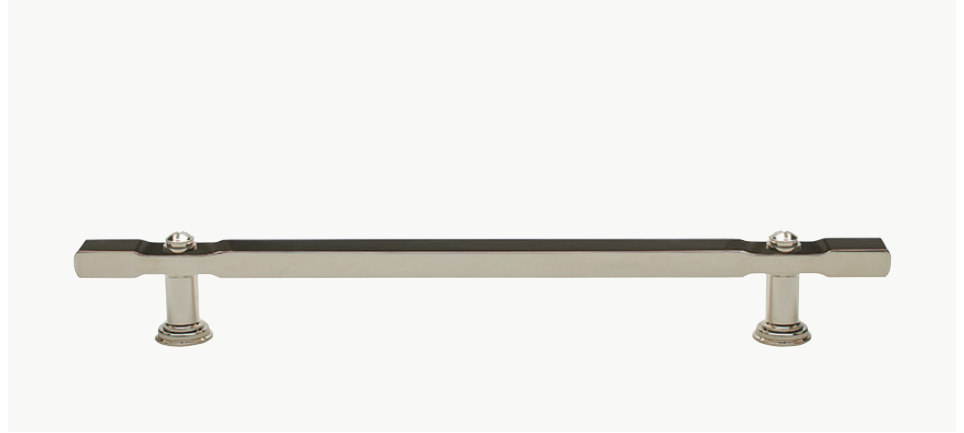

# R.W. Atlas

Metal Rectangular Vertical Wall Mounted Stationary Mirror 20" X 32" X 1 3/8"  
**STYLE: RWMR01**

1 1/4" Round Knob  
**STYLE: RHHW01**

1 1/2" Round Knob  
**STYLE: RHHW02**

2" Latch with 1 1/4" Knob  
**STYLE: RHHW09**

1 1/4" Rosette Knob  
**STYLE: RHHW10**

5" Pull  
**STYLE: RHHW04**

6 1/2" Pull  
**STYLE: RHHW06**

2 1/8" Lever Handle Pull  
**STYLE: RHHW07**

# R.W. Atlas

3 1/4" Wing Handle Pull  
**STYLE: RWHW08**

15" Appliance Pull  
**STYLE: RWHW05**

4 1/4" Cylinder Pull  
**STYLE: RWHW19**

6" Cylinder Pull  
**STYLE: RWHW20**

Wall Mounted Single Arm Sconce  
with Glass Shade  
**STYLE: RWLT03 (US) / RW03LT (UK)**