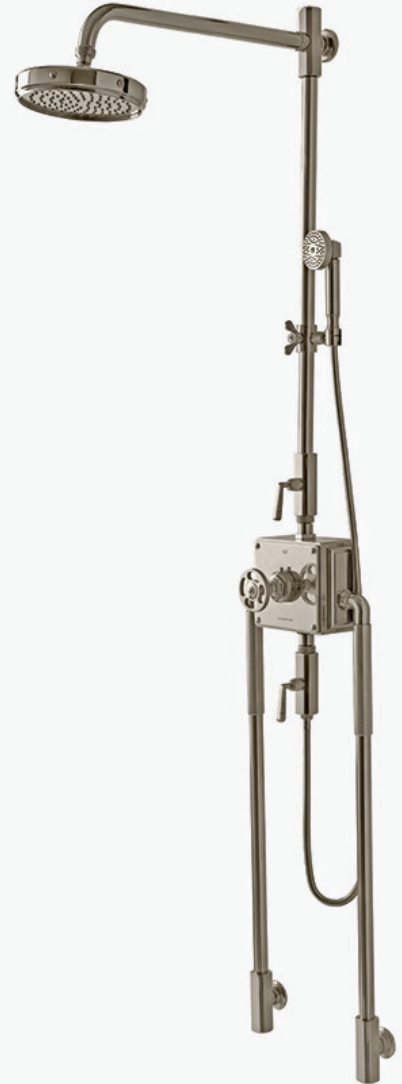

12" Wall Mounted 90 Degree Shower Arm with Flange  
**STYLE: RWWL12**

18" Wall Mounted 90 Degree Shower Arm with Flange  
**STYLE: RWWL18**

# R.W. Atlas

22" Wall Mounted 90 Degree Shower Arm with Flange  
**STYLE: RWWL22**

6" Ceiling Mounted Shower Arm with Flange  
**STYLE: RWCL06**

12" Ceiling Mounted Shower Arm with Flange  
**STYLE: RWCL12**

18" Ceiling Mounted Shower Arm with Flange  
**STYLE: RWCL18**

24" Ceiling Mounted Shower Arm with Flange  
**STYLE: RWCL24**

# R.W. Atlas

Exposed Thermostatic System with 8" Shower Rose, Arm and Metal Wheel & Lever Handles  
**STYLE: RWXS21 (US) / RW21XS (UK)**

Exposed Thermostatic System with 8" Shower Rose, Arm and Metal Lever Handles  
**STYLE: RWXS31 (US) / RW31XS (UK)**