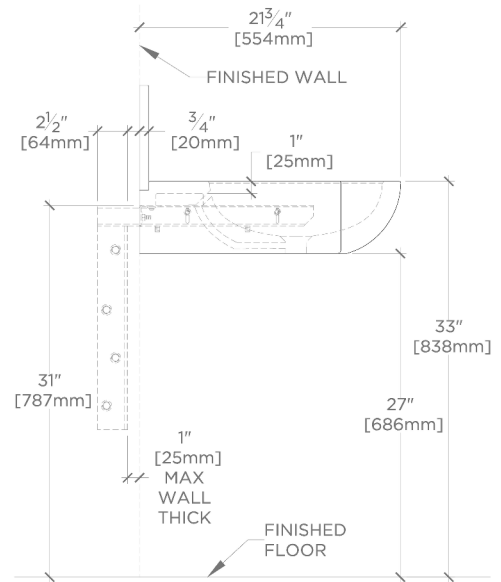

TECHNICAL DETAILS

Depth To Overflow: 3 1/4"
Drain Hole Depth: 1 7/8"
Drain Hole Diameter: 1 3/4"
Drain Style: Center Drain
Fittings Hole Diameter: 1 3/8"
Overflow Opening: Yes

INSPIRATION

Shaped from a single block of hand-selected Italian marble, Doria exemplifies enduring elegance through its gentle curves and sculptural form. Radiused corners soften the design, while the integrated 9-inch backsplash adds height and drama.

Features an integrated overflow

CERTIFICATIONS

PRODUCT (NOTES)

DORIA

DOCS06

Doria Deck Mounted Marble Lavatory Sink 36" x 21 3/4" x 6" with 36" x 8" x 3/4" Backsplash

TOP VIEW

SCALE: 3/4"=1'-0"

FRONT VIEW

SCALE: 3/4"=1'-0"

REQUIRED MOUNTING HARDWARE (SOLD SEPARATELY)

STYLE: 106801

DESCRIPTION: UNIVERSAL PAIR (L/R) 18" STAINLESS STEEL ADJUSTABLE CONCEALED SUPPORT BRACKETS, WALL SUPPORT BRACKETS AND HARDWARE FOR WALL MOUNTED STONE SINK.

SIDE VIEW

SCALE: 3/4"=1'-0"