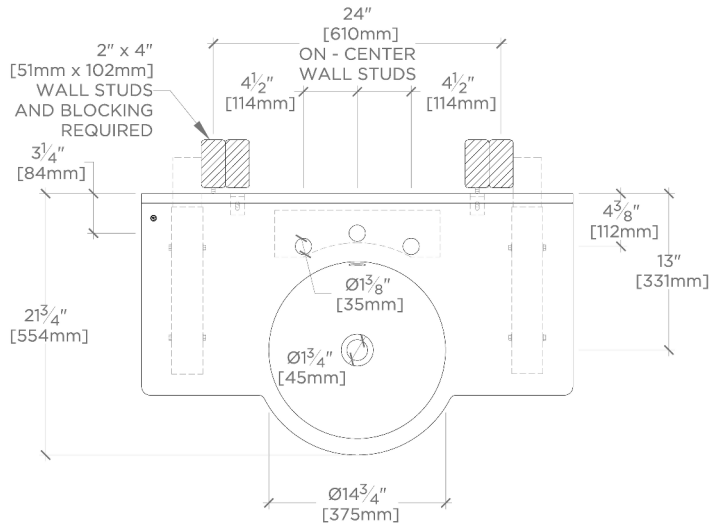

CODES & STANDARDS

PRODUCT FEATURES

Designed by and exclusive to Waterworks

Sourced and made in Italy

Carved from a solid block of stone. Packaged item weight: 268 lbs

Comes pre-cut for deck-mounted faucet and handles

Features an integrated overflow

CERTIFICATIONS

PRODUCT (NOTES)

DORIA

DOCS06

Doria Deck Mounted Marble Lavatory Sink 36" x 21 3/4" x 6" with 36" x 8" x 3/4" Backsplash

TOP VIEW

SCALE: 3/4"=1'-0"

FRONT VIEW

SCALE: 3/4"=1'-0"

REQUIRED MOUNTING HARDWARE (SOLD SEPARATELY)

STYLE: 106801

DESCRIPTION: UNIVERSAL PAIR (L/R) 18" STAINLESS STEEL ADJUSTABLE CONCEALED SUPPORT BRACKETS, WALL SUPPORT BRACKETS AND HARDWARE FOR WALL MOUNTED STONE SINK.

SIDE VIEW

SCALE: 3/4"=1'-0"