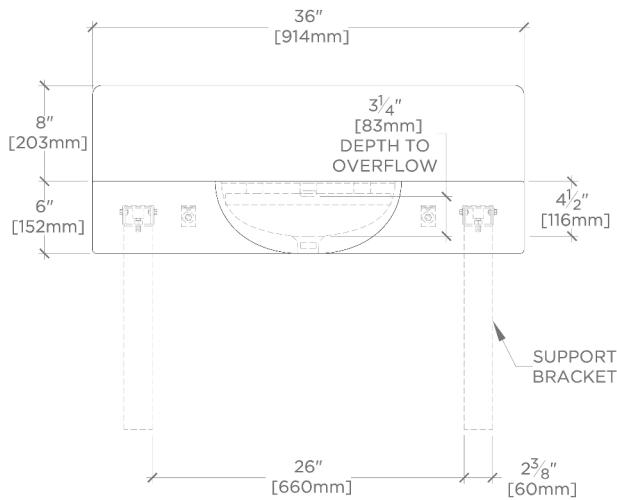

DORIA

DOCS06

Doria Deck Mounted Marble Lavatory Sink 36" x 21 3/4" x 6"
with 36" x 8" x 3/4" Backsplash

SHOWN IN DORIA DECK MOUNTED MARBLE LAVATORY SINK 36" X 21 3/4" X 6" WITH 36" X 8" X 3/4" BACKSPLASH | DOCS06

Features an integrated overflow

CERTIFICATIONS

PRODUCT (NOTES)

DORIA

DOCS06

Doria Deck Mounted Marble Lavatory Sink 36" x 21 3/4" x 6" with 36" x 8" x 3/4" Backsplash

TOP VIEW

SCALE: 3/4"=1'-0"

FRONT VIEW

SCALE: 3/4"=1'-0"

REQUIRED MOUNTING HARDWARE (SOLD SEPARATELY)

STYLE: 106801

DESCRIPTION: UNIVERSAL PAIR (L/R) 18" STAINLESS STEEL ADJUSTABLE CONCEALED SUPPORT BRACKETS, WALL SUPPORT BRACKETS AND HARDWARE FOR WALL MOUNTED STONE SINK.

SIDE VIEW

SCALE: 3/4"=1'-0"