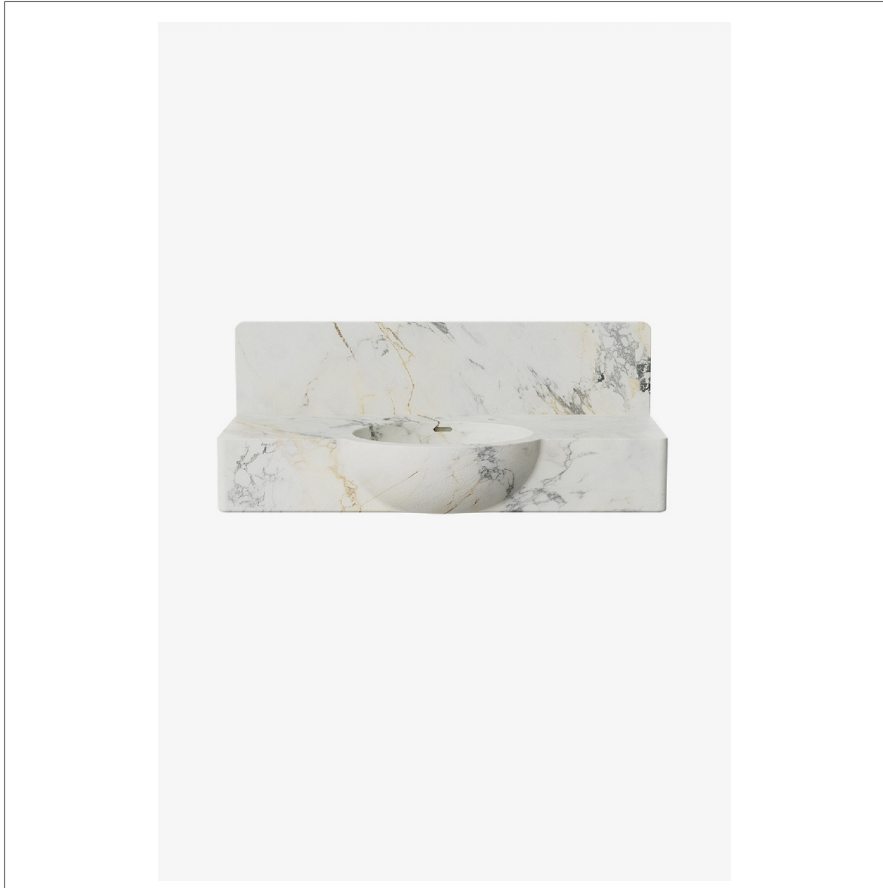

DORIA

DOCS06

Doria Deck Mounted Marble Lavatory Sink 36" x 21 3/4" x 6"
with 36" x 8" x 3/4" Backsplash

SHOWN IN DORIA DECK MOUNTED MARBLE LAVATORY SINK 36" X 21 3/4" X 6" WITH 36" X 8" X 3/4" BACKSPLASH | DOCS06

TECHNICAL DETAILS

Depth To Overflow: 3 1/4"
Drain Hole Depth: 1 7/8"
Drain Hole Diameter: 1 3/4"
Drain Style: Center Drain
Fittings Hole Diameter: 1 3/8"
Overflow Opening: Yes

INSPIRATION

Shaped from a single block of hand-selected Italian marble, Doria exemplifies enduring elegance through its gentle curves and sculptural form. Radiused corners soften the design, while the integrated 9-inch backsplash adds height and drama.

CODES & STANDARDS

PRODUCT FEATURES

Designed by and exclusive to Waterworks

Sourced and made in Italy

Carved from a solid block of stone. Packaged item weight: 268 lbs

Comes pre-cut for deck-mounted faucet and handles

Features an integrated overflow

CERTIFICATIONS

PRODUCT (NOTES)

DORIA

DOCS06

Doria Deck Mounted Marble Lavatory Sink 36" x 21 3/4" x 6" with 36" x 8" x 3/4" Backsplash

TOP VIEW

SCALE: 3/4"=1'-0"