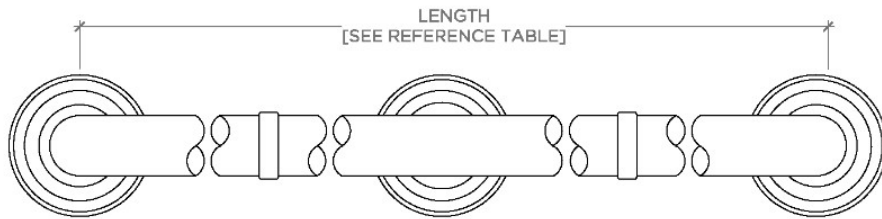

## EGB130

Essentials Classic 30" Grab Bar

STYLE NO.	DESCRIPTION	LENGTH
EGB130	Essentials Classic 30" Grab Bar	30" [762mm]
EGB136	Essentials Classic 36" Grab Bar	36" [914mm]
EGB142	Essentials Classic 42" Grab Bar	42" [1067mm]
EGB148	Essentials Classic 48" Grab Bar	48" [1219mm]
EGB160	Essentials Classic 60" Grab Bar	60" [1524mm]

TOP VIEW

SCALE: 3"=1'-0"

FRONT VIEW

SCALE: 3"=1'-0"

SIDE VIEW

SCALE: 3"=1'-0"