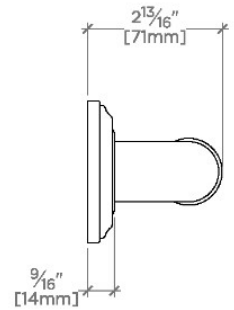

## EGB130

Essentials Classic 30" Grab Bar

STYLE NO.	DESCRIPTION	LENGTH
EGB130	Essentials Classic 30" Grab Bar	30" [762mm]
EGB136	Essentials Classic 36" Grab Bar	36" [914mm]
EGB142	Essentials Classic 42" Grab Bar	42" [1067mm]
EGB148	Essentials Classic 48" Grab Bar	48" [1219mm]
EGB160	Essentials Classic 60" Grab Bar	60" [1524mm]

TOP VIEW

SCALE: 3"=1'-0"

FRONT VIEW

SCALE: 3"=1'-0"

SIDE VIEW

SCALE: 3"=1'-0"