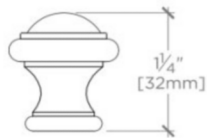

ETOILE

Etoile Metal 1" Knob

ETHW10

SHOWN IN ETOILE METAL 1" KNOB| ETHW10

TECHNICAL DETAILS

Hardware Primary Material: Brass

Hardware Shape: Knob

Hinge Primary Material: Brass

Primary Material: Metal

Suggested Application: All Applications

INSPIRATION

Defined elegance. Etoile has a European sophistication with a timeless sense of chic.

PRODUCT FEATURES

1" x 1"

Made of Brass

Chrome or Matte Nickel Finish

PRODUCT (NOTES)

Small is 1", Medium is 1 1/4"

WATERWORKS

ETOILE

Etoile Metal 1" Knob

ETHW10

MOUNTING HARDWARE INCLUDED		
STYLE #	DESCRIPTION	QTY
999023	Service Parts Rear Fixing MACHINE SREW-ROUND PHILLIPS HEAD M5 X 25MM	1
999024	Service Parts Rear Fixing MACHINE SCREW-ROUND PHILLIPS HEAD M5 X 40MM	1

TOP VIEW SCALE: 6"=1'-0"

ISO VIEW SCALE: 6"=1'-0"

FRONT VIEW SCALE: 6"=1'-0"

SIDE VIEW SCALE: 6"=1'-0"