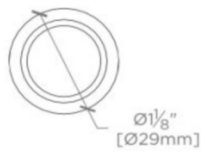

ETOILE

Etoile Metal 1" Knob

ETHW10

SHOWN IN ETOILE METAL 1" KNOB| ETHW10

TECHNICAL DETAILS

Hardware Primary Material: Brass

Hardware Shape: Knob

Hinge Primary Material: Brass

Primary Material: Metal

Suggested Application: All Applications

INSPIRATION

Defined elegance. Etoile has a European sophistication with a timeless sense of chic.

PRODUCT FEATURES

1" x 1"

Made of Brass

Chrome or Matte Nickel Finish

PRODUCT (NOTES)

Small is 1", Medium is 1 1/4"

WATERWORKS

ETOILE

Etoile Metal 1" Knob

ETHW10

MOUNTING HARDWARE INCLUDED		
STYLE #	DESCRIPTION	QTY
999023	Service Parts Rear Fixing MACHINE SREW-ROUND PHILLIPS HEAD M5 X 25MM	1
999024	Service Parts Rear Fixing MACHINE SCREW-ROUND PHILLIPS HEAD M5 X 40MM	1

TOP VIEW SCALE: 6"=1'-0"

ISO VIEW SCALE: 6"=1'-0"

FRONT VIEW SCALE: 6"=1'-0"

SIDE VIEW SCALE: 6"=1'-0"