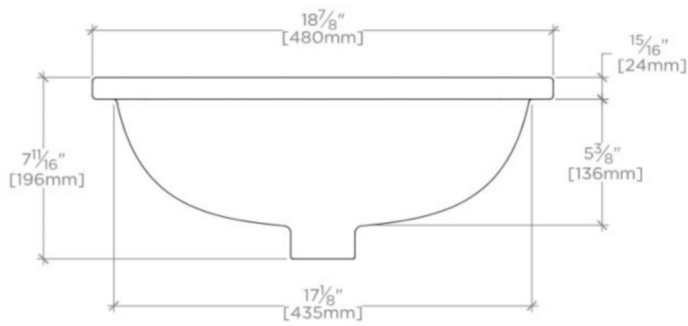

### TECHNICAL DETAILS

ADA Compliance: When installed per ADA guidelines  
Bowl Shape: Oval  
Depth to Overflow: 114 mm  
Drain Hole Depth: 44 mm  
Drain Hole Diameter: 46 mm  
Depth / Width: 410 mm  
Height: 195 mm  
Installation Type: Undermount  
Length: 479 mm  
Number of Holes: Two Hole  
Outer Rim Shape: Oval  
Overflow Opening: Yes  
Primary Material: Vitreous China  
Suggested Application: Bath

### PRODUCT (NOTES)

Dimensions of sinks are nominal and are subject to slight variations.

## SAXBY

SALV26

Saxby Drop In or Undermount Oval Single Glazed Vitreous China Lavatory Sink 18 7/8" x 16 1/8" x 7 11/16"

TOP VIEW

SCALE: 1 1/2"=1'-0"

FRONT VIEW

SCALE: 1 1/2"=1'-0"

SIDE VIEW

SCALE: 1 1/2"=1'-0"