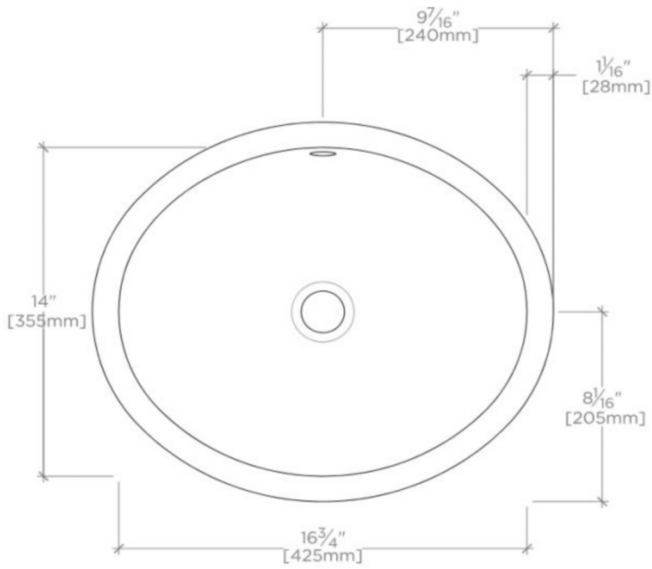

### TECHNICAL DETAILS

ADA Compliance: When installed per ADA guidelines  
Bowl Shape: Oval  
Depth to Overflow: 114 mm  
Drain Hole Depth: 44 mm  
Drain Hole Diameter: 46 mm  
Depth / Width: 410 mm  
Height: 195 mm  
Installation Type: Undermount  
Length: 479 mm  
Number of Holes: Two Hole  
Outer Rim Shape: Oval  
Overflow Opening: Yes  
Primary Material: Vitreous China  
Suggested Application: Bath

### PRODUCT (NOTES)

Dimensions of sinks are nominal and are subject to slight variations.

## SAXBY

SALV26

Saxby Drop In or Undermount Oval Single Glazed Vitreous China Lavatory Sink 18 7/8" x 16 1/8" x 7 11/16"

TOP VIEW

SCALE: 1 1/2"=1'-0"

FRONT VIEW

SCALE: 1 1/2"=1'-0"

SIDE VIEW

SCALE: 1 1/2"=1'-0"