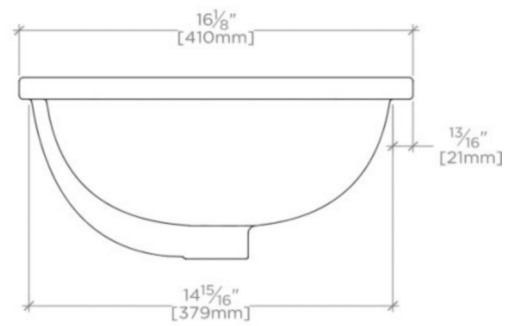

### TECHNICAL DETAILS

ADA Compliance: When installed per ADA guidelines  
Bowl Shape: Oval  
Depth to Overflow: 114 mm  
Drain Hole Depth: 44 mm  
Drain Hole Diameter: 46 mm  
Depth / Width: 410 mm  
Height: 195 mm  
Installation Type: Undermount  
Length: 479 mm  
Number of Holes: Two Hole  
Outer Rim Shape: Oval  
Overflow Opening: Yes  
Primary Material: Vitreous China  
Suggested Application: Bath

### PRODUCT (NOTES)

Dimensions of sinks are nominal and are subject to slight variations.

## SAXBY

SALV26

Saxby Drop In or Undermount Oval Single Glazed Vitreous China Lavatory Sink 18 7/8" x 16 1/8" x 7 11/16"

TOP VIEW

SCALE: 1 1/2"=1'-0"

FRONT VIEW

SCALE: 1 1/2"=1'-0"

SIDE VIEW

SCALE: 1 1/2"=1'-0"