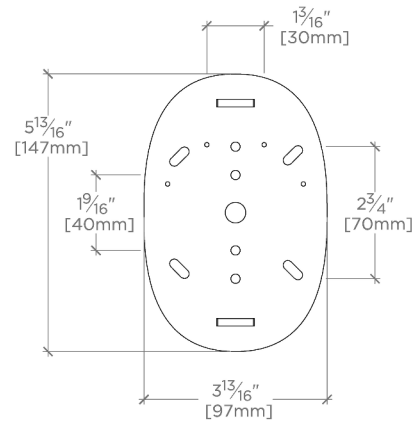

Ambient Task: Ambient
Depth/Width: 4"
Height: 6"
Installation Type: Wall or ceiling mounted
Interior Exterior Application: Interior Only
Length: 4"
Light Direction: Omnidirectional from wall surface
Orientation: Vertical or Horizontal
Primary Material: Brass/Murano Glass
Safety Warnings: Do not exceed max wattage.
Shade Finish: Clear
Shade Material: Glass
Voltage: 120
Wet/Dry: Damp or Dry

CERTIFICATIONS

PRODUCT (NOTES)

LUCIA

LULT03

Lucia Wall / Ceiling Small Oval Flush Mount with Battuto
Murano Glass Diffuser

TOP VIEW

SCALE: 3"=1'-0"

MOUNTING PLATE

SCALE: 3"=1'-0"

FRONT VIEW

SCALE: 3"=1'-0"

SIDE VIEW

SCALE: 3"=1'-0"