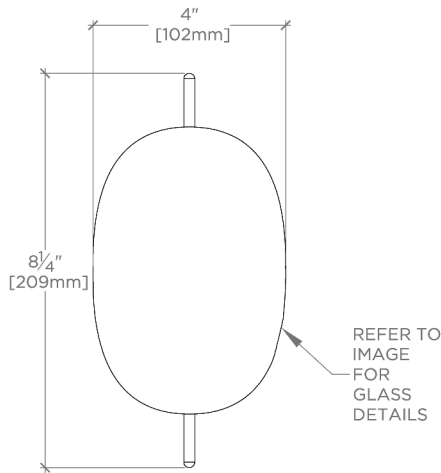

Ambient Task: Ambient
Depth/Width: 4"
Height: 6"
Installation Type: Wall or ceiling mounted
Interior Exterior Application: Interior Only
Length: 4"
Light Direction: Omnidirectional from wall surface
Orientation: Vertical or Horizontal
Primary Material: Brass/Murano Glass
Safety Warnings: Do not exceed max wattage.
Shade Finish: Clear
Shade Material: Glass
Voltage: 120
Wet/Dry: Damp or Dry

CERTIFICATIONS

PRODUCT (NOTES)

LUCIA

LULT03

Lucia Wall / Ceiling Small Oval Flush Mount with Battuto
Murano Glass Diffuser

TOP VIEW

SCALE: 3"=1'-0"

MOUNTING PLATE

SCALE: 3"=1'-0"

FRONT VIEW

SCALE: 3"=1'-0"

SIDE VIEW

SCALE: 3"=1'-0"