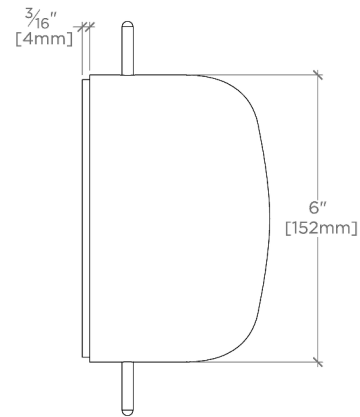

Ambient Task: Ambient
Depth/Width: 4"
Height: 6"
Installation Type: Wall or ceiling mounted
Interior Exterior Application: Interior Only
Length: 4"
Light Direction: Omnidirectional from wall surface
Orientation: Vertical or Horizontal
Primary Material: Brass/Murano Glass
Safety Warnings: Do not exceed max wattage.
Shade Finish: Clear
Shade Material: Glass
Voltage: 120
Wet/Dry: Damp or Dry

CERTIFICATIONS

PRODUCT (NOTES)

LUCIA

LULT03

Lucia Wall / Ceiling Small Oval Flush Mount with Battuto
Murano Glass Diffuser

TOP VIEW

SCALE: 3"=1'-0"

MOUNTING PLATE

SCALE: 3"=1'-0"

FRONT VIEW

SCALE: 3"=1'-0"

SIDE VIEW

SCALE: 3"=1'-0"