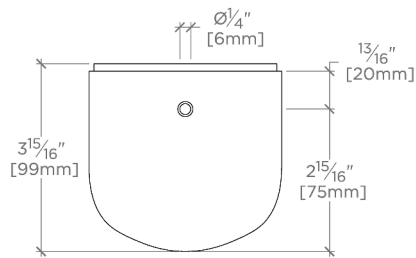

Ambient Task: Ambient
Depth/Width: 4"
Height: 6"
Installation Type: Wall or ceiling mounted
Interior Exterior Application: Interior Only
Length: 4"
Light Direction: Omnidirectional from wall surface
Orientation: Vertical or Horizontal
Primary Material: Brass/Murano Glass
Safety Warnings: Do not exceed max wattage.
Shade Finish: Clear
Shade Material: Glass
Voltage: 120
Wet/Dry: Damp or Dry

CERTIFICATIONS

PRODUCT (NOTES)

LUCIA

LULT03

Lucia Wall / Ceiling Small Oval Flush Mount with Battuto
Murano Glass Diffuser

TOP VIEW

SCALE: 3"=1'-0"

MOUNTING PLATE

SCALE: 3"=1'-0"

FRONT VIEW

SCALE: 3"=1'-0"

SIDE VIEW

SCALE: 3"=1'-0"