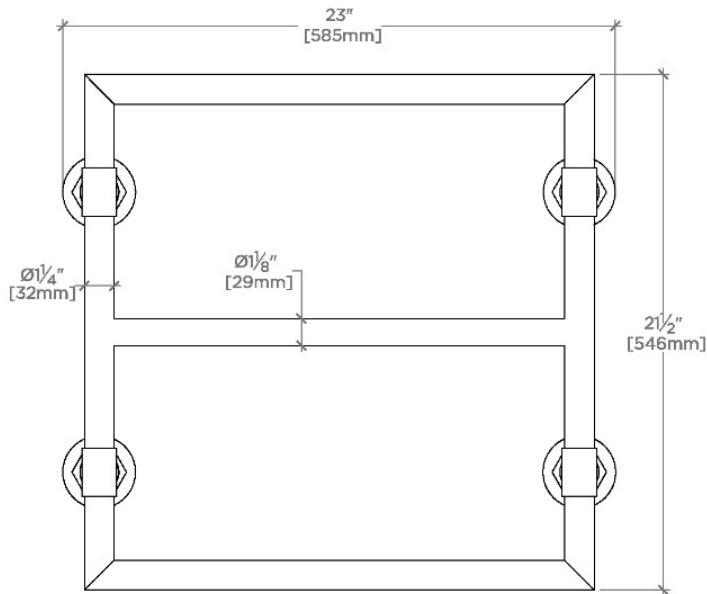

## Henry

HN03TW

Henry 230v Multi Rail Towel Warmer

TOP VIEW

SCALE: 1/2"=1'-0"

FRONT VIEW

SCALE: 1/2"=1'-0"

SIDE VIEW

SCALE: 1/2"=1'-0"