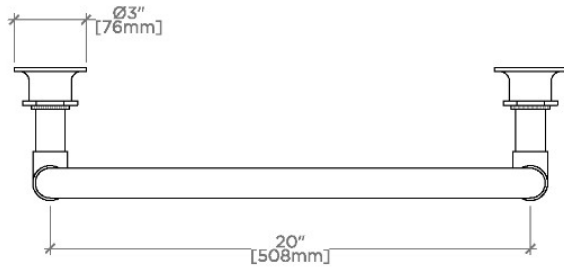

## Henry

HN03TW

Henry 230v Multi Rail Towel Warmer

TOP VIEW

SCALE: 1/2"=1'-0"

FRONT VIEW

SCALE: 1/2"=1'-0"

SIDE VIEW

SCALE: 1/2"=1'-0"