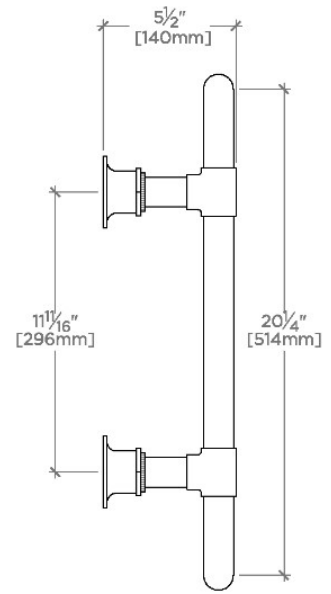

## Henry

HN03TW

Henry 230v Multi Rail Towel Warmer

TOP VIEW

SCALE: 1/2"=1'-0"

FRONT VIEW

SCALE: 1/2"=1'-0"

SIDE VIEW

SCALE: 1/2"=1'-0"