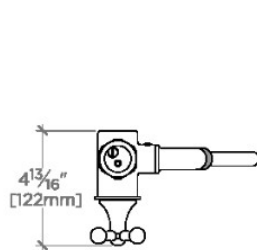

DASH

DSHS20

Dash Handshower on Hook with Diverter and Cross Handle

SHOWN IN DASH HANDSHOWER ON HOOK WITH DIVERTER AND CROSS HANDLE | DSHS20

TECHNICAL DETAILS

ADA Compliance: When installed per ADA guidelines
 Adjustable Versus Fixed Spray: Fixed Spray
 Depth/Width: 5 1/8"
 Diameter Of Head: 2 3/8"
 Escutcheon Primary Material: Brass
 Flow Restriction Options: 2.5, 2.2, 2.0, 1.75, 1.5, 0.92
 Handle Turn Angle: Quarter Turn
 Handshower Spray Hose Length: 59"
 Height: 9 5/16"
 Inlet Connection Type: 28mm Copper Compression
 Installation Type: Wall Mounted
 Integrated Diverter: N
 Integrated Spray: N
 Number Of Handles: One
 Pivot: N
 Primary Material: Brass
 Spray Included In Unit: Y
 Suggested Application: Bath
 Valve Material: Ceramic
 Water Pressure Maximum: 85.0 psi
 Water Pressure Minimum: 20.0 psi
 Water Pressure Recommended: 45.0 psi

CERTIFICATIONS

PRODUCT (NOTES)

WATERWORKS

DASH

DSHS20

Dash Handshower on Hook with Diverter and Cross Handle

TOP VIEW

SCALE: $1\frac{1}{2}$ "=1'-0"

FRONT VIEW

SCALE: $1\frac{1}{2}$ "=1'-0"

SIDE VIEW

SCALE: $1\frac{1}{2}$ "=1'-0"