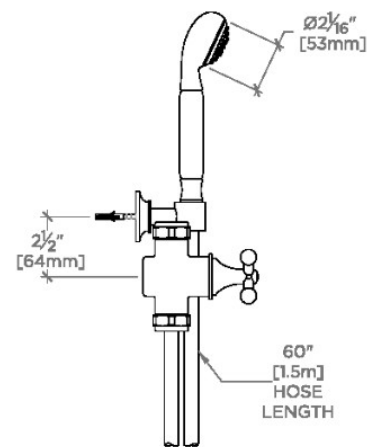

DASH

DSHS20

Dash Handshower on Hook with Diverter and Cross Handle

SHOWN IN DASH HANDSHOWER ON HOOK WITH DIVERTER AND CROSS HANDLE | DSHS20

TECHNICAL DETAILS

ADA Compliance: When installed per ADA guidelines
 Adjustable Versus Fixed Spray: Fixed Spray
 Depth/Width: 5 1/8"
 Diameter Of Head: 2 3/8"
 Escutcheon Primary Material: Brass
 Flow Restriction Options: 2.5, 2.2, 2.0, 1.75, 1.5, 0.92
 Handle Turn Angle: Quarter Turn
 Handshower Spray Hose Length: 59"
 Height: 9 5/16"
 Inlet Connection Type: 28mm Copper Compression
 Installation Type: Wall Mounted
 Integrated Diverter: N
 Integrated Spray: N
 Number Of Handles: One
 Pivot: N
 Primary Material: Brass
 Spray Included In Unit: Y
 Suggested Application: Bath
 Valve Material: Ceramic
 Water Pressure Maximum: 85.0 psi
 Water Pressure Minimum: 20.0 psi
 Water Pressure Recommended: 45.0 psi

CERTIFICATIONS

PRODUCT (NOTES)

WATERWORKS

DASH

DSHS20

Dash Handshower on Hook with Diverter and Cross Handle

TOP VIEW

SCALE: $1\frac{1}{2}$ "=1'-0"

FRONT VIEW

SCALE: $1\frac{1}{2}$ "=1'-0"

SIDE VIEW

SCALE: $1\frac{1}{2}$ "=1'-0"