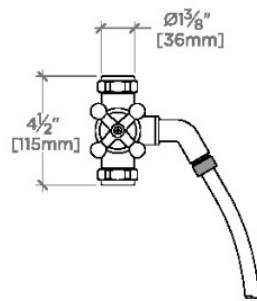

DASH

DSHS20

Dash Handshower on Hook with Diverter and Cross Handle

SHOWN IN DASH HANDSHOWER ON HOOK WITH DIVERTER AND CROSS HANDLE | DSHS20

TECHNICAL DETAILS

ADA Compliance: When installed per ADA guidelines
 Adjustable Versus Fixed Spray: Fixed Spray
 Depth/Width: 5 1/8"
 Diameter Of Head: 2 3/8"
 Escutcheon Primary Material: Brass
 Flow Restriction Options: 2.5, 2.2, 2.0, 1.75, 1.5, 0.92
 Handle Turn Angle: Quarter Turn
 Handshower Spray Hose Length: 59"
 Height: 9 5/16"
 Inlet Connection Type: 28mm Copper Compression
 Installation Type: Wall Mounted
 Integrated Diverter: N
 Integrated Spray: N
 Number Of Handles: One
 Pivot: N
 Primary Material: Brass
 Spray Included In Unit: Y
 Suggested Application: Bath
 Valve Material: Ceramic
 Water Pressure Maximum: 85.0 psi
 Water Pressure Minimum: 20.0 psi
 Water Pressure Recommended: 45.0 psi

CERTIFICATIONS

PRODUCT (NOTES)

WATERWORKS

DASH

DSHS20

Dash Handshower on Hook with Diverter and Cross Handle

TOP VIEW

SCALE: $1\frac{1}{2}$ "=1'-0"

FRONT VIEW

SCALE: $1\frac{1}{2}$ "=1'-0"

SIDE VIEW

SCALE: $1\frac{1}{2}$ "=1'-0"