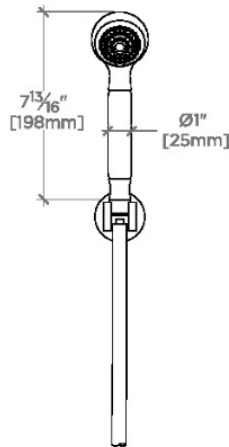

DASH

DSHS20

Dash Handshower on Hook with Diverter and Cross Handle

SHOWN IN DASH HANDSHOWER ON HOOK WITH DIVERTER AND CROSS HANDLE | DSHS20

TECHNICAL DETAILS

ADA Compliance: When installed per ADA guidelines
 Adjustable Versus Fixed Spray: Fixed Spray
 Depth/Width: 5 1/8"
 Diameter Of Head: 2 3/8"
 Escutcheon Primary Material: Brass
 Flow Restriction Options: 2.5, 2.2, 2.0, 1.75, 1.5, 0.92
 Handle Turn Angle: Quarter Turn
 Handshower Spray Hose Length: 59"
 Height: 9 5/16"
 Inlet Connection Type: 28mm Copper Compression
 Installation Type: Wall Mounted
 Integrated Diverter: N
 Integrated Spray: N
 Number Of Handles: One
 Pivot: N
 Primary Material: Brass
 Spray Included In Unit: Y
 Suggested Application: Bath
 Valve Material: Ceramic
 Water Pressure Maximum: 85.0 psi
 Water Pressure Minimum: 20.0 psi
 Water Pressure Recommended: 45.0 psi

CERTIFICATIONS

PRODUCT (NOTES)

WATERWORKS

DASH

DSHS20

Dash Handshower on Hook with Diverter and Cross Handle

TOP VIEW

SCALE: $1\frac{1}{2}$ "=1'-0"

FRONT VIEW

SCALE: $1\frac{1}{2}$ "=1'-0"

SIDE VIEW

SCALE: $1\frac{1}{2}$ "=1'-0"