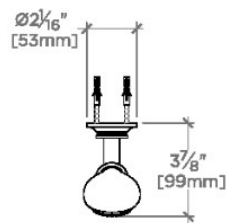

DASH

DSHS20

Dash Handshower on Hook with Diverter and Cross Handle

SHOWN IN DASH HANDSHOWER ON HOOK WITH DIVERTER AND CROSS HANDLE | DSHS20

TECHNICAL DETAILS

ADA Compliance: When installed per ADA guidelines
 Adjustable Versus Fixed Spray: Fixed Spray
 Depth/Width: 5 1/8"
 Diameter Of Head: 2 3/8"
 Escutcheon Primary Material: Brass
 Flow Restriction Options: 2.5, 2.2, 2.0, 1.75, 1.5, 0.92
 Handle Turn Angle: Quarter Turn
 Handshower Spray Hose Length: 59"
 Height: 9 5/16"
 Inlet Connection Type: 28mm Copper Compression
 Installation Type: Wall Mounted
 Integrated Diverter: N
 Integrated Spray: N
 Number Of Handles: One
 Pivot: N
 Primary Material: Brass
 Spray Included In Unit: Y
 Suggested Application: Bath
 Valve Material: Ceramic
 Water Pressure Maximum: 85.0 psi
 Water Pressure Minimum: 20.0 psi
 Water Pressure Recommended: 45.0 psi

CERTIFICATIONS

PRODUCT (NOTES)

WATERWORKS

DASH

DSHS20

Dash Handshower on Hook with Diverter and Cross Handle

TOP VIEW

SCALE: $1\frac{1}{2}$ "=1'-0"

FRONT VIEW

SCALE: $1\frac{1}{2}$ "=1'-0"

SIDE VIEW

SCALE: $1\frac{1}{2}$ "=1'-0"