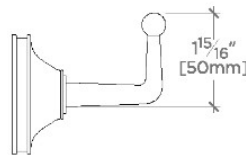

### TECHNICAL DETAILS

Adjustable Levelers Feet: N  
Hardware Shape: Hook  
Installation Type: Wall Mounted  
Primary Material: Brass  
Suggested Application: Bath

## Transit

TRRH01

Transit Single Hook

TOP VIEW SCALE: 3"=1'-0"

FRONT VIEW SCALE: 3"=1'-0"

SIDE VIEW SCALE: 3"=1'-0"