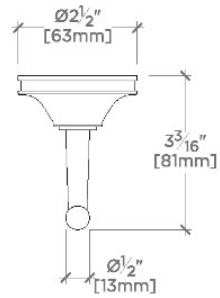

### TECHNICAL DETAILS

Adjustable Levelers Feet: N  
Hardware Shape: Hook  
Installation Type: Wall Mounted  
Primary Material: Brass  
Suggested Application: Bath

## Transit

TRRH01

Transit Single Hook

TOP VIEW SCALE: 3"=1'-0"

FRONT VIEW SCALE: 3"=1'-0"

SIDE VIEW SCALE: 3"=1'-0"