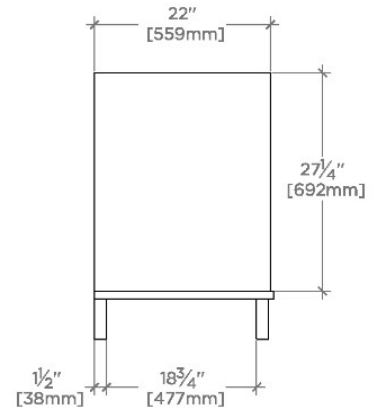

## ALTA

100645

Alta Double Vanity with Square Legs 66" x 22" x 33 1/4"

SHOWN IN ALTA DOUBLE VANITY WITH SQUARE LEGS 66" X 22" X 33 1/4" | 100645

## ALTA

100645

Alta Double Vanity with Square Legs 66" x 22" x 33 1/4"

TOP VIEW

SCALE: 1/2"=1'-0"

FRONT VIEW

SCALE: 1/2"=1'-0"

SIDE VIEW

SCALE: 1/2"=1'-0"