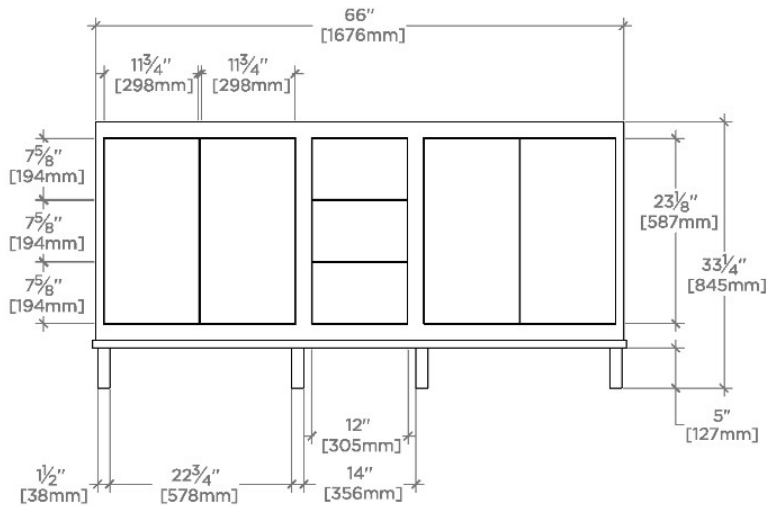

## ALTA

100645

Alta Double Vanity with Square Legs 66" x 22" x 33 1/4"

SHOWN IN ALTA DOUBLE VANITY WITH SQUARE LEGS 66" X 22" X 33 1/4" | 100645

## ALTA

100645

Alta Double Vanity with Square Legs 66" x 22" x 33 1/4"

TOP VIEW

SCALE: 1/2"=1'-0"

FRONT VIEW

SCALE: 1/2"=1'-0"

SIDE VIEW

SCALE: 1/2"=1'-0"