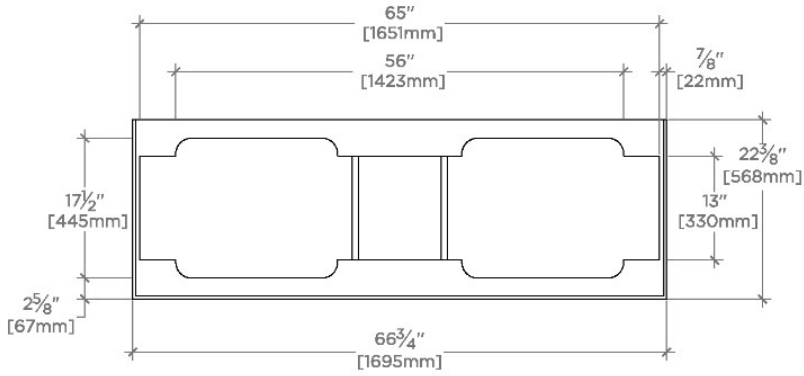

## ALTA

100645

Alta Double Vanity with Square Legs 66" x 22" x 33 1/4"

SHOWN IN ALTA DOUBLE VANITY WITH SQUARE LEGS 66" X 22" X 33 1/4" | 100645

## ALTA

100645

Alta Double Vanity with Square Legs 66" x 22" x 33 1/4"

TOP VIEW

SCALE: 1/2"=1'-0"

FRONT VIEW

SCALE: 1/2"=1'-0"

SIDE VIEW

SCALE: 1/2"=1'-0"