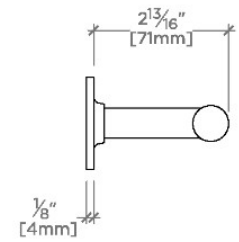

Bond

BTB024

Bond 24" Towel Bar

SHOWN IN BOND 24" TOWEL BAR | BTB024

TECHNICAL DETAILS

Primary Material: Brass

INSPIRATION

Modern designs infused with rare soul and artistry. Explore our wide range of Bond bath and kitchen elements, from fittings to fixtures to hardware.

Bond

BTB024

Bond 24" Towel Bar

TOP VIEW

SCALE: 3"=1'-0"

FRONT VIEW

SCALE: 3"=1'-0"

SIDE VIEW

SCALE: 3"=1'-0"