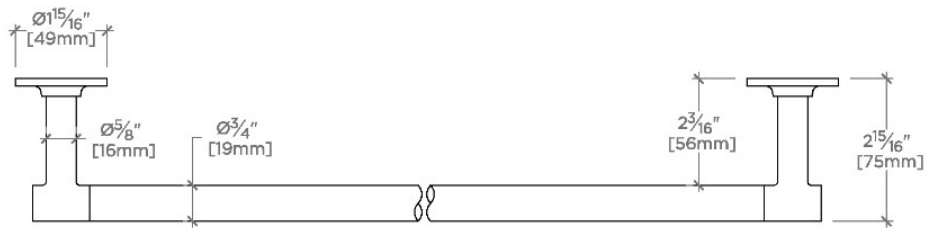

Bond

BTB024

Bond 24" Towel Bar

SHOWN IN BOND 24" TOWEL BAR | BTB024

TECHNICAL DETAILS

Primary Material: Brass

INSPIRATION

Modern designs infused with rare soul and artistry. Explore our wide range of Bond bath and kitchen elements, from fittings to fixtures to hardware.

CODES & STANDARDS

PRODUCT FEATURES

All mounting hardware included

Solid brass construction

Stocked in Chrome, Nickel, Brass and Dark Nickel

Bar cannot be field cut

CERTIFICATIONS

PRODUCT (NOTES)

Bond

BTB024

Bond 24" Towel Bar

TOP VIEW

SCALE: 3"=1'-0"

FRONT VIEW

SCALE: 3"=1'-0"

SIDE VIEW

SCALE: 3"=1'-0"