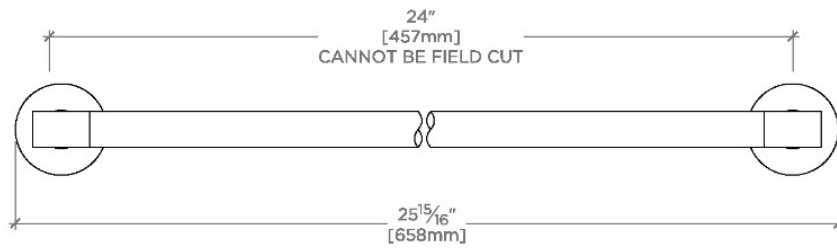

Bond

BTB024

Bond 24" Towel Bar

SHOWN IN BOND 24" TOWEL BAR | BTB024

TECHNICAL DETAILS

Primary Material: Brass

INSPIRATION

Modern designs infused with rare soul and artistry. Explore our wide range of Bond bath and kitchen elements, from fittings to fixtures to hardware.

Bond

BTB024

Bond 24" Towel Bar

TOP VIEW

SCALE: 3"=1'-0"

FRONT VIEW

SCALE: 3"=1'-0"

SIDE VIEW

SCALE: 3"=1'-0"