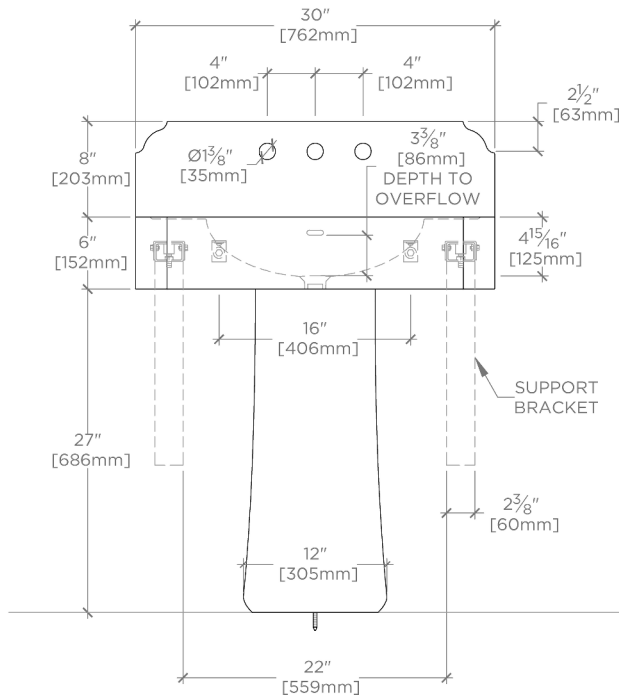

## Audra

AUCP19

Audra Lavabo mural en marbre 76 cm x 50 cm x 15 cm avec  
 dossier 76 cm x 20 cm x 19 mm et piédestal conique 30 cm  
 x 22 cm x 69 cm

TOP VIEW

SCALE: 3/4"=1'-0"

FRONT VIEW

SCALE: 3/4"=1'-0"

NOTE: THE SINK WILL BE SUPPORTED BY THE BRACKETS AND NOT THE PEDESTAL. ENSURE THE SINK IS NOT RESTING ON THE PEDESTAL TO AVOID DAMAGE.

SIDE VIEW

SCALE: 3/4"=1'-0"