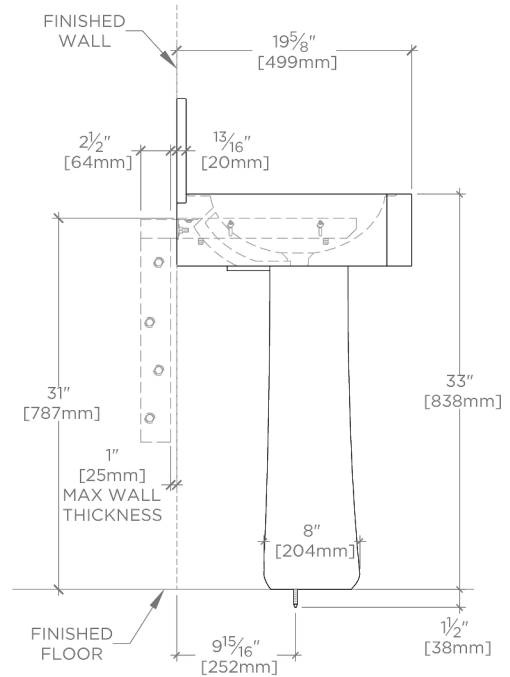

## Audra

AUCP19

Audra Lavabo mural en marbre 76 cm x 50 cm x 15 cm avec  
 dossier 76 cm x 20 cm x 19 mm et piédestal conique 30 cm  
 x 22 cm x 69 cm

TOP VIEW

SCALE: 3/4"=1'-0"

FRONT VIEW

SCALE: 3/4"=1'-0"

NOTE: THE SINK WILL BE SUPPORTED BY THE BRACKETS AND NOT THE PEDESTAL. ENSURE THE SINK IS NOT RESTING ON THE PEDESTAL TO AVOID DAMAGE.

SIDE VIEW

SCALE: 3/4"=1'-0"