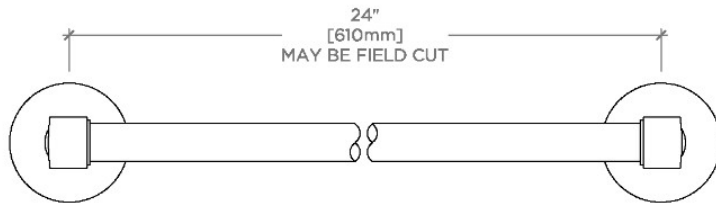

Transit

TRTB24

Transit 24" Single Towel Bar

SHOWN IN TRANSIT 24" SINGLE TOWEL BAR | TRTB24

TECHNICAL DETAILS

Adjustable Levelers Feet: N
Horizontal Rail Material: Metal
Installation Type: Wall Mounted
Length: 610 mm
Primary Material: Brass
Suggested Application: Bath

Stocked in Brass, Chrome and Nickel

Made of Brass

Wall Mounted

Bar can be field cut to any desired length

CERTIFICATIONS

PRODUCT (NOTES)

Transit

TRTB24

Transit 24" Single Towel Bar

TOP VIEW

SCALE: 3"=1'-0"

FRONT VIEW

SCALE: 3"=1'-0"

SIDE VIEW

SCALE: 3"=1'-0"