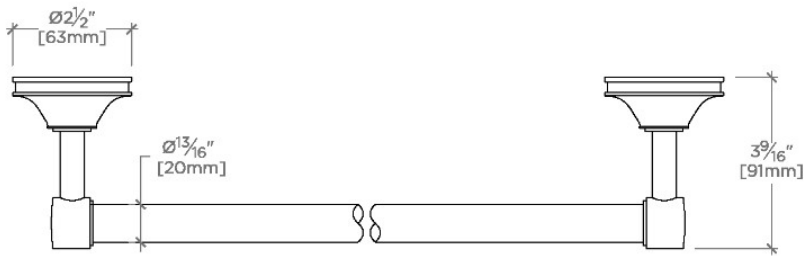

Transit

TRTB24

Transit 24" Single Towel Bar

SHOWN IN TRANSIT 24" SINGLE TOWEL BAR | TRTB24

TECHNICAL DETAILS

Adjustable Levelers Feet: N
Horizontal Rail Material: Metal
Installation Type: Wall Mounted
Length: 610 mm
Primary Material: Brass
Suggested Application: Bath

Stocked in Brass, Chrome and Nickel

Made of Brass

Wall Mounted

Bar can be field cut to any desired length

CERTIFICATIONS

PRODUCT (NOTES)

Transit

TRTB24

Transit 24" Single Towel Bar

TOP VIEW

SCALE: 3"=1'-0"

FRONT VIEW

SCALE: 3"=1'-0"

SIDE VIEW

SCALE: 3"=1'-0"