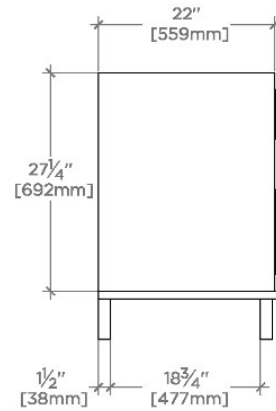

## Alta

100698

Alta Double Vanity with Square Legs and Hardware 66" x 22"  
x 33 1/4"

SHOWN IN ALTA DOUBLE VANITY WITH SQUARE LEGS AND HARDWARE 66" X 22" X 33 1/4" | 100698

### TECHNICAL DETAILS

ADA Compliance: No  
Adjustable Levelers Feet: N  
Bowl Shape: Oval  
Depth To Overflow: 114 mm  
Drain Hole Depth: 44 mm  
Drain Hole Diameter: 44 mm  
Fittings Hole Depth: 32 mm  
Fittings Hole Diameter: 35 mm  
Overflow Opening: Yes  
Primary Material: Wood  
Sink Visibility: N

## Alta

100698

Alta Double Vanity with Square Legs and Hardware 66" x 22"  
x 33 1/4"

TOP VIEW

SCALE: 1/2"=1'-0"

FRONT VIEW

SCALE: 1/2"=1'-0"

SIDE VIEW

SCALE: 1/2"=1'-0"