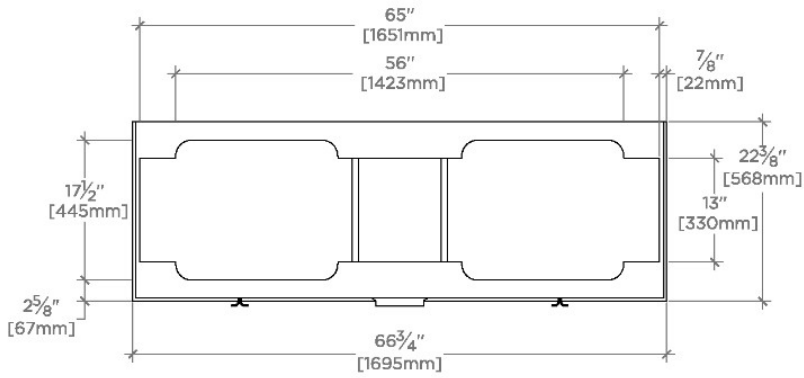

## Alta

100698

Alta Double Vanity with Square Legs and Hardware 66" x 22"  
x 33 1/4"

SHOWN IN ALTA DOUBLE VANITY WITH SQUARE LEGS AND HARDWARE 66" X 22" X 33 1/4" | 100698

### TECHNICAL DETAILS

ADA Compliance: No  
Adjustable Levelers Feet: N  
Bowl Shape: Oval  
Depth To Overflow: 114 mm  
Drain Hole Depth: 44 mm  
Drain Hole Diameter: 44 mm  
Fittings Hole Depth: 32 mm  
Fittings Hole Diameter: 35 mm  
Overflow Opening: Yes  
Primary Material: Wood  
Sink Visibility: N

## Alta

100698

Alta Double Vanity with Square Legs and Hardware 66" x 22"  
x 33 1/4"

TOP VIEW

SCALE: 1/2"=1'-0"

FRONT VIEW

SCALE: 1/2"=1'-0"

SIDE VIEW

SCALE: 1/2"=1'-0"