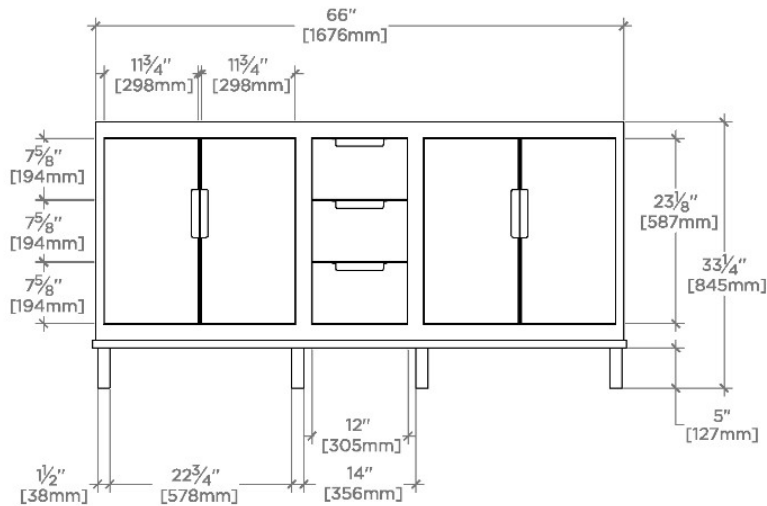

## Alta

100698

Alta Double Vanity with Square Legs and Hardware 66" x 22"  
x 33 1/4"

SHOWN IN ALTA DOUBLE VANITY WITH SQUARE LEGS AND HARDWARE 66" X 22" X 33 1/4" | 100698

## Alta

100698

Alta Double Vanity with Square Legs and Hardware 66" x 22"  
x 33 1/4"

TOP VIEW

SCALE: 1/2"=1'-0"

FRONT VIEW

SCALE: 1/2"=1'-0"

SIDE VIEW

SCALE: 1/2"=1'-0"