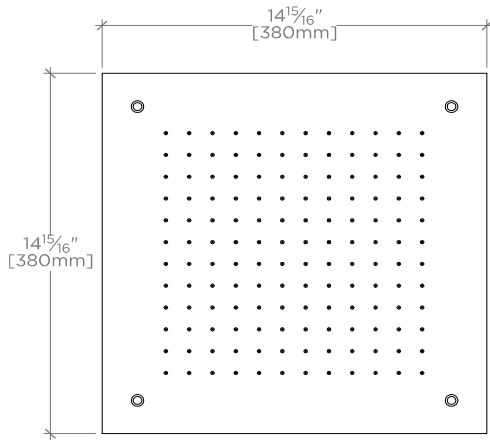

## FMSH10

Ceiling Mounted 15" Recessed Square Shower Head

SHOWN IN NICKEL

### TECHNICAL DETAILS

Adjustable versus Fixed Spray: Fixed Spray  
Fitting Hole Diameter: 1 1/4"  
Inlet Connection Size: 1/2"  
Inlet Connection Type: Female Hose Connection  
Pivot: No  
Primary Material: Brass  
Restricted Maximum Flow Rate: 2.5 gpm  
Water Pressure Maximum: 80 psi  
Water Pressure Minimum: 20 psi  
Water Pressure Recommended: 45 psi

### PRODUCT FEATURES

Recessed square head features luxurious water coverage from 144 jets  
Available only in Polished Stainless Steel finish

### Ceiling Mounted 15" Recessed Square Shower Head

TOP VIEW SCALE:  $1\frac{1}{2}$ "=1'-0"

ISO VIEW SCALE:  $1\frac{1}{2}$ "=1'-0"

FRONT VIEW SCALE:  $1\frac{1}{2}$ "=1'-0"

SIDE VIEW SCALE:  $1\frac{1}{2}$ "=1'-0"