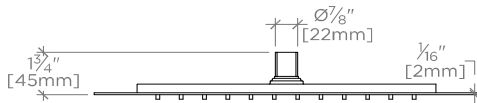

### Ceiling Mounted 15" Recessed Square Shower Head

TOP VIEW SCALE:  $1\frac{1}{2}$ "=1'-0"

ISO VIEW SCALE:  $1\frac{1}{2}$ "=1'-0"

FRONT VIEW SCALE:  $1\frac{1}{2}$ "=1'-0"

SIDE VIEW SCALE:  $1\frac{1}{2}$ "=1'-0"