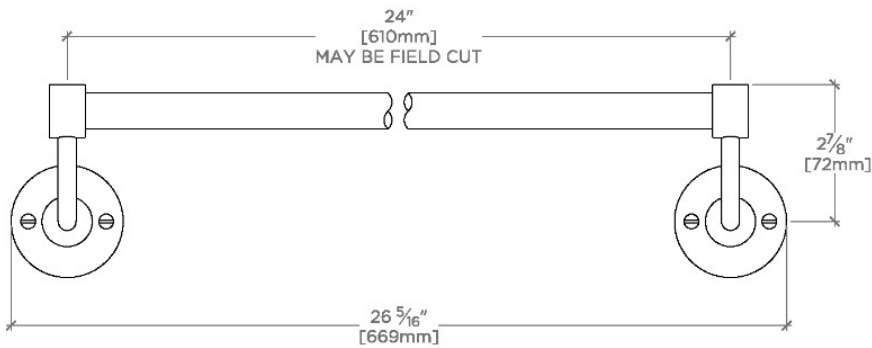

Highgate

Highgate 24" Single Towel Bar

HGTB24

SHOWN IN HIGHGATE 24" SINGLE TOWEL BAR | HGTB24

TECHNICAL DETAILS

Horizontal Rail Material: Metal
Installation Type: Wall Mounted
Length: 610 mm
Primary Material: Brass
Suggested Application: Bath

Made of Brass

Wall Mounted

Bar can be field cut to any desired length

CERTIFICATIONS

PRODUCT (NOTES)

Highgate

HGTB24

Highgate 24" Single Towel Bar

TOP VIEW

SCALE: 3"=1'-0"

FRONT VIEW

SCALE: 3"=1'-0"

SIDE VIEW

SCALE: 3"=1'-0"