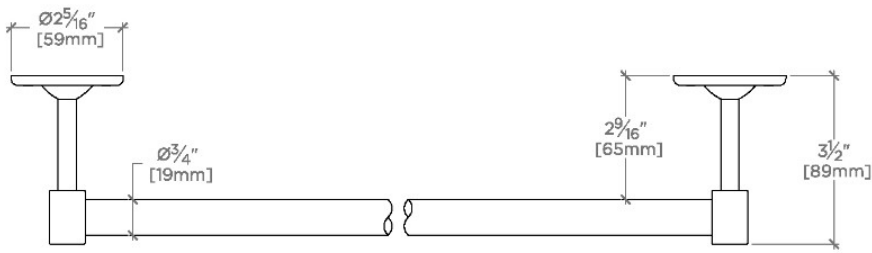

Highgate

Highgate 24" Single Towel Bar

HGTB24

SHOWN IN HIGHGATE 24" SINGLE TOWEL BAR | HGTB24

TECHNICAL DETAILS

Horizontal Rail Material: Metal
Installation Type: Wall Mounted
Length: 610 mm
Primary Material: Brass
Suggested Application: Bath

Made of Brass

Wall Mounted

Bar can be field cut to any desired length

CERTIFICATIONS

PRODUCT (NOTES)

Highgate

HGTB24

Highgate 24" Single Towel Bar

TOP VIEW

SCALE: 3"=1'-0"

FRONT VIEW

SCALE: 3"=1'-0"

SIDE VIEW

SCALE: 3"=1'-0"