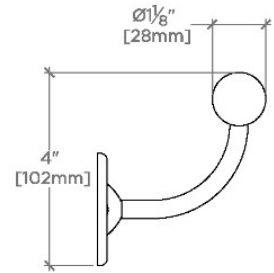

Highgate

Highgate 24" Single Towel Bar

HGTB24

SHOWN IN HIGHGATE 24" SINGLE TOWEL BAR | HGTB24

TECHNICAL DETAILS

Horizontal Rail Material: Metal
Installation Type: Wall Mounted
Length: 610 mm
Primary Material: Brass
Suggested Application: Bath

Made of Brass

Wall Mounted

Bar can be field cut to any desired length

CERTIFICATIONS

PRODUCT (NOTES)

Highgate

HGTB24

Highgate 24" Single Towel Bar

TOP VIEW

SCALE: 3"=1'-0"

FRONT VIEW

SCALE: 3"=1'-0"

SIDE VIEW

SCALE: 3"=1'-0"