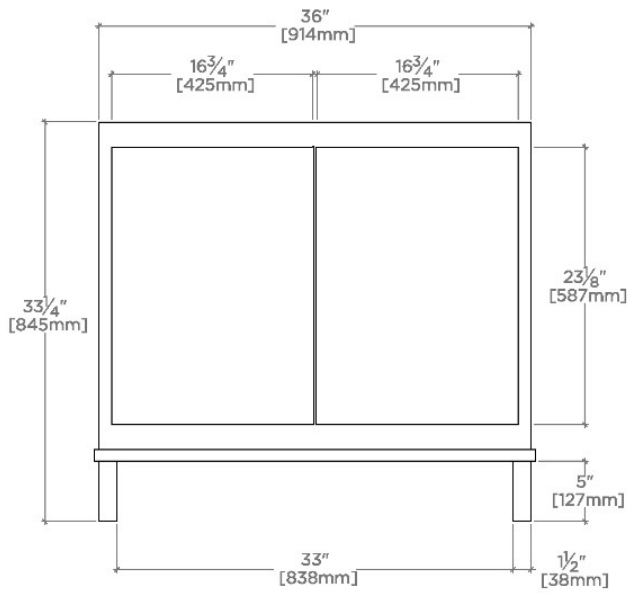

Alta

100644

Alta Single Vanity with Square Legs 36" x 22" x 33 1/4"

SHOWN IN ALTA SINGLE VANITY WITH SQUARE LEGS 36" X 22" X 33 1/4" | 100644

TECHNICAL DETAILS

ADA Compliance: No
Adjustable Levelers Feet: N
Bowl Shape: Oval
Depth To Overflow: 114 mm
Drain Hole Depth: 44 mm
Drain Hole Diameter: 44 mm
Fittings Hole Depth: 32 mm
Fittings Hole Diameter: 35 mm
Overflow Opening: Yes
Primary Material: Wood
Sink Visibility: N

Stocked in Clear Oak Finish

Available with sink and slab top: use ALVN11

CERTIFICATIONS

PRODUCT (NOTES)

Alta

100644

Alta Single Vanity with Square Legs 36" x 22" x 33 1/4"

TOP VIEW

SCALE: ³/₄"=1'-0"

FRONT VIEW

SCALE: ³/₄"=1'-0"

SIDE VIEW

SCALE: ³/₄"=1'-0"