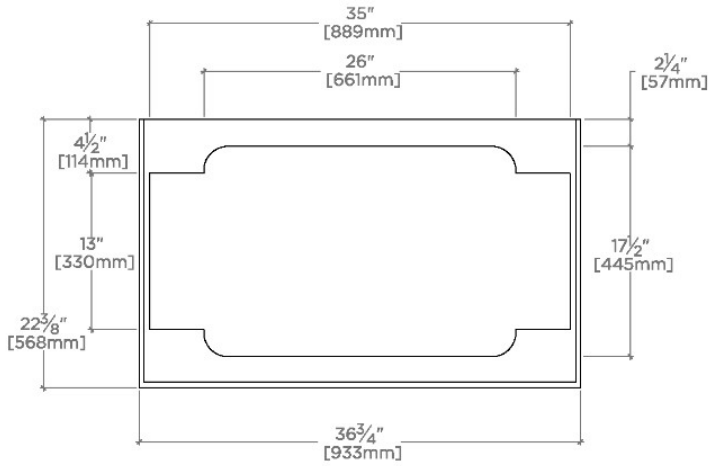

Alta

100644

Alta Single Vanity with Square Legs 36" x 22" x 33 1/4"

SHOWN IN ALTA SINGLE VANITY WITH SQUARE LEGS 36" X 22" X 33 1/4" | 100644

TECHNICAL DETAILS

ADA Compliance: No
Adjustable Levelers Feet: N
Bowl Shape: Oval
Depth To Overflow: 114 mm
Drain Hole Depth: 44 mm
Drain Hole Diameter: 44 mm
Fittings Hole Depth: 32 mm
Fittings Hole Diameter: 35 mm
Overflow Opening: Yes
Primary Material: Wood
Sink Visibility: N

Stocked in Clear Oak Finish

Available with sink and slab top: use ALVN11

CERTIFICATIONS

PRODUCT (NOTES)

Alta

100644

Alta Single Vanity with Square Legs 36" x 22" x 33 1/4"

TOP VIEW

SCALE: ³/₄"=1'-0"

FRONT VIEW

SCALE: ³/₄"=1'-0"

SIDE VIEW

SCALE: ³/₄"=1'-0"