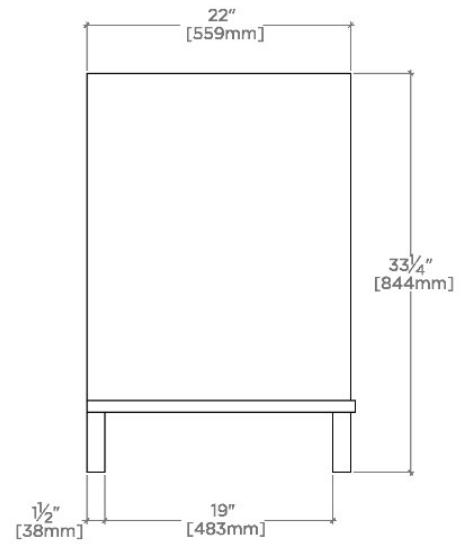

Alta

100644

Alta Single Vanity with Square Legs 36" x 22" x 33 1/4"

SHOWN IN ALTA SINGLE VANITY WITH SQUARE LEGS 36" X 22" X 33 1/4" | 100644

TECHNICAL DETAILS

ADA Compliance: No
Adjustable Levelers Feet: N
Bowl Shape: Oval
Depth To Overflow: 114 mm
Drain Hole Depth: 44 mm
Drain Hole Diameter: 44 mm
Fittings Hole Depth: 32 mm
Fittings Hole Diameter: 35 mm
Overflow Opening: Yes
Primary Material: Wood
Sink Visibility: N

Stocked in Clear Oak Finish

Available with sink and slab top: use ALVN11

CERTIFICATIONS

PRODUCT (NOTES)

Alta

100644

Alta Single Vanity with Square Legs 36" x 22" x 33 1/4"

TOP VIEW

SCALE: ³/₄"=1'-0"

FRONT VIEW

SCALE: ³/₄"=1'-0"

SIDE VIEW

SCALE: ³/₄"=1'-0"