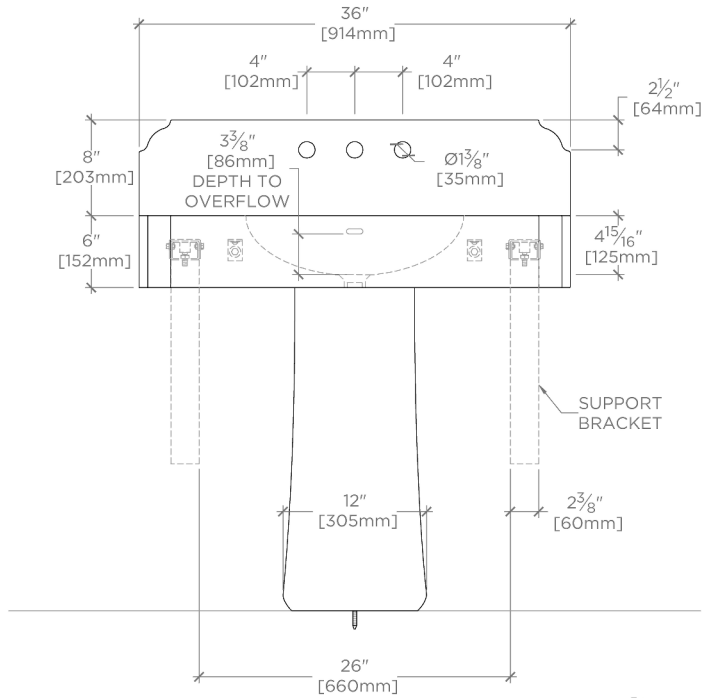

Comporte un trop-plein intégré

TECHNICAL DETAILS

Style de vidage: Bonde centrale

CODES & STANDARDS

CERTIFICATIONS

PRODUCT (NOTES)

Audra

AUCP07

Audra Lavabo mural en marbre 91 cm x 50 cm x 15 cm avec
 dossier 91 cm x 20 cm x 19 mm et piédestal conique 30 cm
 x 22 cm x 69 cm

TOP VIEW

SCALE: 3/4"=1'-0"

FRONT VIEW

SCALE: 3/4"=1'-0"

REQUIRED MOUNTING HARDWARE (SOLD SEPARATELY)

STYLE: 106801

DESCRIPTION: UNIVERSAL PAIR (L/R) 18" STAINLESS STEEL ADJUSTABLE CONCEALED SUPPORT BRACKETS, WALL SUPPORT BRACKETS AND HARDWARE FOR WALL MOUNTED STONE SINK.

NOTE: THE SINK WILL BE SUPPORTED BY THE BRACKETS AND NOT THE PEDESTAL. ENSURE THE SINK IS NOT RESTING ON THE PEDESTAL TO AVOID DAMAGE.

SIDE VIEW

SCALE: 3/4"=1'-0"