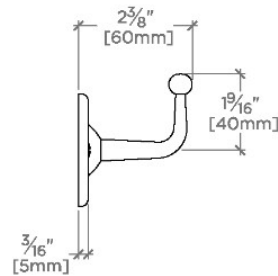

Highgate

Highgate Single Hook

HGRH35

SHOWN IN HIGHGATE SINGLE HOOK | HGRH35

TECHNICAL DETAILS

Installation Type: Wall Mounted
Primary Material: Brass
Suggested Application: Bath

INSPIRATION

Our take on old English style: simple, functional shapes, detailed with white porcelain indices and hexagonal accents for a timeless feel.

Highgate Single Hook

HGRH35

TOP VIEW SCALE: 3"=1'-0"

FRONT VIEW SCALE: 3"=1'-0"

SIDE VIEW SCALE: 3"=1'-0"