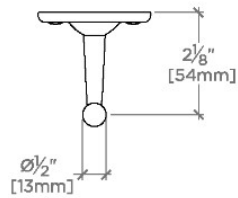

Highgate

Highgate Single Hook

HGRH35

SHOWN IN HIGHGATE SINGLE HOOK | HGRH35

TECHNICAL DETAILS

Installation Type: Wall Mounted
Primary Material: Brass
Suggested Application: Bath

INSPIRATION

Our take on old English style: simple, functional shapes, detailed with white porcelain indices and hexagonal accents for a timeless feel.

Highgate Single Hook

HGRH35

TOP VIEW SCALE: 3"=1'-0"

FRONT VIEW SCALE: 3"=1'-0"

SIDE VIEW SCALE: 3"=1'-0"