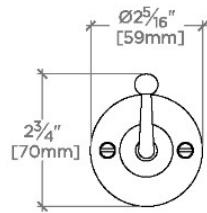

Highgate

Highgate Single Hook

HGRH35

SHOWN IN HIGHGATE SINGLE HOOK | HGRH35

TECHNICAL DETAILS

Installation Type: Wall Mounted
Primary Material: Brass
Suggested Application: Bath

INSPIRATION

Our take on old English style: simple, functional shapes, detailed with white porcelain indices and hexagonal accents for a timeless feel.

Highgate Single Hook

HGRH35

TOP VIEW SCALE: 3"=1'-0"

FRONT VIEW SCALE: 3"=1'-0"

SIDE VIEW SCALE: 3"=1'-0"