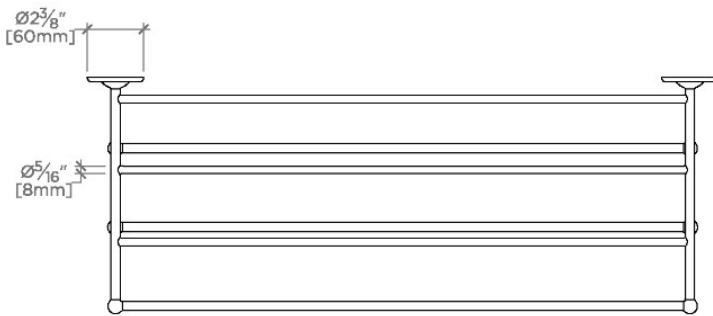

Highgate

Highgate 24" Hotel Rack

HGHR77

SHOWN IN HIGHGATE 24" HOTEL RACK | HGHR77

TECHNICAL DETAILS

Horizontal Rail Material: Metal
Installation Type: Wall Mounted
Length: 610 mm
Primary Material: Brass
Suggested Application: Bath

Made of Brass

Wall Mounted

CERTIFICATIONS

PRODUCT (NOTES)

Highgate

HGHR77

Highgate 24" Hotel Rack

TOP VIEW

SCALE: 1/2"=1'-0"

FRONT VIEW

SCALE: 1/2"=1'-0"

SIDE VIEW

SCALE: 1/2"=1'-0"