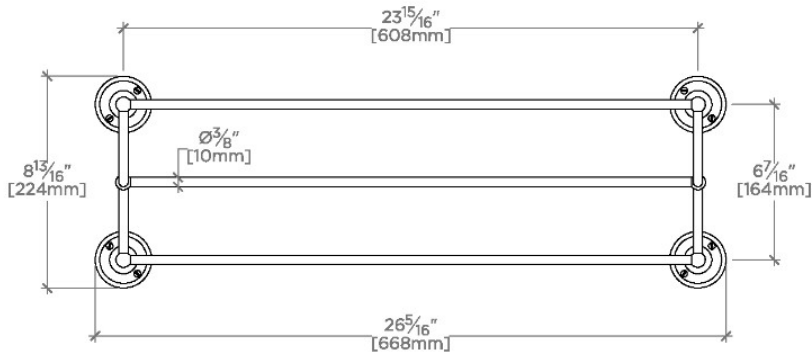

Highgate

Highgate 24" Hotel Rack

HGHR77

SHOWN IN HIGHGATE 24" HOTEL RACK | HGHR77

TECHNICAL DETAILS

Horizontal Rail Material: Metal
Installation Type: Wall Mounted
Length: 610 mm
Primary Material: Brass
Suggested Application: Bath

Made of Brass

Wall Mounted

CERTIFICATIONS

PRODUCT (NOTES)

Highgate

HGHR77

Highgate 24" Hotel Rack

TOP VIEW

SCALE: 1/2"=1'-0"

FRONT VIEW

SCALE: 1/2"=1'-0"

SIDE VIEW

SCALE: 1/2"=1'-0"