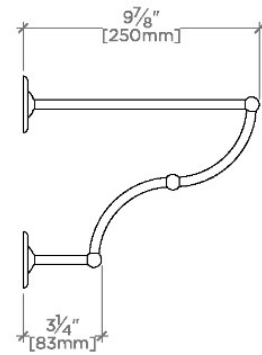

Highgate

Highgate 24" Hotel Rack

HGHR77

SHOWN IN HIGHGATE 24" HOTEL RACK | HGHR77

TECHNICAL DETAILS

Horizontal Rail Material: Metal
Installation Type: Wall Mounted
Length: 610 mm
Primary Material: Brass
Suggested Application: Bath

Made of Brass

Wall Mounted

CERTIFICATIONS

PRODUCT (NOTES)

Highgate

HGHR77

Highgate 24" Hotel Rack

TOP VIEW

SCALE: 1/2"=1'-0"

FRONT VIEW

SCALE: 1/2"=1'-0"

SIDE VIEW

SCALE: 1/2"=1'-0"