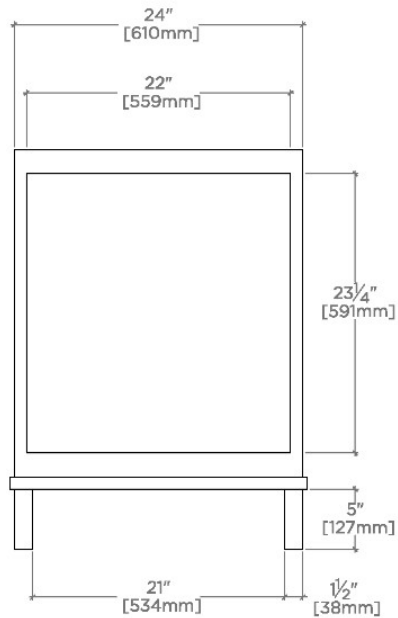

Alta

100699

Alta Single Vanity with Square Legs 24" x 21" x 33 1/4"

SHOWN IN ALTA SINGLE VANITY WITH SQUARE LEGS 24" X 21" X 33 1/4" | 100699

TECHNICAL DETAILS

ADA Compliance: No
Adjustable Levelers Feet: N
Bowl Shape: Oval
Depth To Overflow: 114 mm
Drain Hole Depth: 44 mm
Drain Hole Diameter: 44 mm
Fittings Hole Depth: 32 mm
Fittings Hole Diameter: 35 mm
Overflow Opening: Yes
Primary Material: Wood
Sink Visibility: N

Stocked in Clear Oak Finish

Available with sink and slab top: use ALVN10

CERTIFICATIONS

PRODUCT (NOTES)

Alta

100699

Alta Single Vanity with Square Legs 24" x 21" x 33 1/4"

TOP VIEW SCALE: 3/4"=1'-0"

FRONT VIEW SCALE: 3/4"=1'-0"

SIDE VIEW SCALE: 3/4"=1'-0"