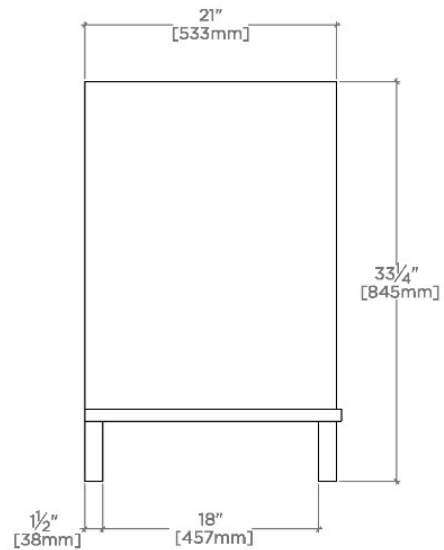

Alta

100699

Alta Single Vanity with Square Legs 24" x 21" x 33 1/4"

SHOWN IN ALTA SINGLE VANITY WITH SQUARE LEGS 24" X 21" X 33 1/4" | 100699

TECHNICAL DETAILS

ADA Compliance: No
Adjustable Levelers Feet: N
Bowl Shape: Oval
Depth To Overflow: 114 mm
Drain Hole Depth: 44 mm
Drain Hole Diameter: 44 mm
Fittings Hole Depth: 32 mm
Fittings Hole Diameter: 35 mm
Overflow Opening: Yes
Primary Material: Wood
Sink Visibility: N

Stocked in Clear Oak Finish

Available with sink and slab top: use ALVN10

CERTIFICATIONS

PRODUCT (NOTES)

Alta

100699

Alta Single Vanity with Square Legs 24" x 21" x 33 1/4"

TOP VIEW SCALE: 3/4"=1'-0"

FRONT VIEW SCALE: 3/4"=1'-0"

SIDE VIEW SCALE: 3/4"=1'-0"