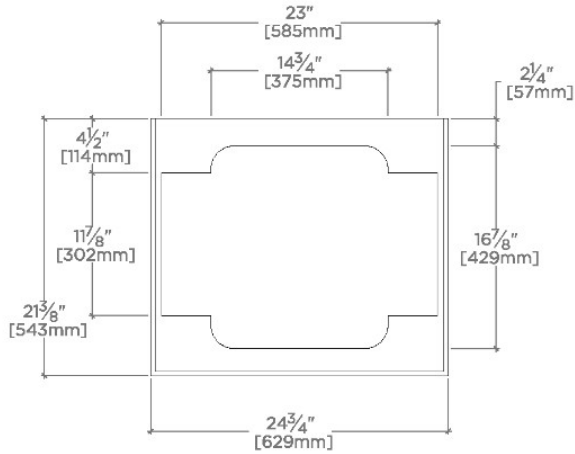

Alta

100699

Alta Single Vanity with Square Legs 24" x 21" x 33 1/4"

SHOWN IN ALTA SINGLE VANITY WITH SQUARE LEGS 24" X 21" X 33 1/4" | 100699

TECHNICAL DETAILS

ADA Compliance: No
Adjustable Levelers Feet: N
Bowl Shape: Oval
Depth To Overflow: 114 mm
Drain Hole Depth: 44 mm
Drain Hole Diameter: 44 mm
Fittings Hole Depth: 32 mm
Fittings Hole Diameter: 35 mm
Overflow Opening: Yes
Primary Material: Wood
Sink Visibility: N

Stocked in Clear Oak Finish

Available with sink and slab top: use ALVN10

CERTIFICATIONS

PRODUCT (NOTES)

Alta

100699

Alta Single Vanity with Square Legs 24" x 21" x 33 1/4"

TOP VIEW SCALE: 3/4"=1'-0"

FRONT VIEW SCALE: 3/4"=1'-0"

SIDE VIEW SCALE: 3/4"=1'-0"