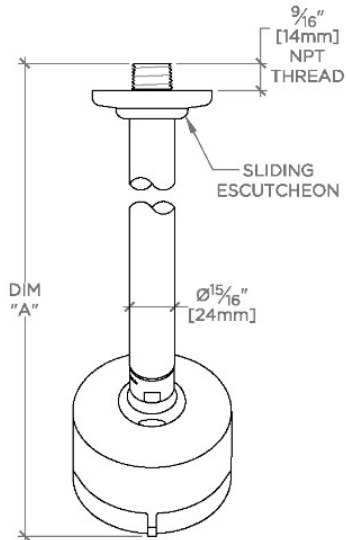

## LUDLOW

LDS235

Ludlow 3 1/4" Showerhead with Adjustable Spray with 8" Wall Mounted 45 Degree Shower Arm

SHOWN IN LUDLOW 3 1/4" SHOWERHEAD WITH ADJUSTABLE SPRAY WITH 8" WALL MOUNTED 45 DEGREE SHOWER ARM | LDS235

### TECHNICAL DETAILS

Adjustable Versus Fixed Spray: Adjustable Spray  
 Fittings Hole Diameter: 1 1/4"  
 Flow Restriction Options: 1.5, 1.75, 2.0  
 Inlet Connection Size: 1/2"  
 Inlet Connection Type: Male NPT  
 Pivot: Y  
 Primary Material: Brass  
 Restricted Maximum Flow Rate: 1.75 gpm  
 Water Pressure Maximum: 85.0 psi  
 Water Pressure Minimum: 20.0 psi  
 Water Pressure Recommended: 45.0 psi

### PRODUCT FEATURES

- Made of Brass
- Features a swivel 3 1/4" showerhead with three adjustable spray patterns
- Includes a 8" wall mounted 45 degree shower arm
- Stocked in Brass, Chrome and Nickel
- Showerhead available in 1.75gpm (6.6L/min) flow rate

## LDS235

Ludlow 3 1/4" Showerhead with Adjustable Spray with 8" Wall Mounted 45 Degree Shower Arm

STYLE NO.	DIM "A"	DIM "B"
LDS234	9 13/16" [250mm]	6 1/4" [158mm]
LDS235	11 13/16" [301mm]	8 1/4" [209mm]