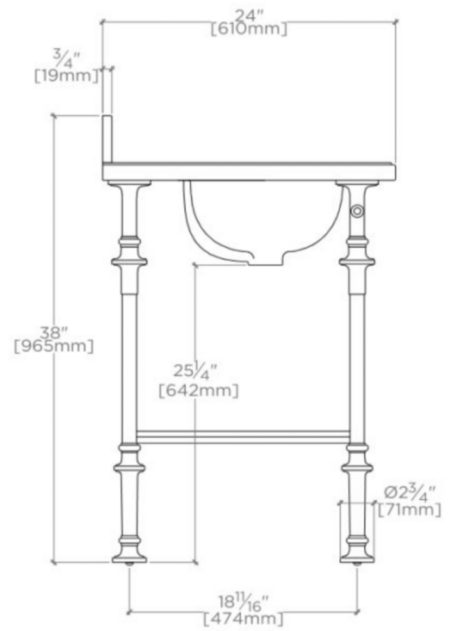

PELHAM

PEWS01

Pelham Four Leg Single Washstand Packaged with Sink and Slab
Top 39" x 24" x 38"

FILEDESCRIPTION

TECHNICAL DETAILS

ADA Compliance: No
Adjustable Levelers / Feet: N
Leg Material: Metal
Number of Legs: Four
Primary Material: Brass
Sink Visibility: N

PELHAM

PEWS01

Pelham Four Leg Single Washstand Packaged with Sink and Slab
 Top 39" x 24" x 38"

TOP VIEW

SCALE: 3/4"=1'-0"

FRONT VIEW

SCALE: 3/4"=1'-0"

SIDE VIEW

SCALE: 3/4"=1'-0"