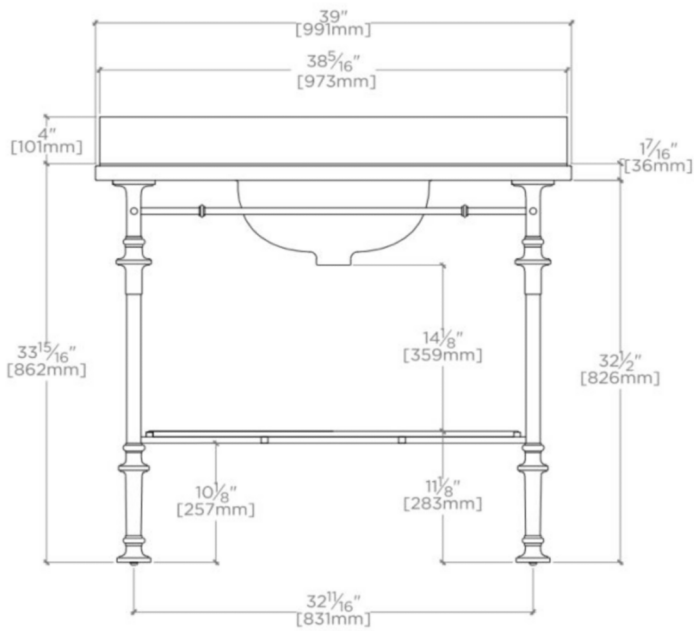

PELHAM

PEWS01

Pelham Four Leg Single Washstand Packaged with Sink and Slab
Top 39" x 24" x 38"

FILEDESCRIPTION

TECHNICAL DETAILS

ADA Compliance: No
Adjustable Levelers / Feet: N
Leg Material: Metal
Number of Legs: Four
Primary Material: Brass
Sink Visibility: N

PELHAM

PEWS01

Pelham Four Leg Single Washstand Packaged with Sink and Slab
 Top 39" x 24" x 38"

TOP VIEW

SCALE: 3/4"=1'-0"

FRONT VIEW

SCALE: 3/4"=1'-0"

SIDE VIEW

SCALE: 3/4"=1'-0"