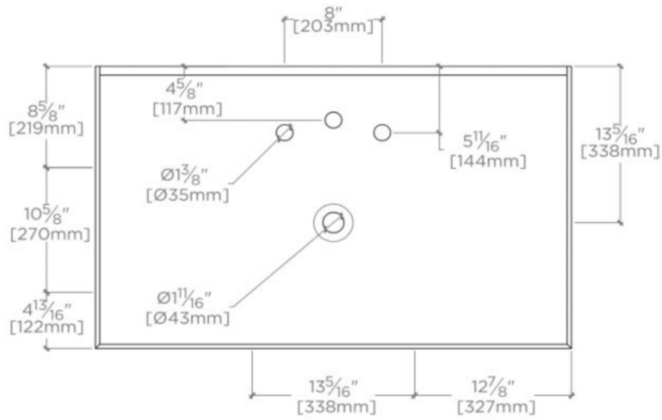

PELHAM

PEWS01

Pelham Four Leg Single Washstand Packaged with Sink and Slab
Top 39" x 24" x 38"

FILEDESCRIPTION

TECHNICAL DETAILS

ADA Compliance: No
Adjustable Levelers / Feet: N
Leg Material: Metal
Number of Legs: Four
Primary Material: Brass
Sink Visibility: N

INSPIRATION

A streamlined washstand with a beautifully detailed, solid brass base — ideal for enriching traditional or transitional baths.

PRODUCT FEATURES

- Solid Brass
- Lower glass shelf for storage
- Includes Manchester Sink (MRLVHU) and Carrara stone top
- Custom sizes not available
- Can be purchased singly (100519)

PELHAM

PEWS01

Pelham Four Leg Single Washstand Packaged with Sink and Slab
 Top 39" x 24" x 38"

TOP VIEW

SCALE: 3/4"=1'-0"

FRONT VIEW

SCALE: 3/4"=1'-0"

SIDE VIEW

SCALE: 3/4"=1'-0"