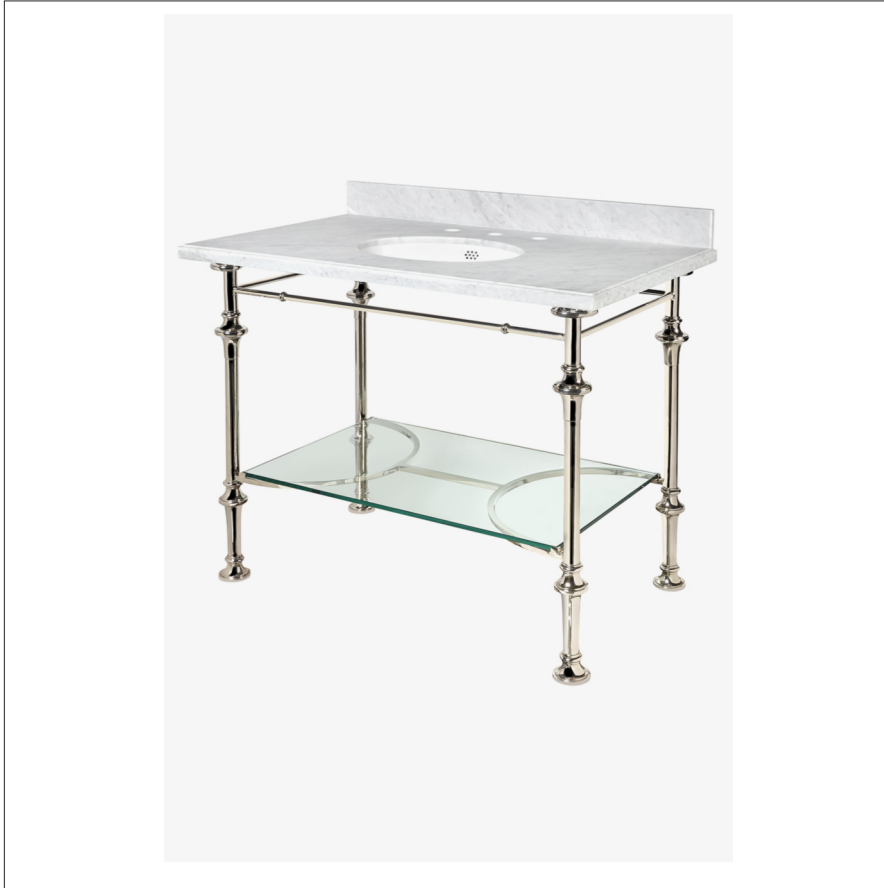

PELHAM

PEWS01

Pelham Four Leg Single Washstand Packaged with Sink and Slab
Top 39" x 24" x 38"

FILEDESCRIPTION

TECHNICAL DETAILS

ADA Compliance: No
Adjustable Levelers / Feet: N
Leg Material: Metal
Number of Legs: Four
Primary Material: Brass
Sink Visibility: N

INSPIRATION

A streamlined washstand with a beautifully detailed, solid brass base — ideal for enriching traditional or transitional baths.

PRODUCT FEATURES

- Solid Brass
- Lower glass shelf for storage
- Includes Manchester Sink (MRLVHU) and Carrara stone top
- Custom sizes not available
- Can be purchased singly (100519)

PELHAM

PEWS01

Pelham Four Leg Single Washstand Packaged with Sink and Slab
 Top 39" x 24" x 38"

TOP VIEW

SCALE: 3/4"=1'-0"

FRONT VIEW

SCALE: 3/4"=1'-0"

SIDE VIEW

SCALE: 3/4"=1'-0"